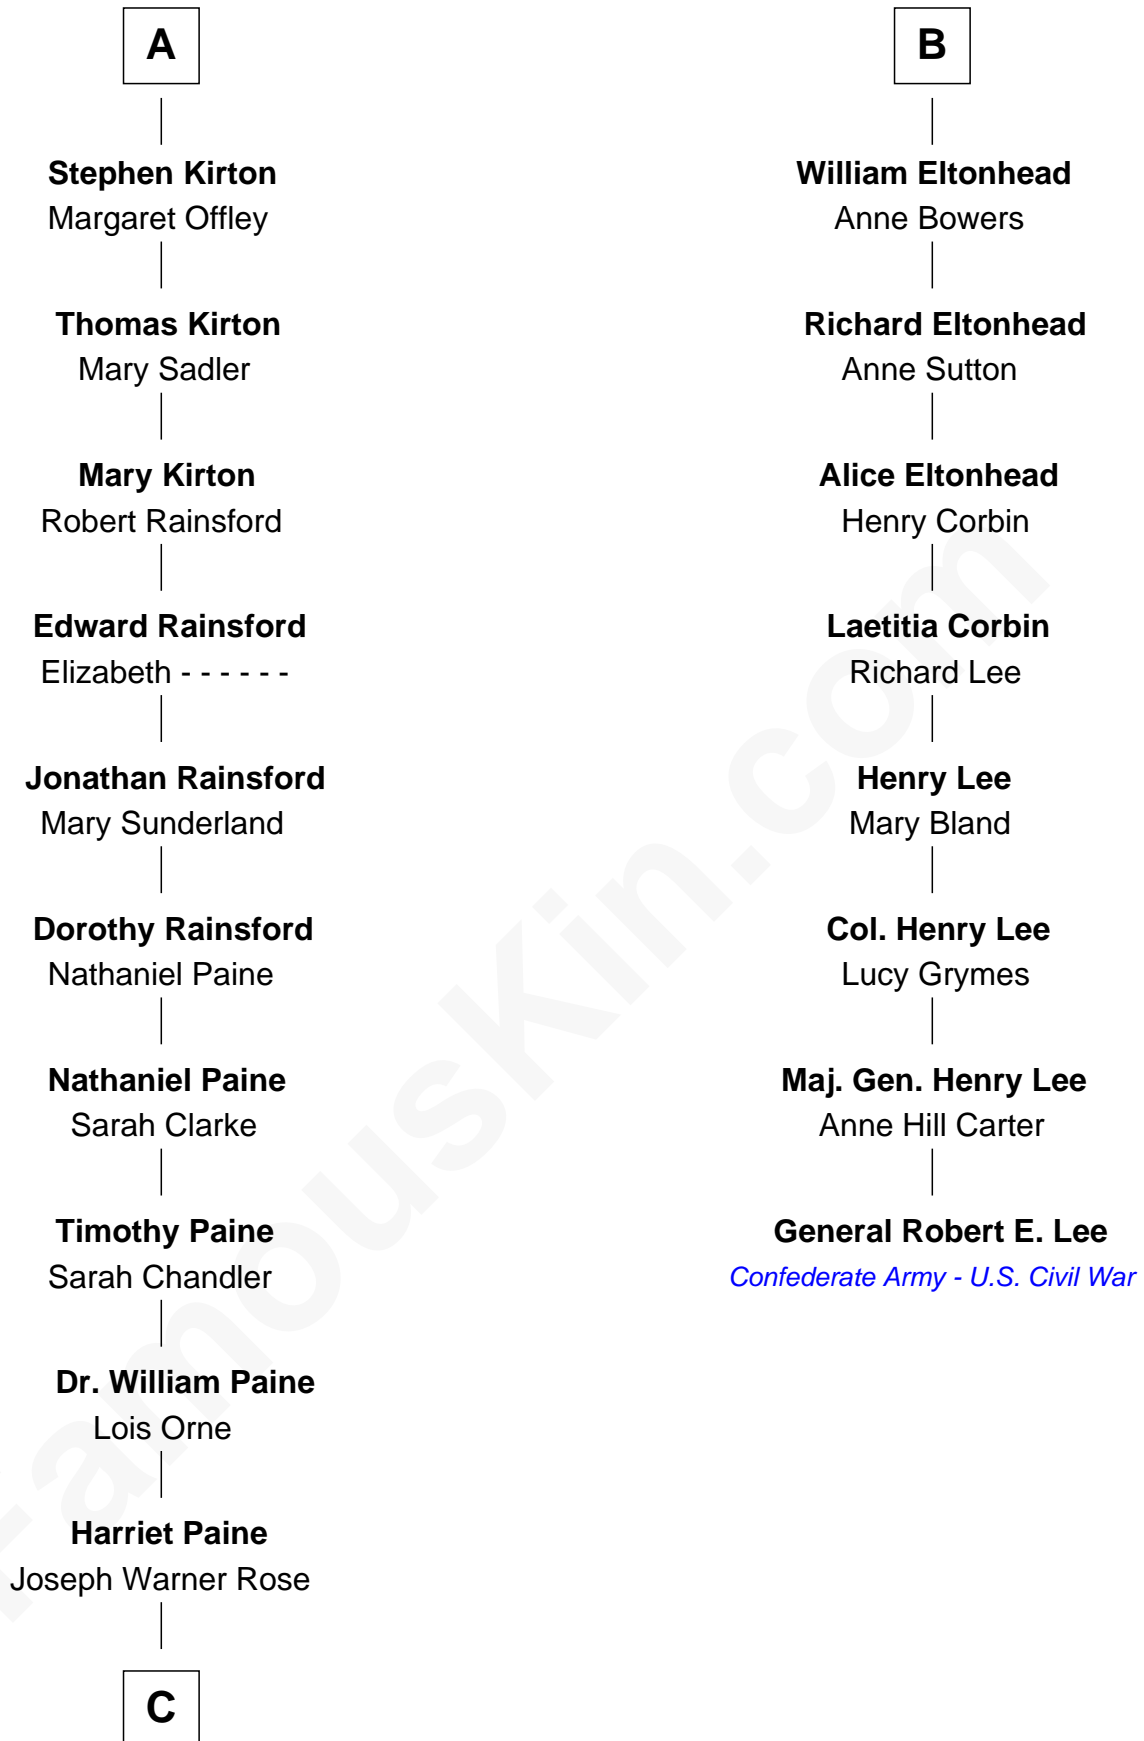

FamousKin.com

Relationship Chart of

Alice (Lee) Roosevelt

First Wife of President Theodore Roosevelt

14th cousin 5 times removed of

General Robert E. Lee

Confederate Army - U.S. Civil War

C

—
Harriet Paine Rose

John Clarke Lee

—
George Cabot Lee

Caroline Watts Haskell

—
Alice (Lee) Roosevelt

Wife of President Theodore Roosevelt

FamousKin.com