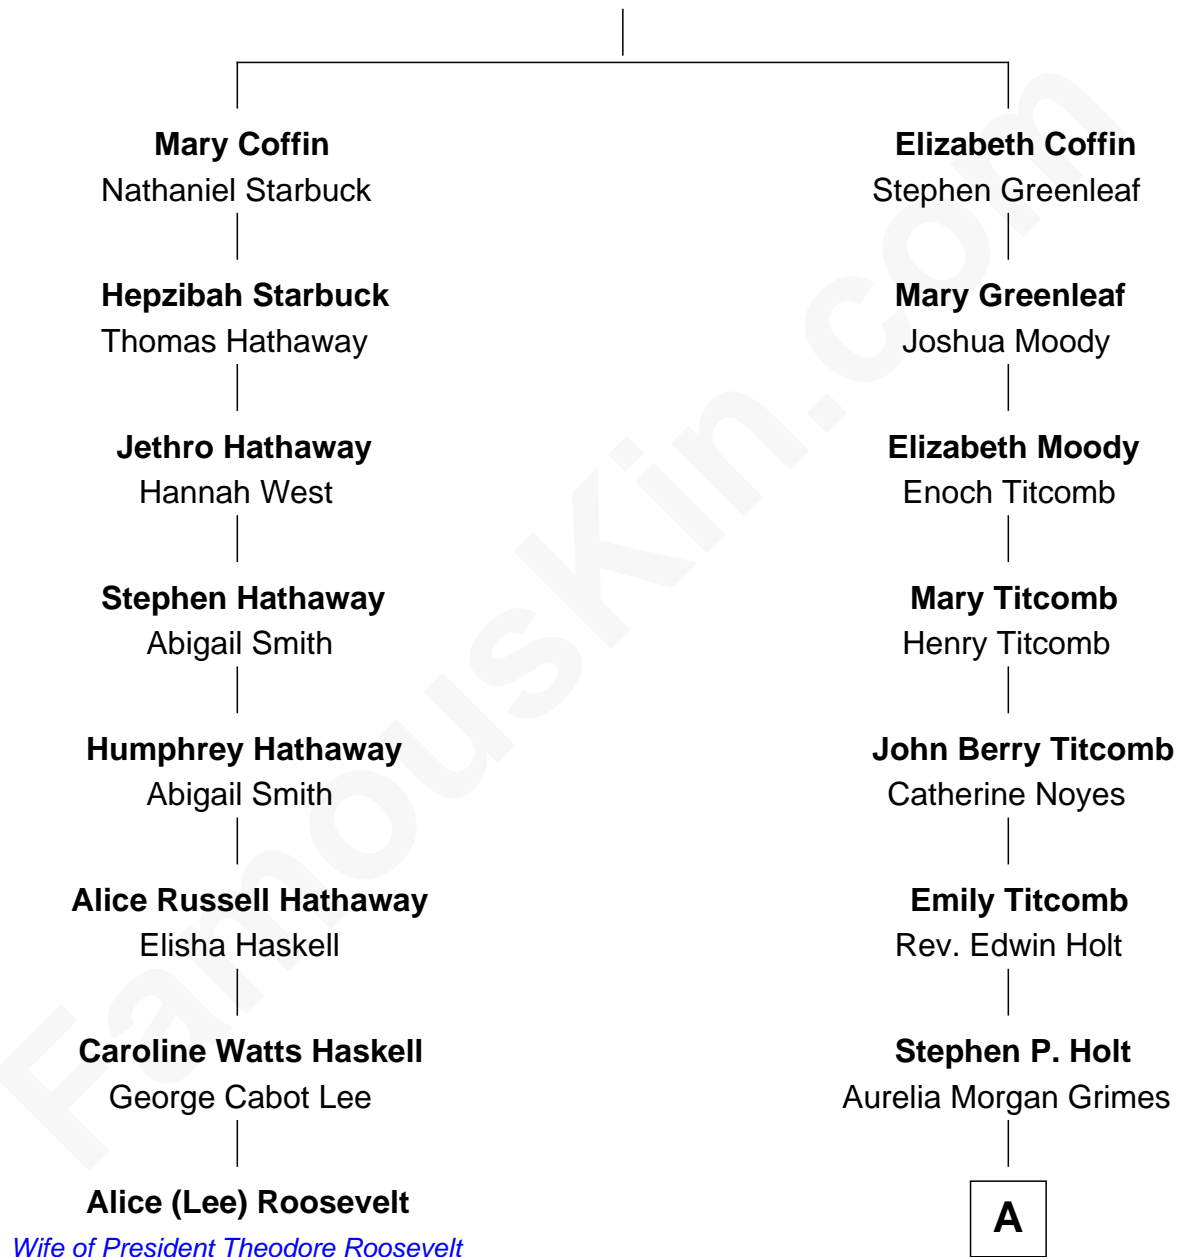

## Relationship Chart of

### Alice (Lee) Roosevelt

First Wife of President Theodore Roosevelt

7th cousin 3 times removed of

**Linda Hamilton**

TV and Movie Actress

**Tristram Coffin**

Dionis Stevens

**A**

**Taylor Holt**  
Frances Kyle

**Dr. Richard Huckstep Holt**  
Mildred Alberta Derby

**Barbara Kyle Holt**  
Dr. Carroll Stanford Hamilton

**Linda Hamilton**  
*TV and Movie Actress*