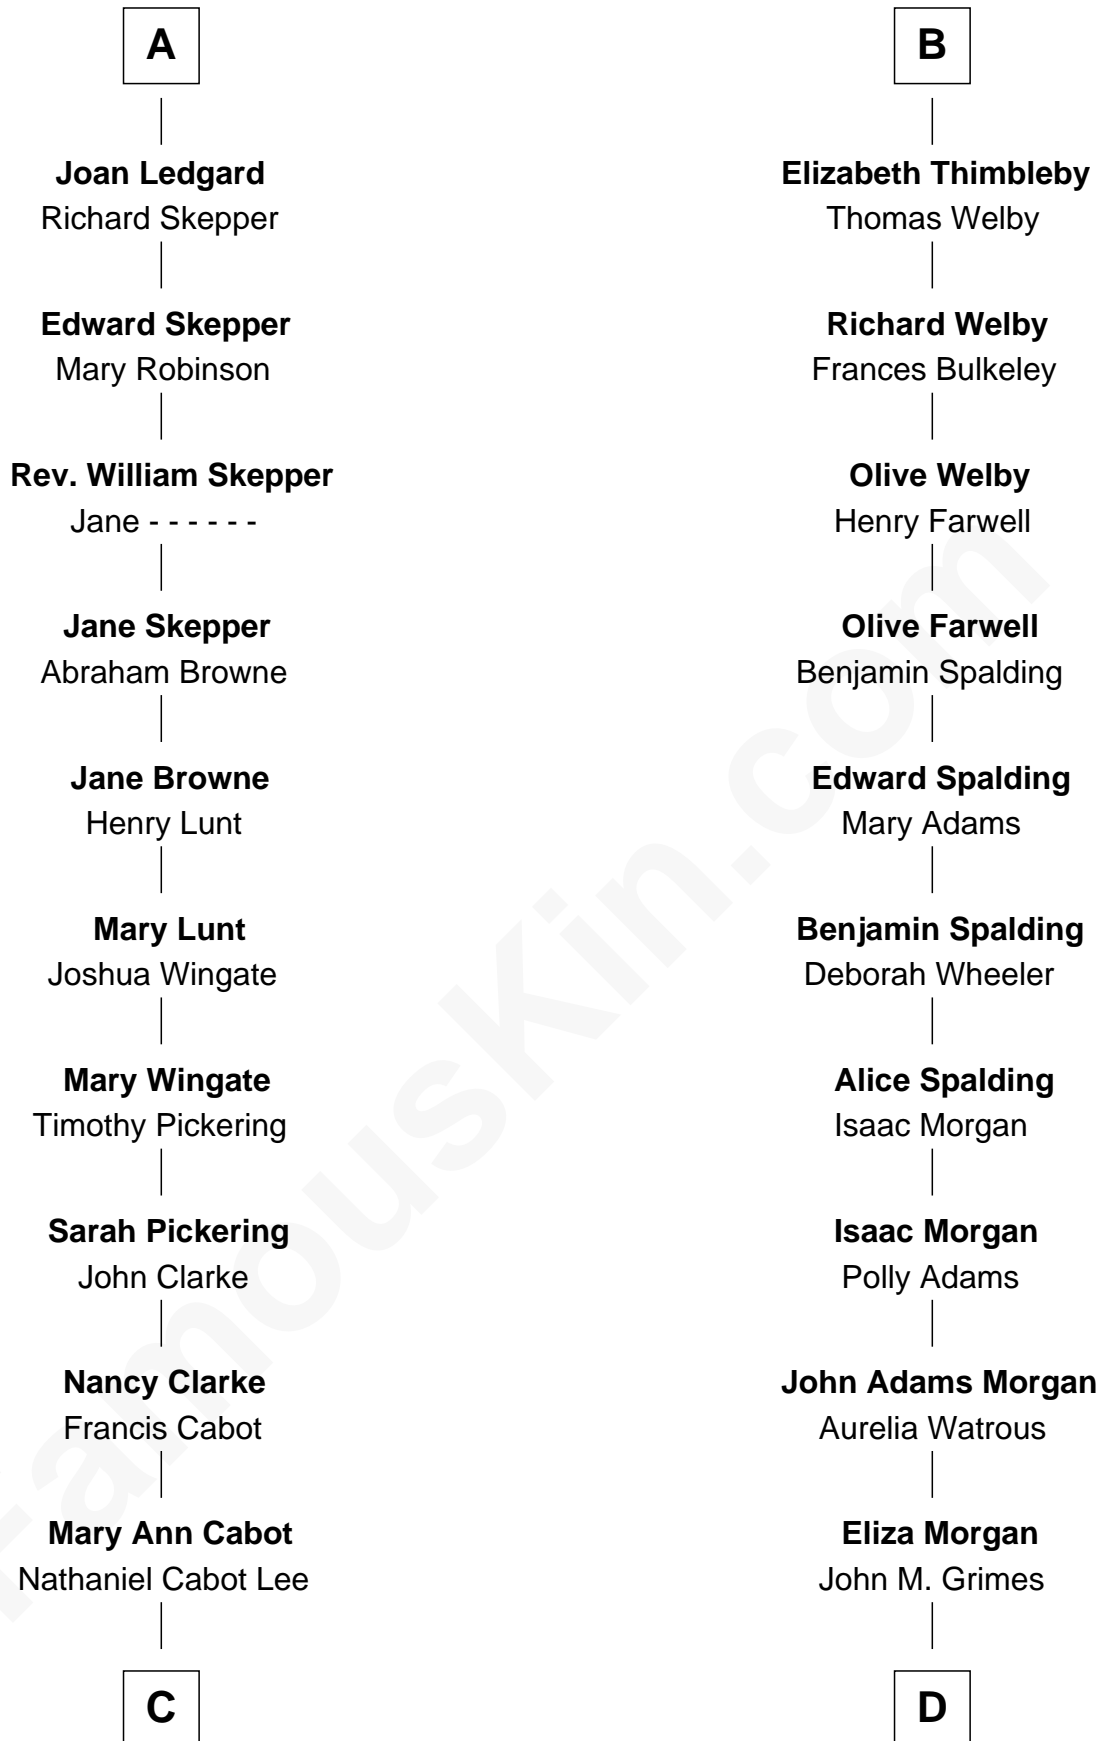

FamousKin.com

Relationship Chart of

Alice (Lee) Roosevelt

First Wife of President Theodore Roosevelt

19th cousin 2 times removed of

Linda Hamilton

TV and Movie Actress

Margaret de Audley

Ralph de Stafford

C

John Clarke Lee
Harriet Paine Rose

George Cabot Lee
Caroline Watts Haskell

Alice (Lee) Roosevelt
Wife of President Theodore Roosevelt

D

Aurelia Morgan Grimes
Stephen P. Holt

Taylor Holt
Frances Kyle

Dr. Richard Huckstep Holt
Mildred Alberta Derby

Barbara Kyle Holt
Dr. Carroll Stanford Hamilton

Linda Hamilton
TV and Movie Actress