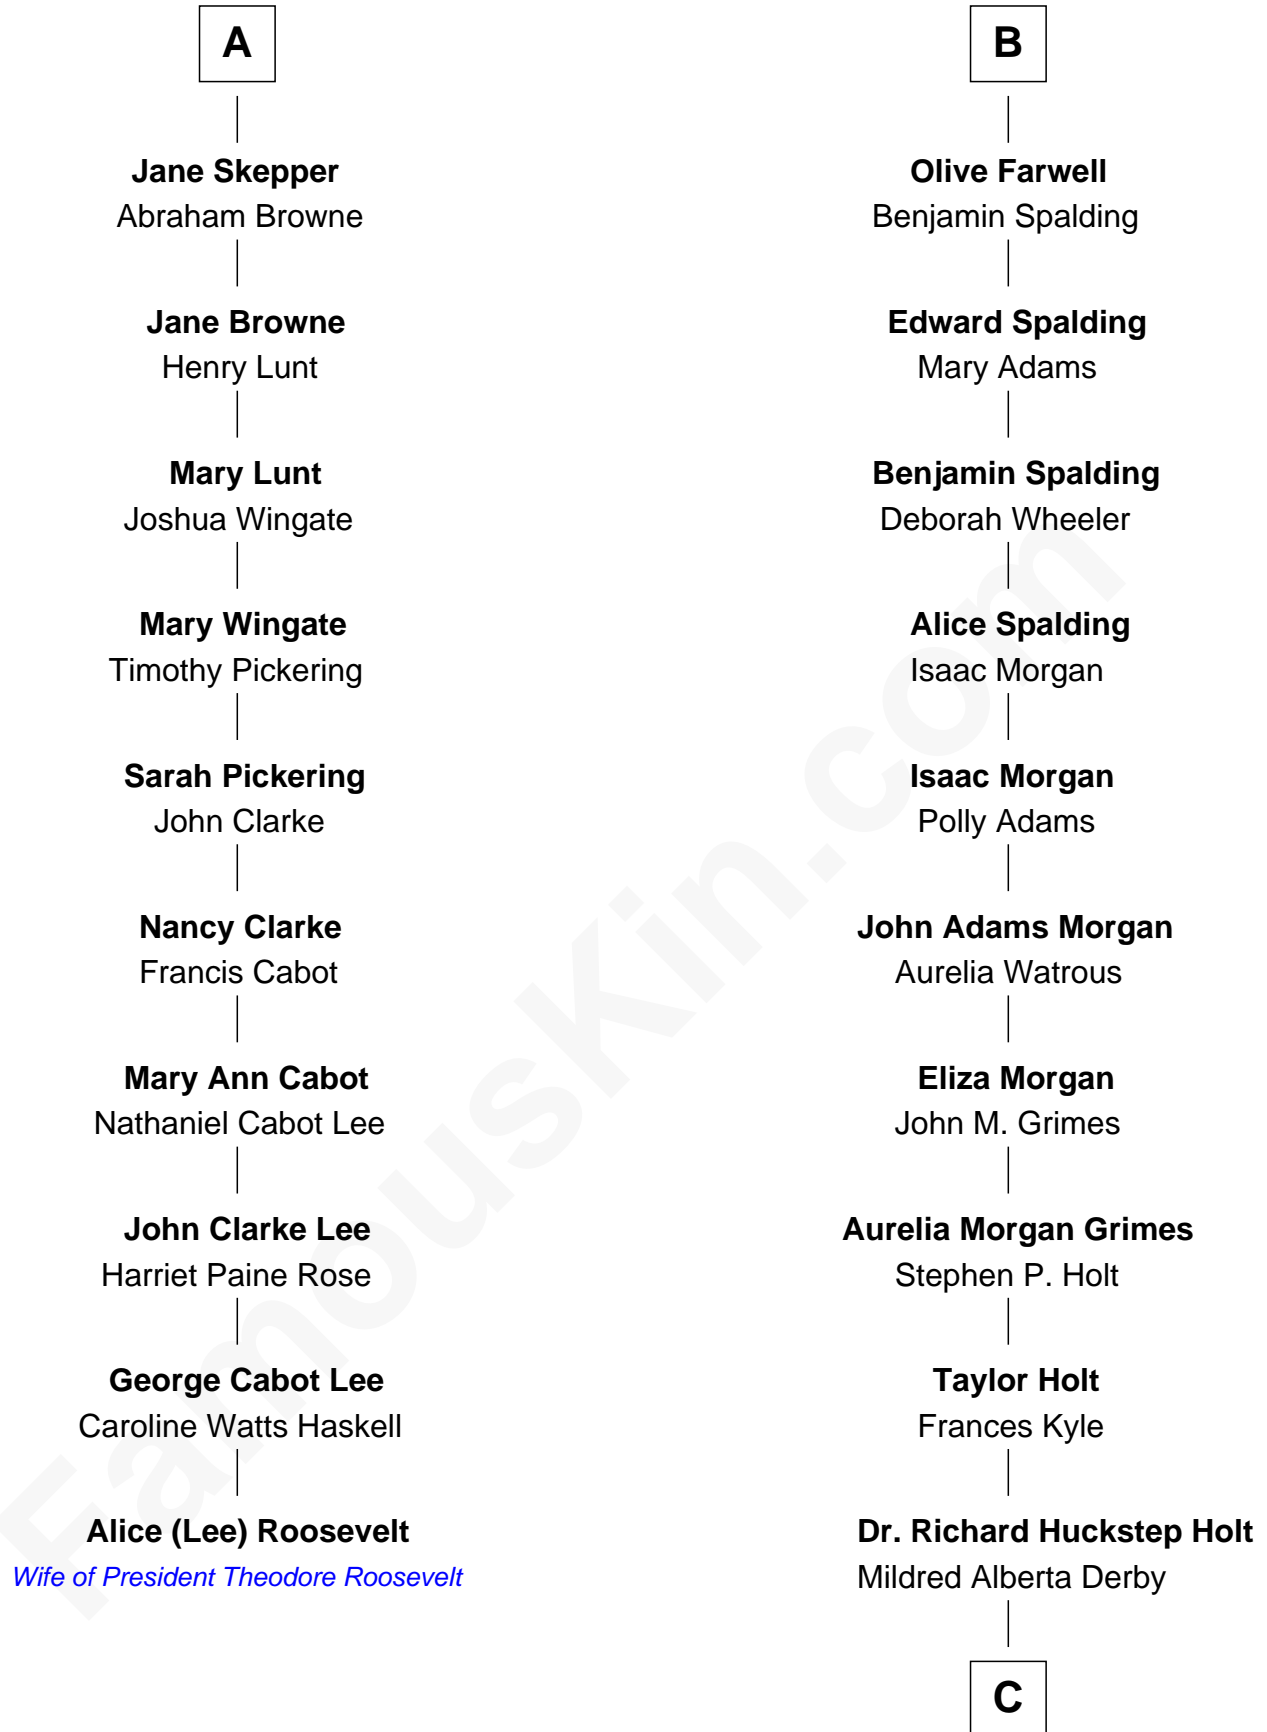

FamousKin.com

Relationship Chart of

Alice (Lee) Roosevelt

First Wife of President Theodore Roosevelt

16th cousin 2 times removed of

Linda Hamilton

TV and Movie Actress

Sir Roger Wentworth

Margery Despencer

Sir Philip Wentworth

Mary Clifford

Elizabeth Wentworth

Sir Martin de la See

Joan de la See

Sir Piers Hildyard

Isabel Hildyard

Elizabeth Thimbleby

Thomas Welby

Richard Welby

Frances Bulkeley

Olive Welby

Henry Farwell

B

C