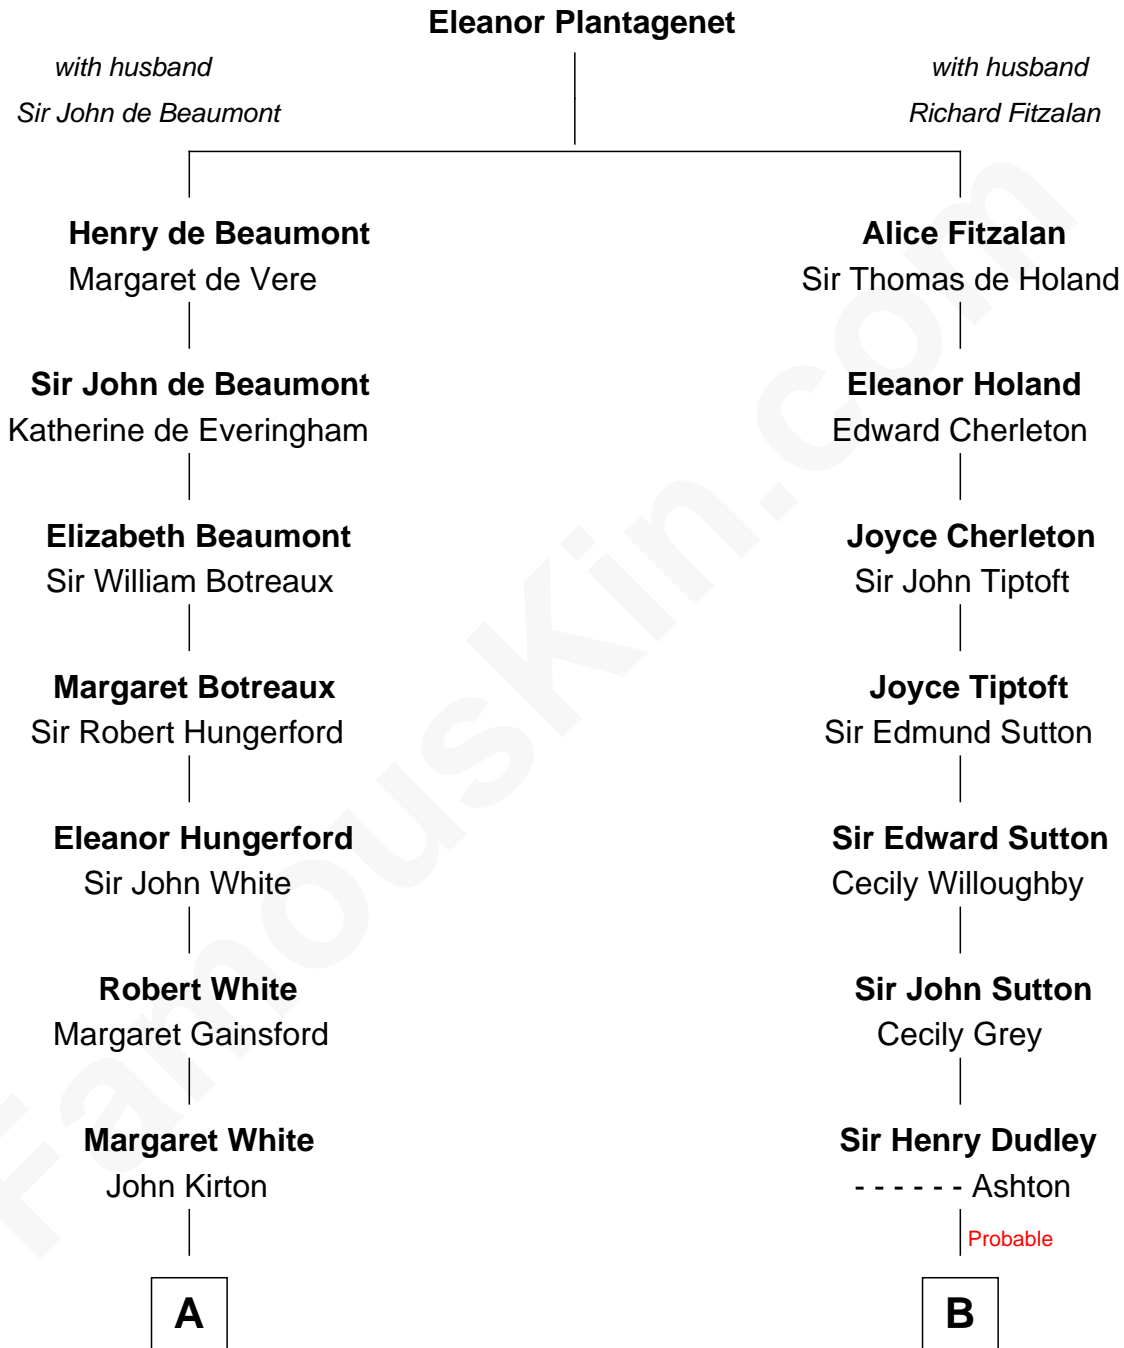

FamousKin.com

Relationship Chart of

Alice (Lee) Roosevelt

First Wife of President Theodore Roosevelt

19th cousin 1 time removed of

Keri Russell

TV and Movie Actress

C

Harriet Paine Rose

John Clarke Lee

George Cabot Lee

Caroline Watts Haskell

Alice (Lee) Roosevelt

Wife of President Theodore Roosevelt

D

Karl Joseph Fish