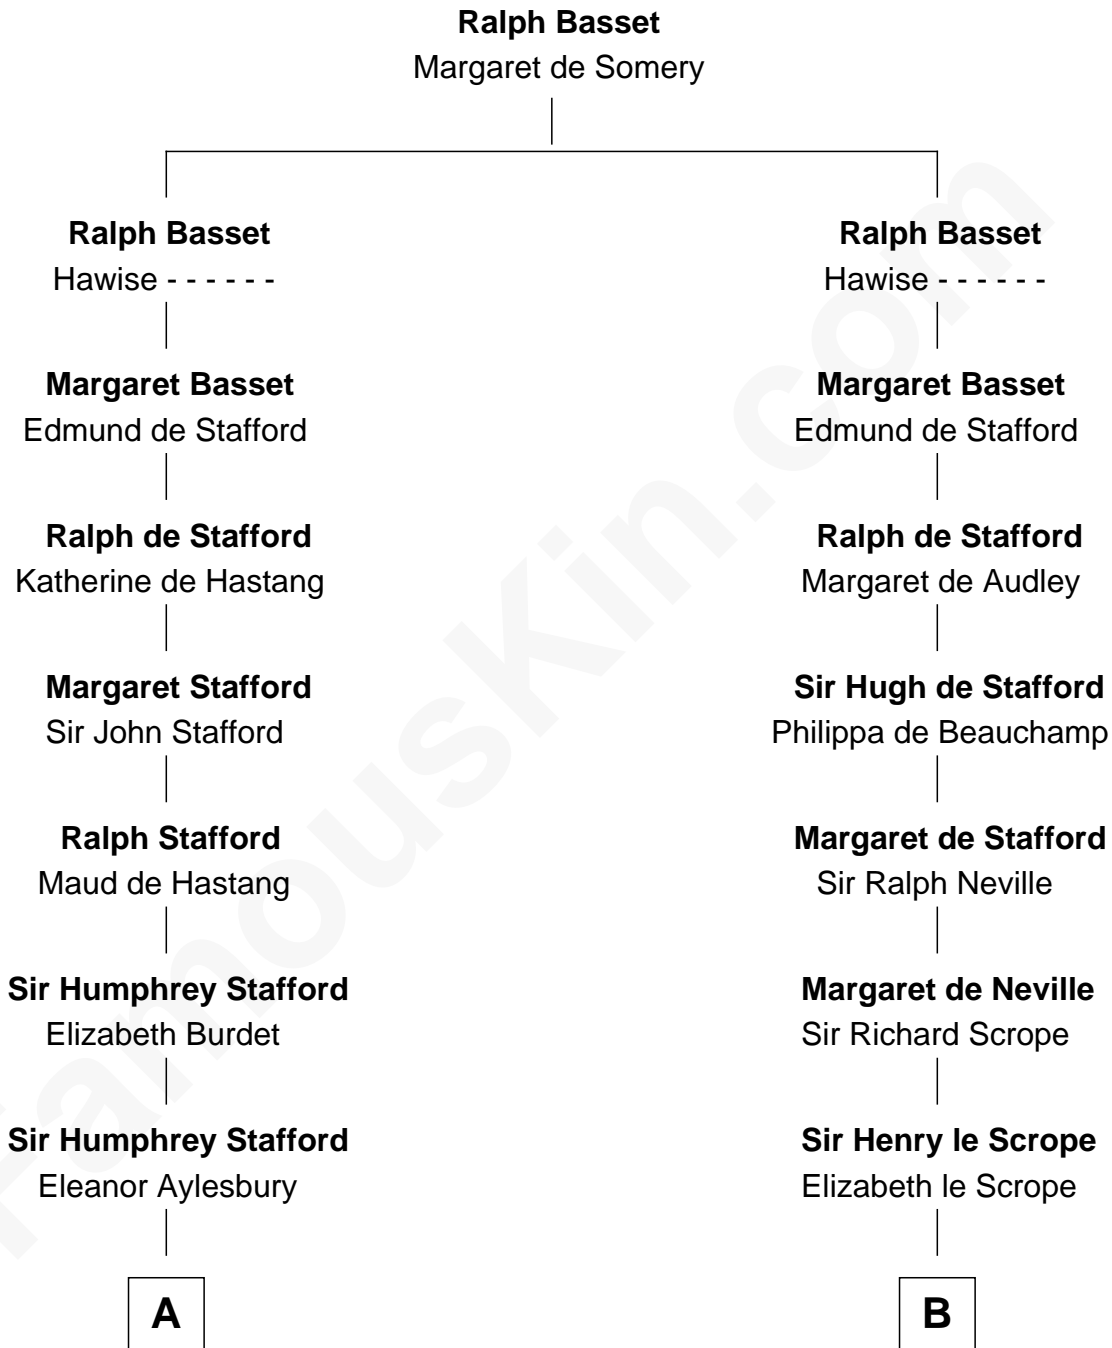

FamousKin.com

Relationship Chart of

Alice (Lee) Roosevelt

First Wife of President Theodore Roosevelt

17th cousin 4 times removed of

William Henry Harrison

9th U.S. President

C

Stephen Hathaway

Abigail Smith

Humphrey Hathaway

Abigail Smith

Alice Russell Hathaway

Elisha Haskell

Caroline Watts Haskell

George Cabot Lee

Alice (Lee) Roosevelt

Wife of President Theodore Roosevelt

FamousKin.com