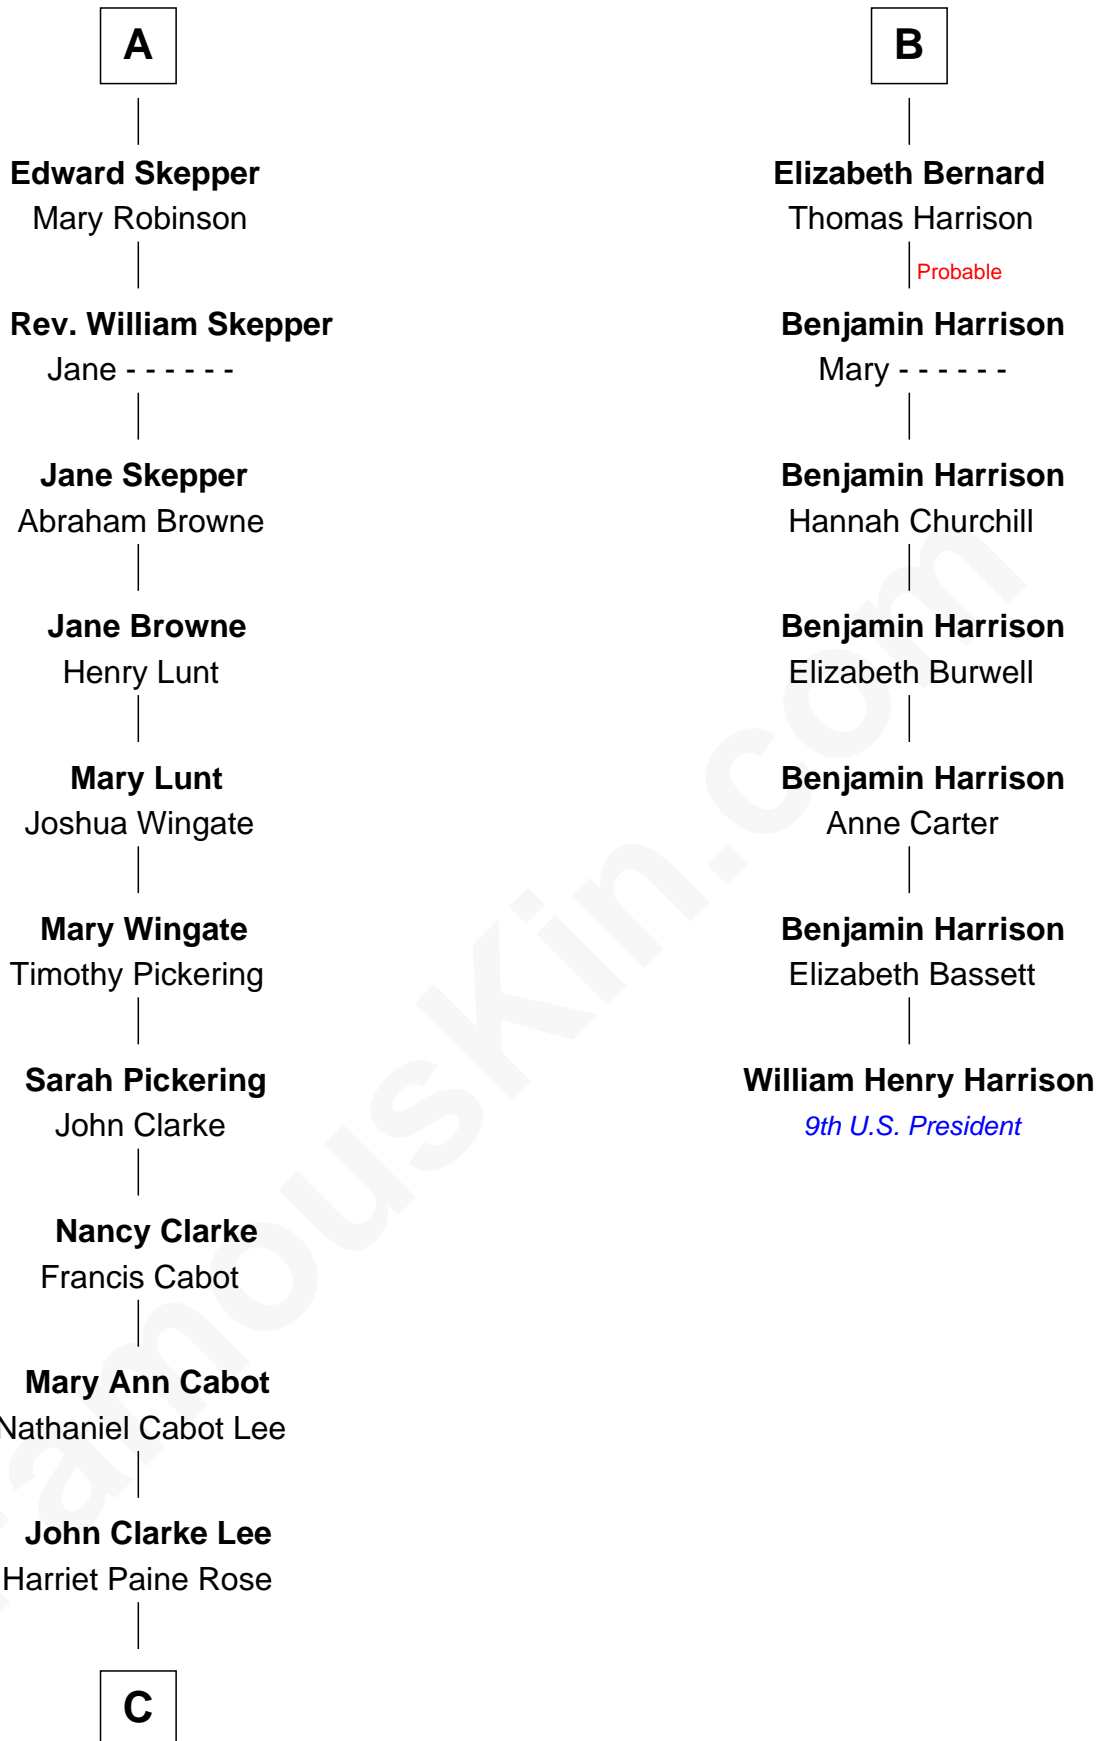

FamousKin.com

Relationship Chart of

Alice (Lee) Roosevelt

First Wife of President Theodore Roosevelt

13th cousin 5 times removed of

William Henry Harrison

9th U.S. President

Sir Hugh de Stafford
Philippa de Beauchamp

Katherine de Stafford

Michael de la Pole

Isabel de la Pole

Thomas Morley

Anne Morley

Sir John Hastings

Elizabeth Hastings

Sir Robert Hildyard

Margaret Daundelyn

John Bernard

Cecily Muscote

Francis Bernard

Alice Hazlewood

B

C

George Cabot Lee
Caroline Watts Haskell

Alice (Lee) Roosevelt
Wife of President Theodore Roosevelt

FamousKin.com