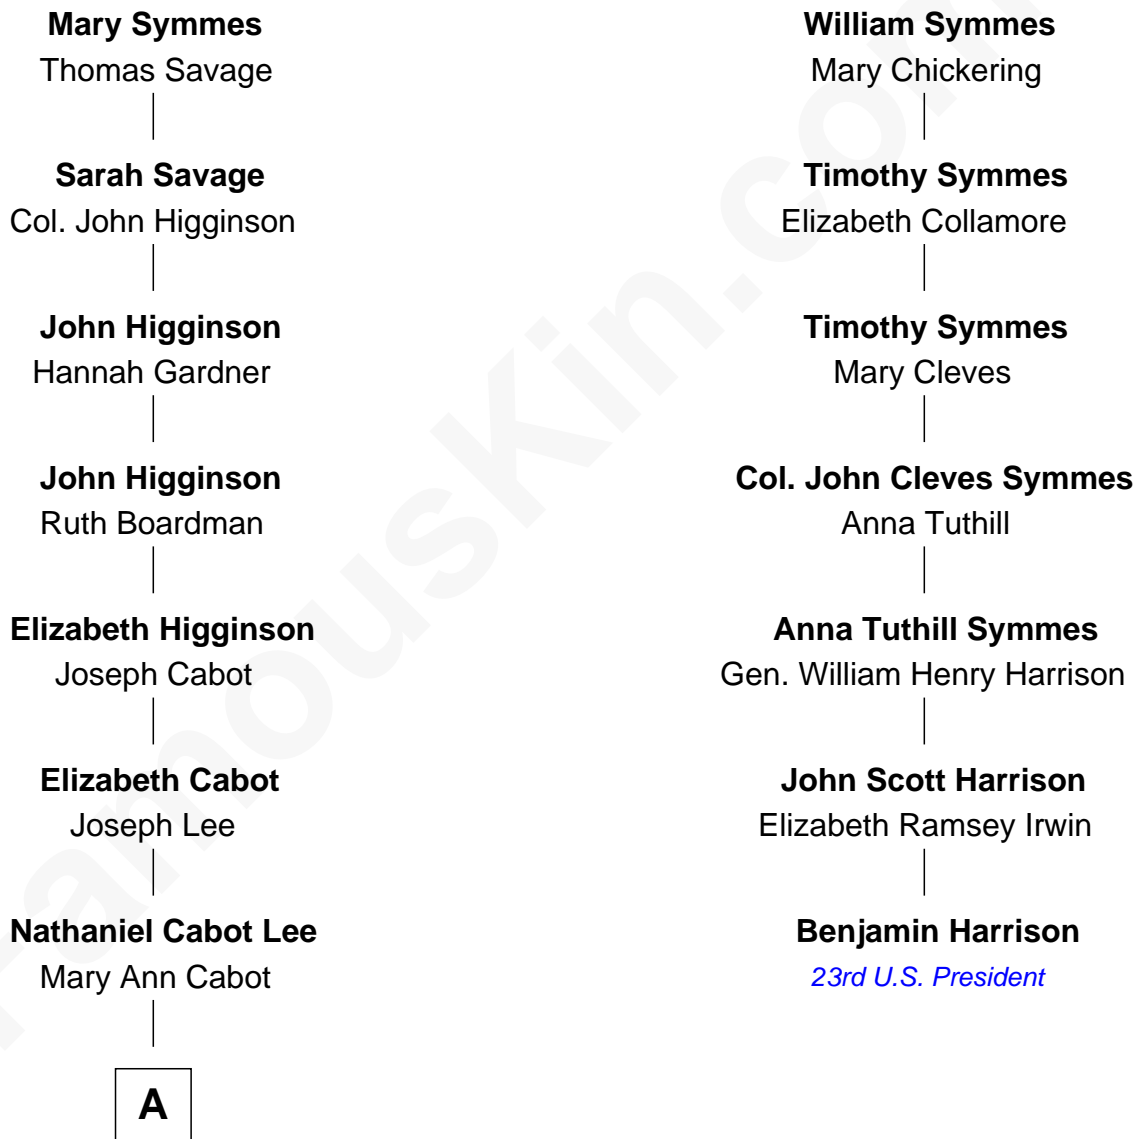

FamousKin.com

Relationship Chart of

Alice (Lee) Roosevelt

First Wife of President Theodore Roosevelt

6th cousin 3 times removed of

Benjamin Harrison
23rd U.S. President

Zachariah Symmes
Sarah Baker

A

—
John Clarke Lee
Harriet Paine Rose

—
George Cabot Lee
Caroline Watts Haskell

—
Alice (Lee) Roosevelt
Wife of President Theodore Roosevelt

FamousKin.com