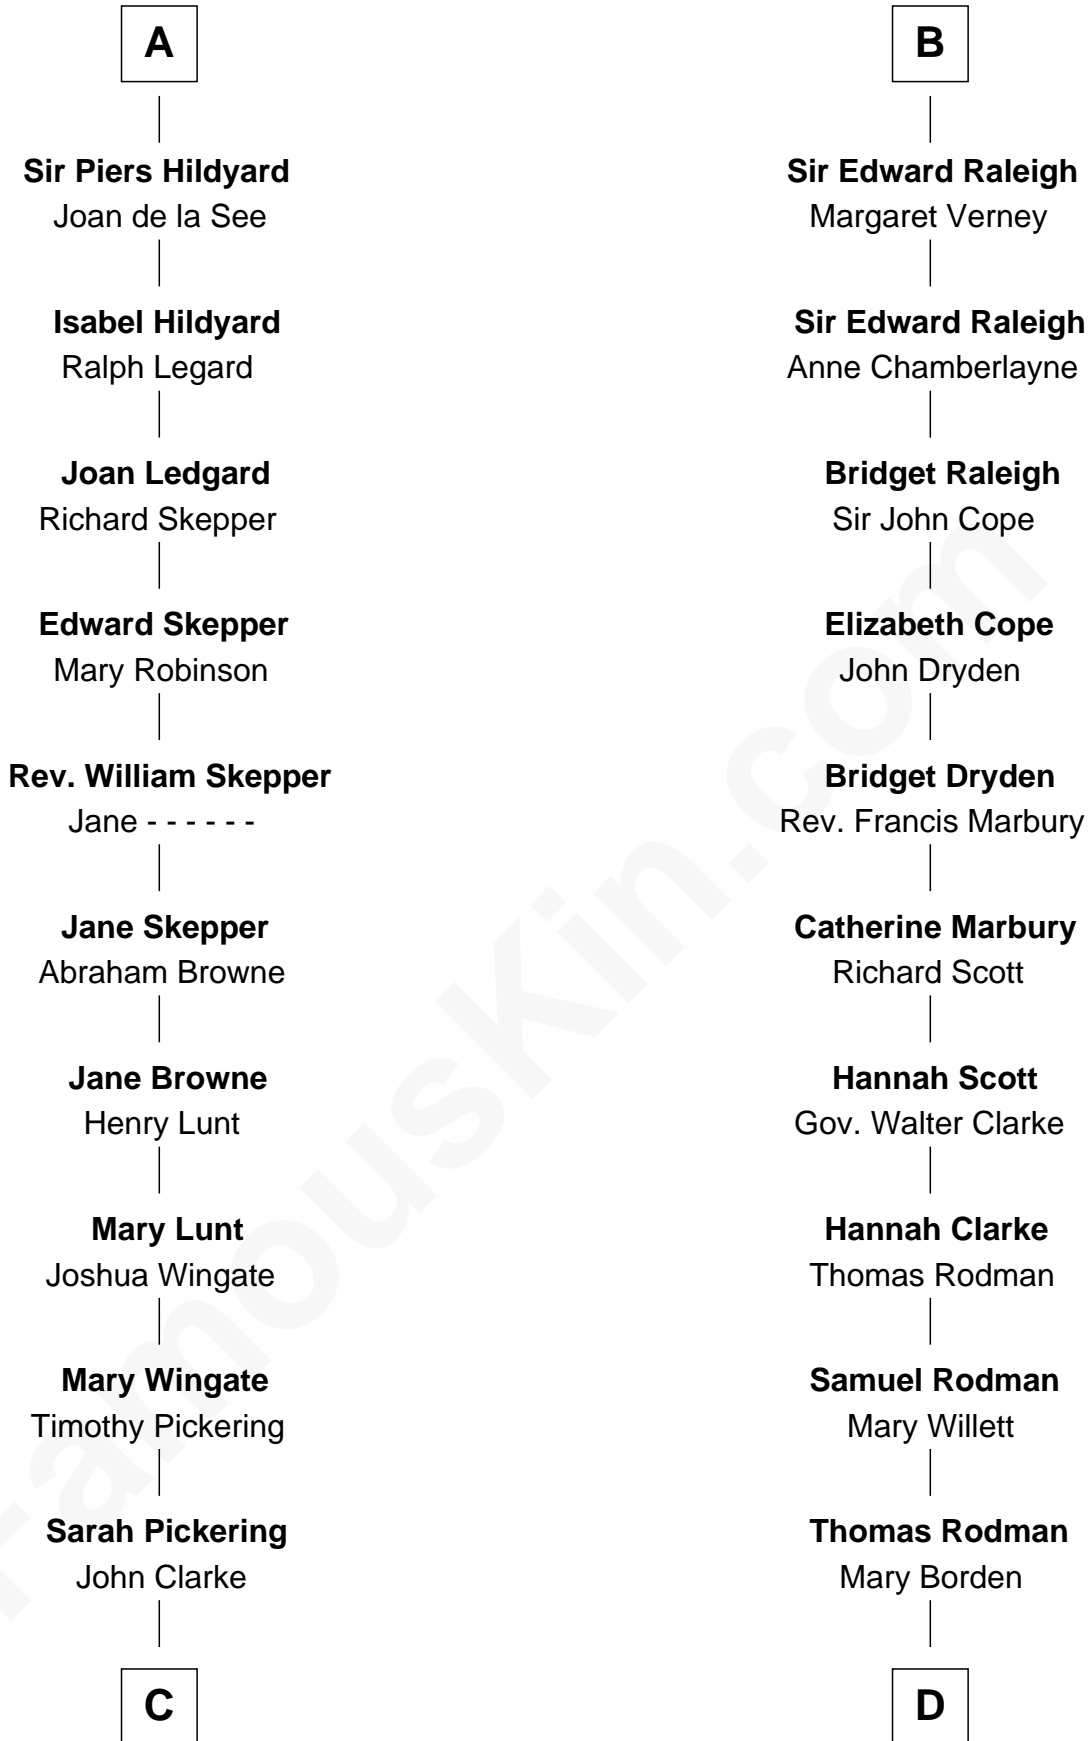

## Relationship Chart of

### Alice (Lee) Roosevelt

*First Wife of President Theodore Roosevelt*

19th cousin 2 times removed of

### Joseph Wharton

*Founder of the Wharton School of Business*

**C**

**Nancy Clarke**  
Francis Cabot

**Mary Ann Cabot**  
Nathaniel Cabot Lee

**John Clarke Lee**  
Harriet Paine Rose

**George Cabot Lee**  
Caroline Watts Haskell

**Alice (Lee) Roosevelt**  
*Wife of President Theodore Roosevelt*

**D**

**Hannah Rodman**  
Samuel Rowland Fisher

**Deborah Fisher**  
William Wharton

**Joseph Wharton**  
*Founder, Wharton School of Business*