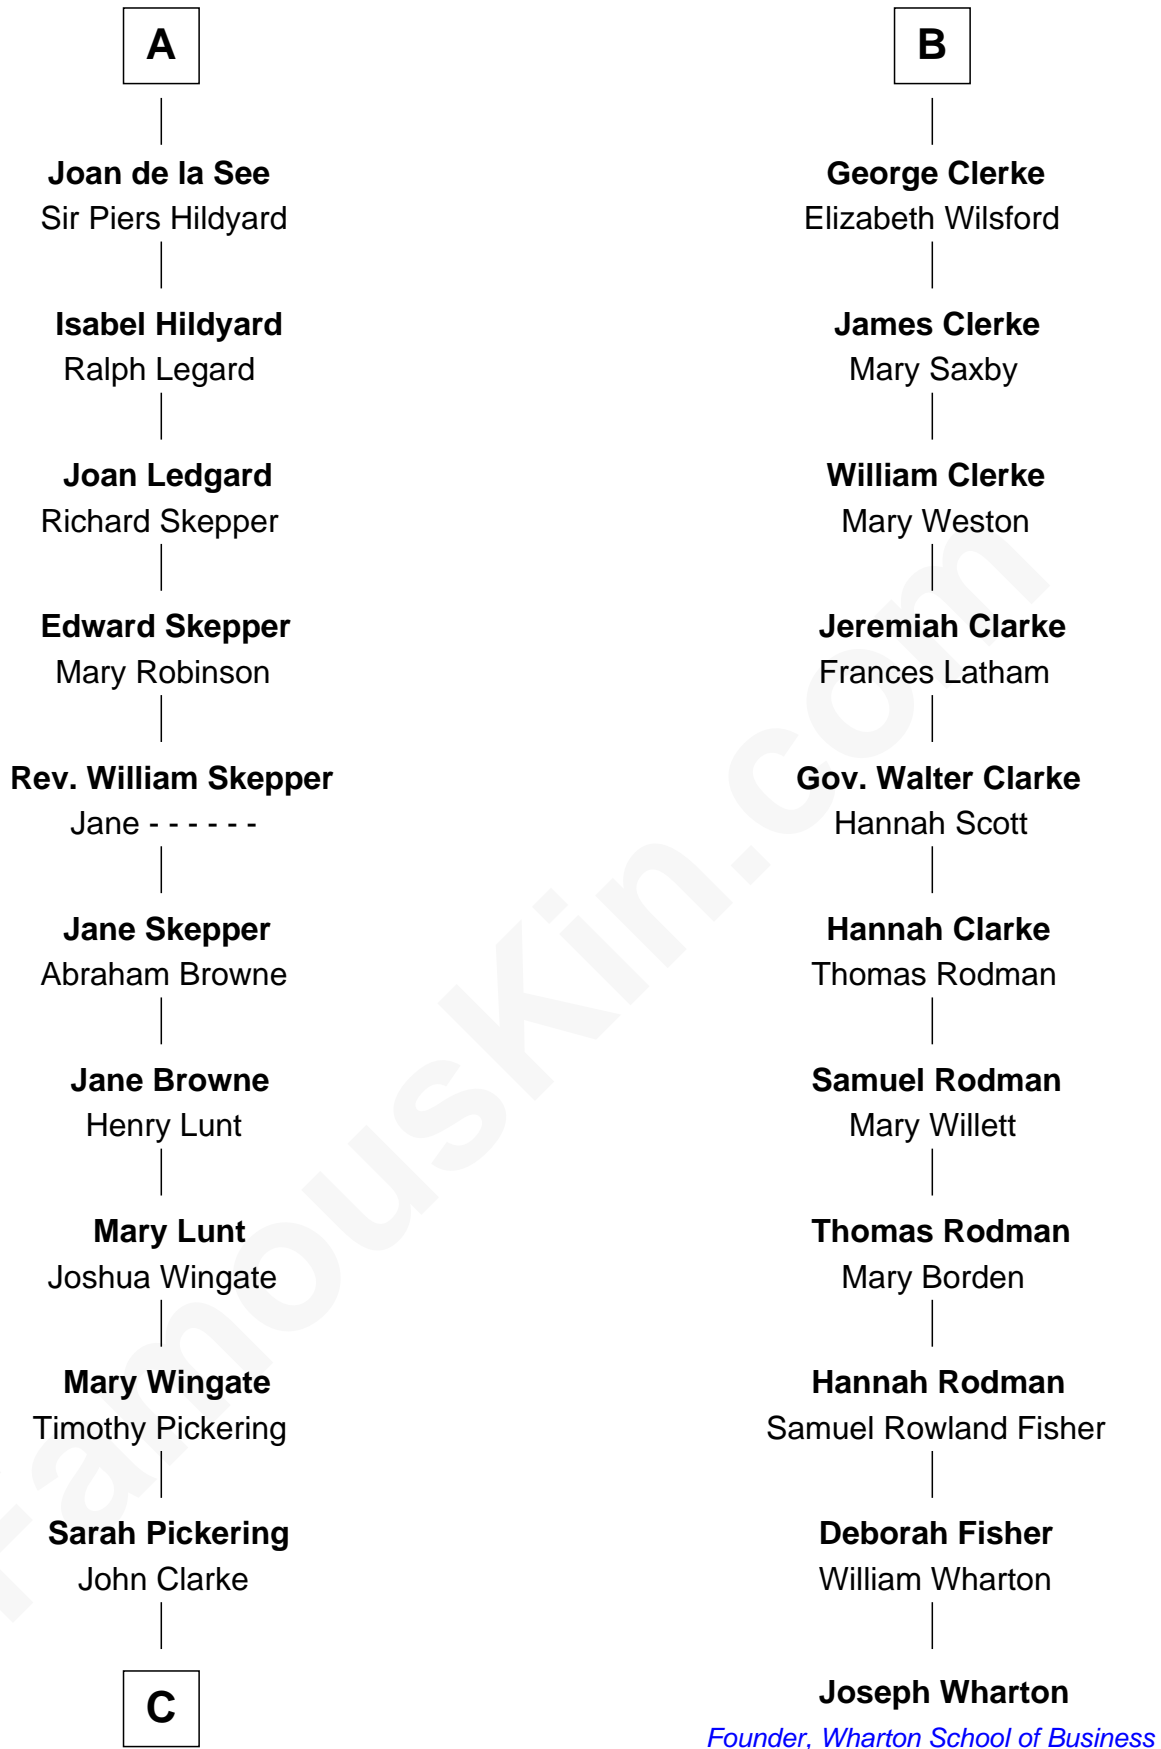

FamousKin.com

Relationship Chart of

Alice (Lee) Roosevelt

First Wife of President Theodore Roosevelt

17th cousin 4 times removed of

Joseph Wharton

Founder of the Wharton School of Business

C

—
Nancy Clarke

Francis Cabot

—
Mary Ann Cabot

Nathaniel Cabot Lee

—
John Clarke Lee

Harriet Paine Rose

—
George Cabot Lee

Caroline Watts Haskell

—
Alice (Lee) Roosevelt

Wife of President Theodore Roosevelt

FamousKin.com