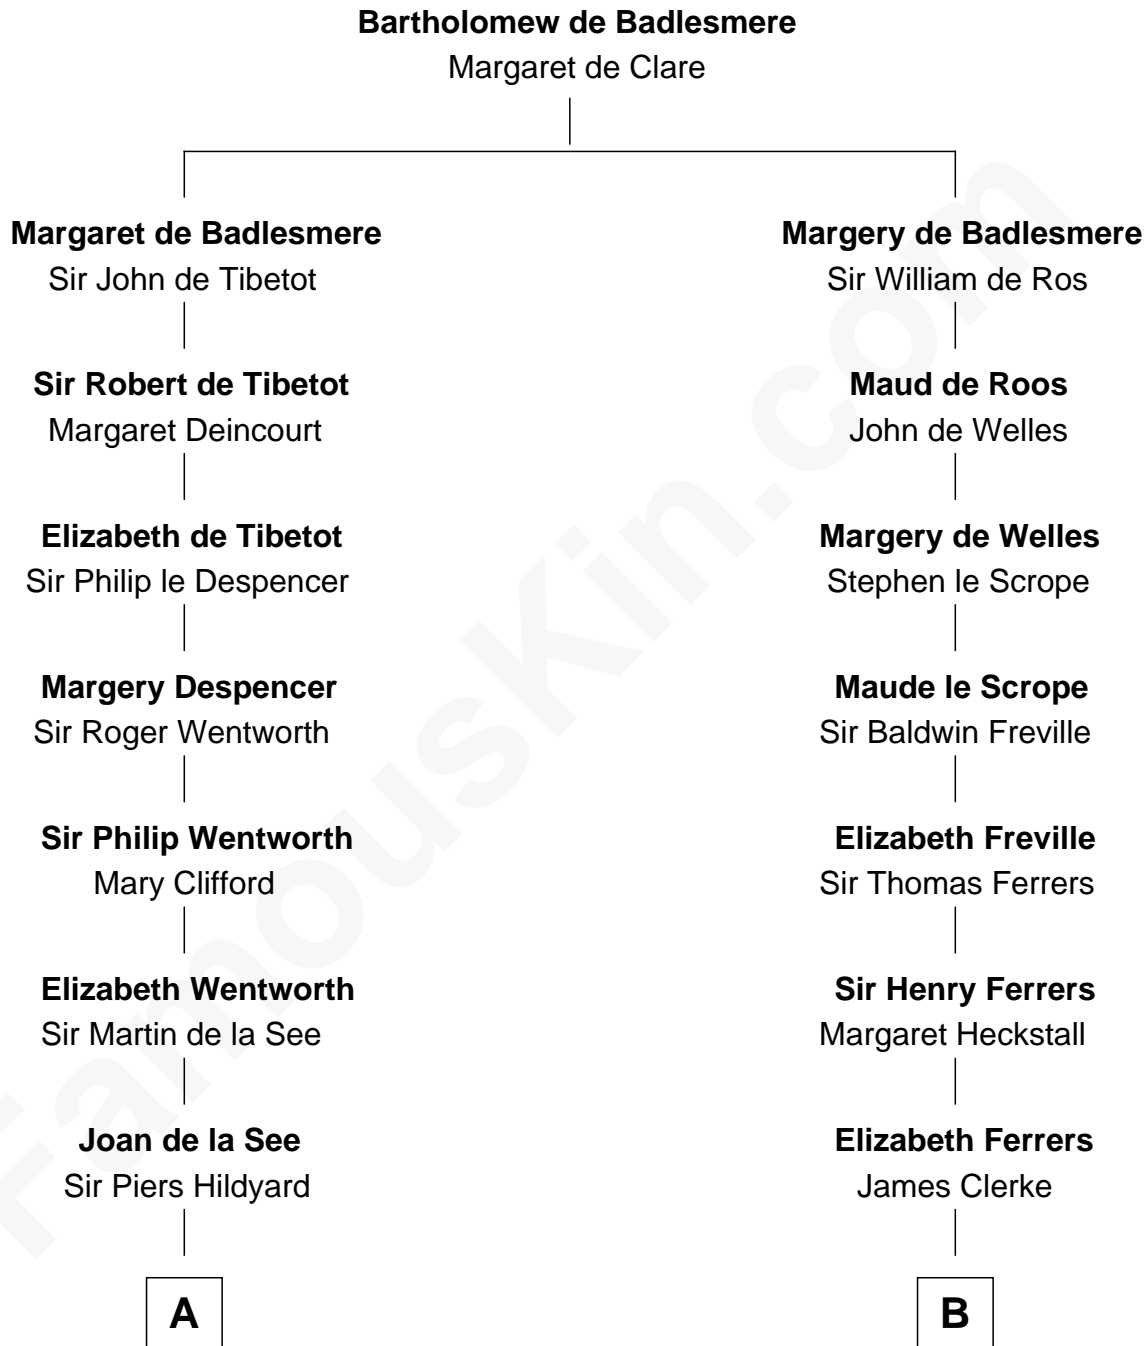

FamousKin.com

Relationship Chart of

Alice (Lee) Roosevelt

First Wife of President Theodore Roosevelt

17th cousin 3 times removed of

Joseph Wharton

Founder of the Wharton School of Business

C

—
Mary Ann Cabot
Nathaniel Cabot Lee

—
John Clarke Lee
Harriet Paine Rose

—
George Cabot Lee
Caroline Watts Haskell

—
Alice (Lee) Roosevelt
Wife of President Theodore Roosevelt

FamousKin.com