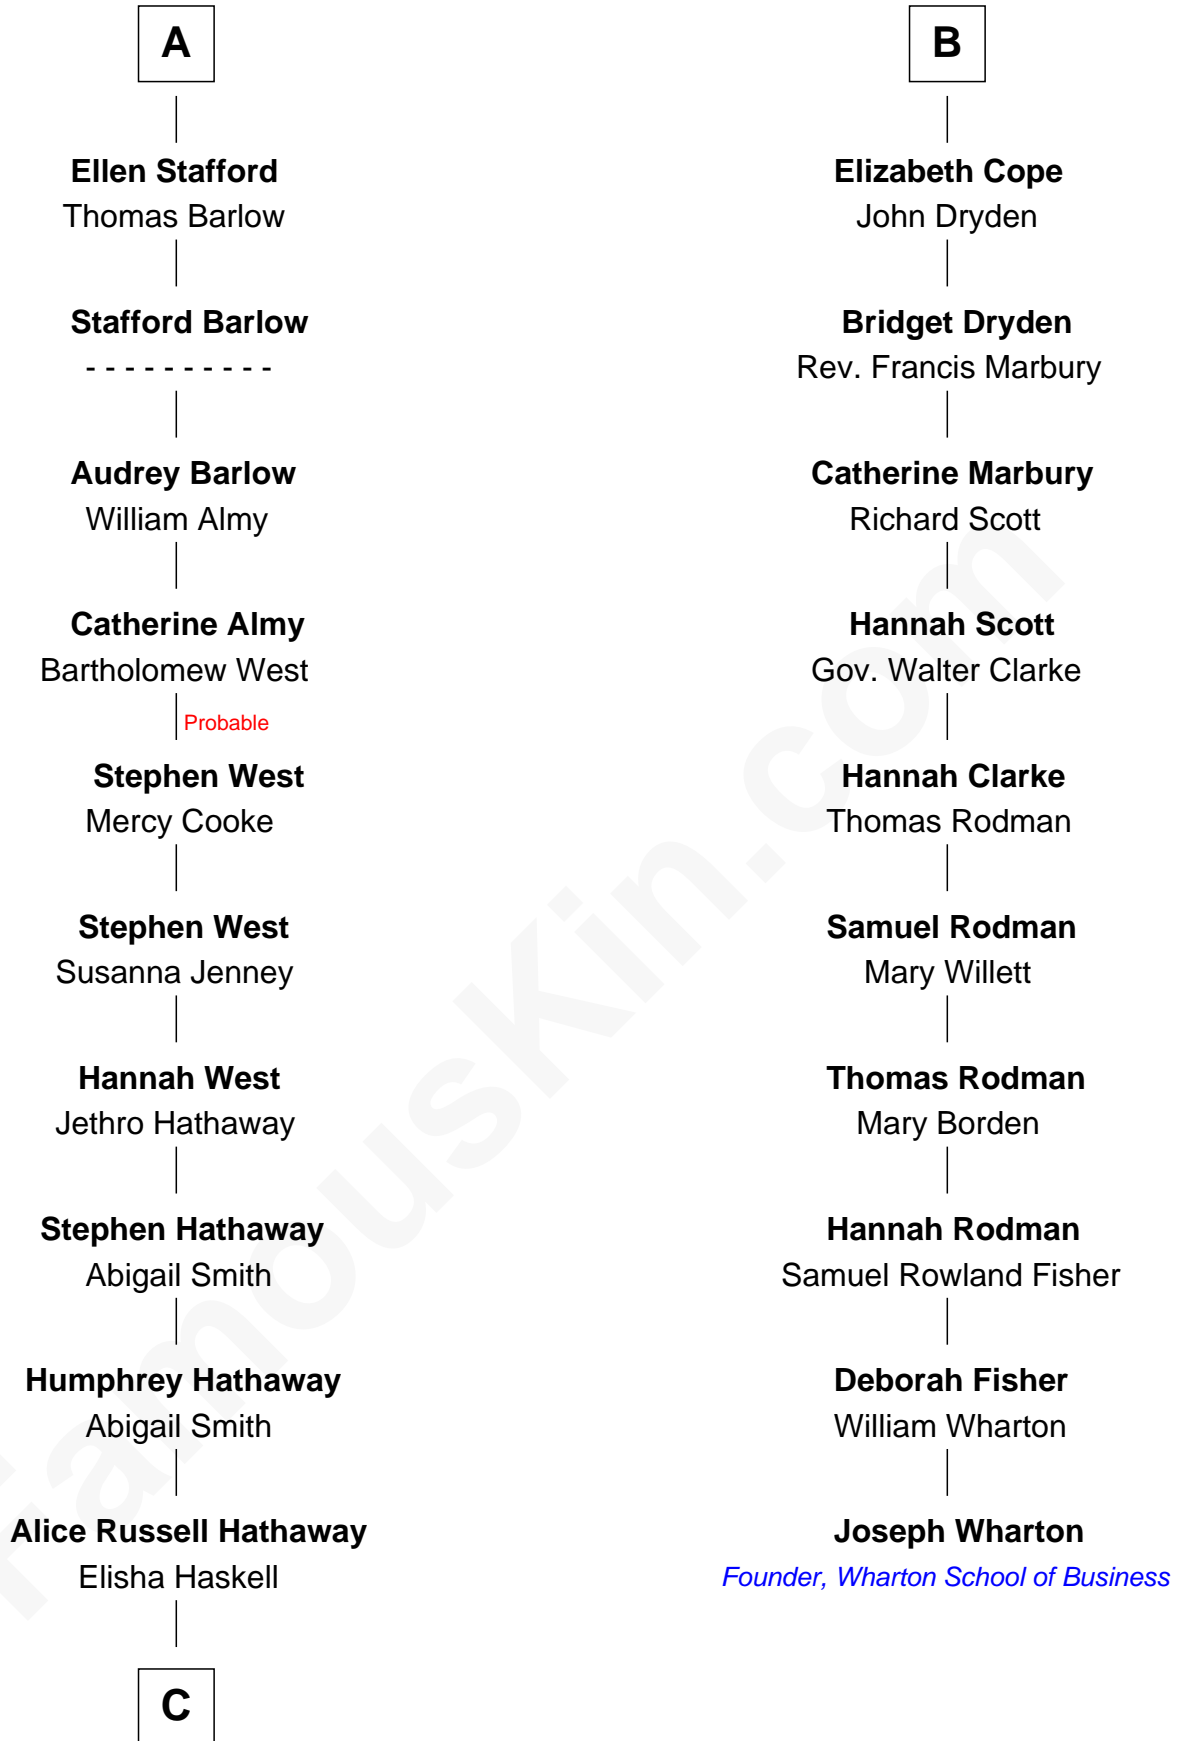

## Relationship Chart of

### Alice (Lee) Roosevelt

*First Wife of President Theodore Roosevelt*

**16th cousin 2 times removed of**

### Joseph Wharton

*Founder of the Wharton School of Business*

**C**

—  
**Caroline Watts Haskell**

George Cabot Lee

—  
**Alice (Lee) Roosevelt**

*Wife of President Theodore Roosevelt*

FamousKin.com