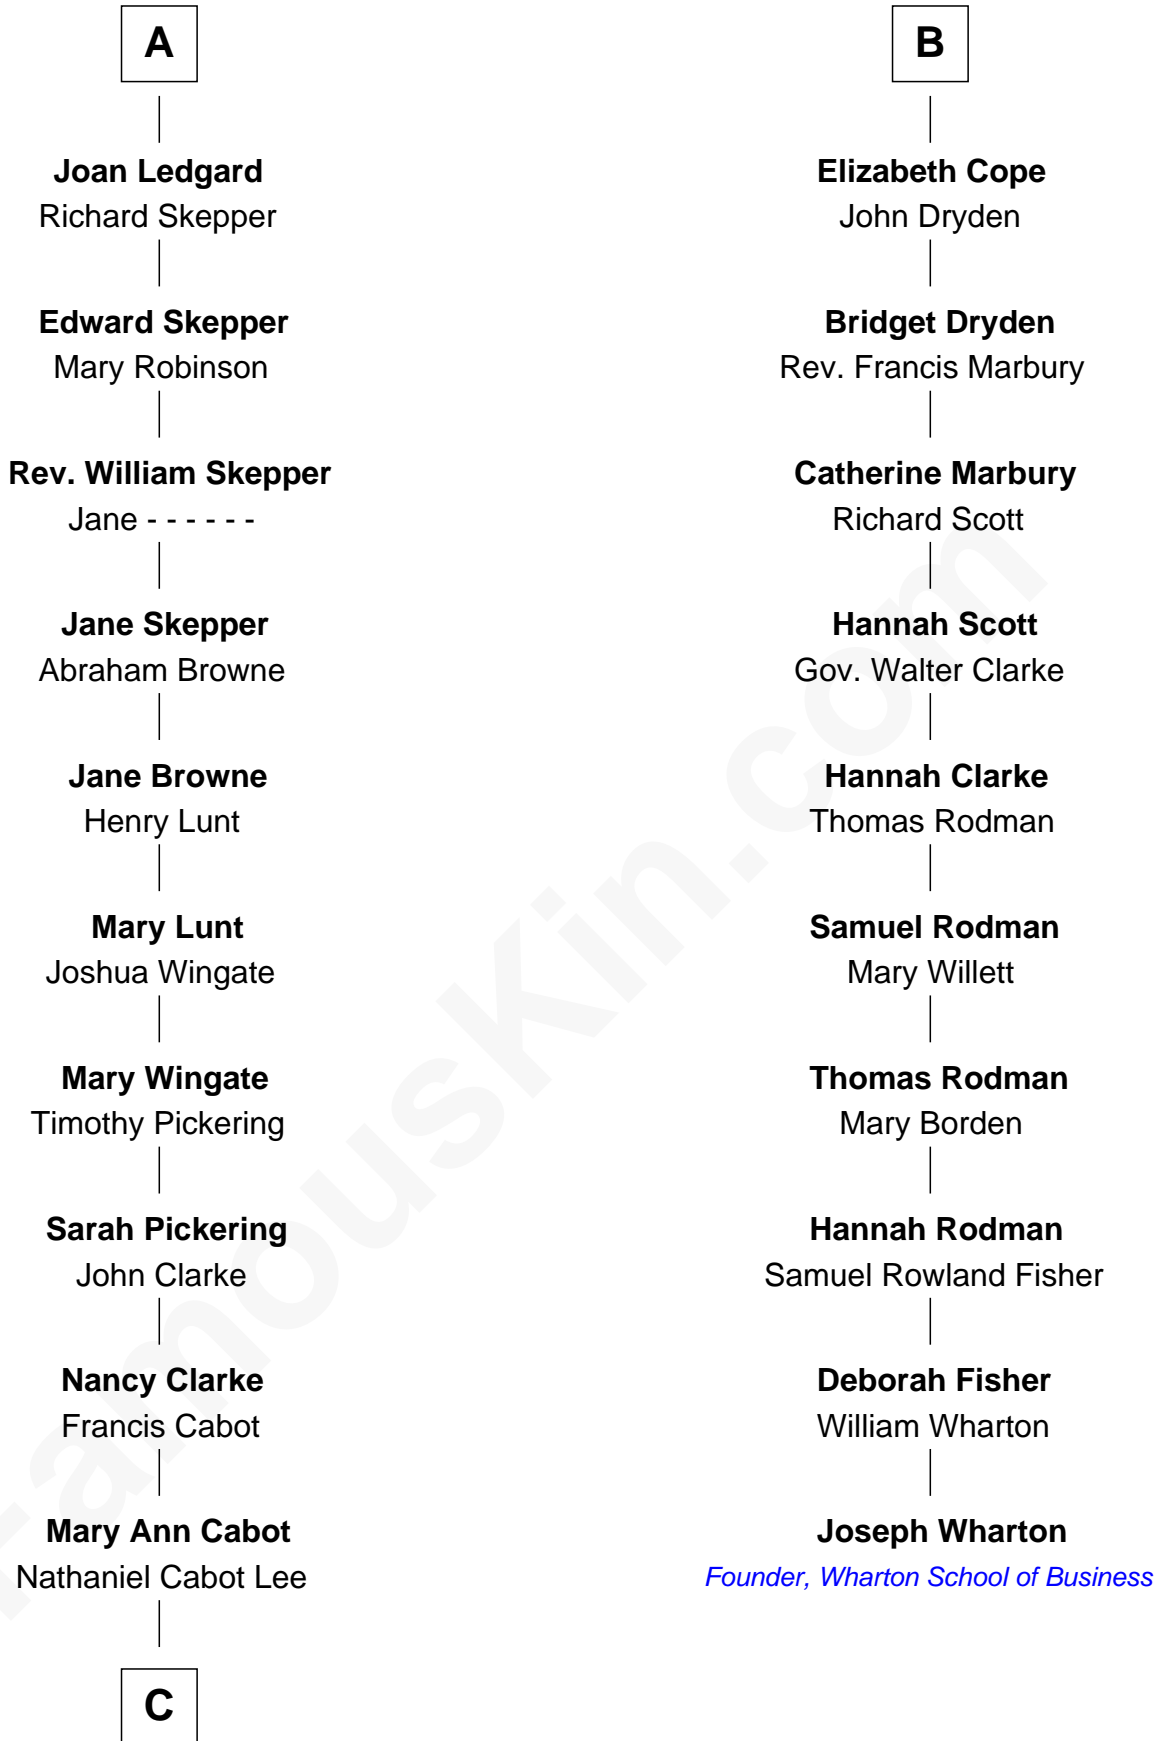

FamousKin.com

Relationship Chart of

Alice (Lee) Roosevelt

First Wife of President Theodore Roosevelt

16th cousin 3 times removed of

Joseph Wharton

Founder of the Wharton School of Business

Margaret de Audley

Ralph de Stafford

C

—
John Clarke Lee
Harriet Paine Rose

—
George Cabot Lee
Caroline Watts Haskell

—
Alice (Lee) Roosevelt
Wife of President Theodore Roosevelt

FamousKin.com