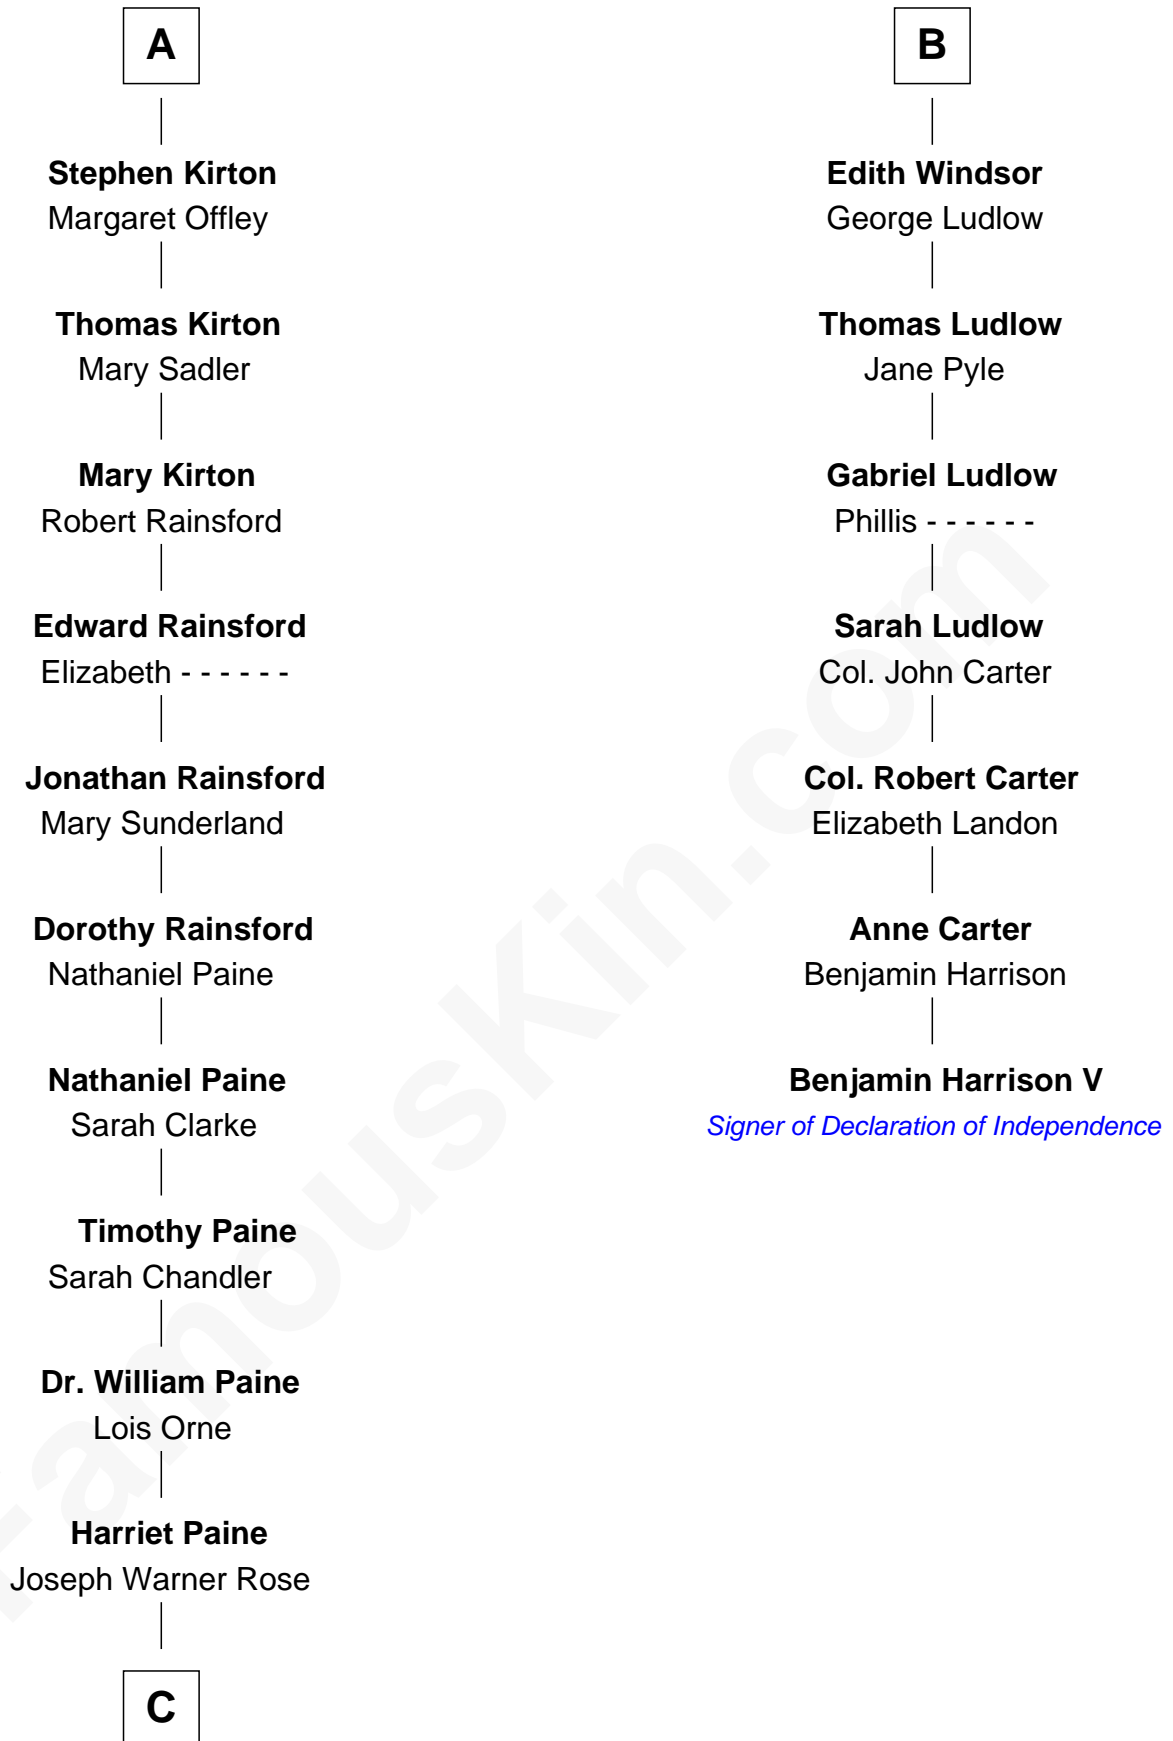

FamousKin.com

Relationship Chart of

Alice (Lee) Roosevelt

First Wife of President Theodore Roosevelt

13th cousin 6 times removed of

Benjamin Harrison V

Signer of the Declaration of Independence

Sir Hugh de Courtenay

Margaret Botreaux

Eleanor Hungerford

Sir John White

Robert White

Margaret Gainsford

Margaret White

John Kirton

A

Elizabeth Stratton

John Andrews

Elizabeth Andrews

Sir Thomas de Windsor

Sir Andrews de Windsor

Elizabeth Blount

B

C

—
Harriet Paine Rose

John Clarke Lee

—
George Cabot Lee
Caroline Watts Haskell

—
Alice (Lee) Roosevelt
Wife of President Theodore Roosevelt

FamousKin.com