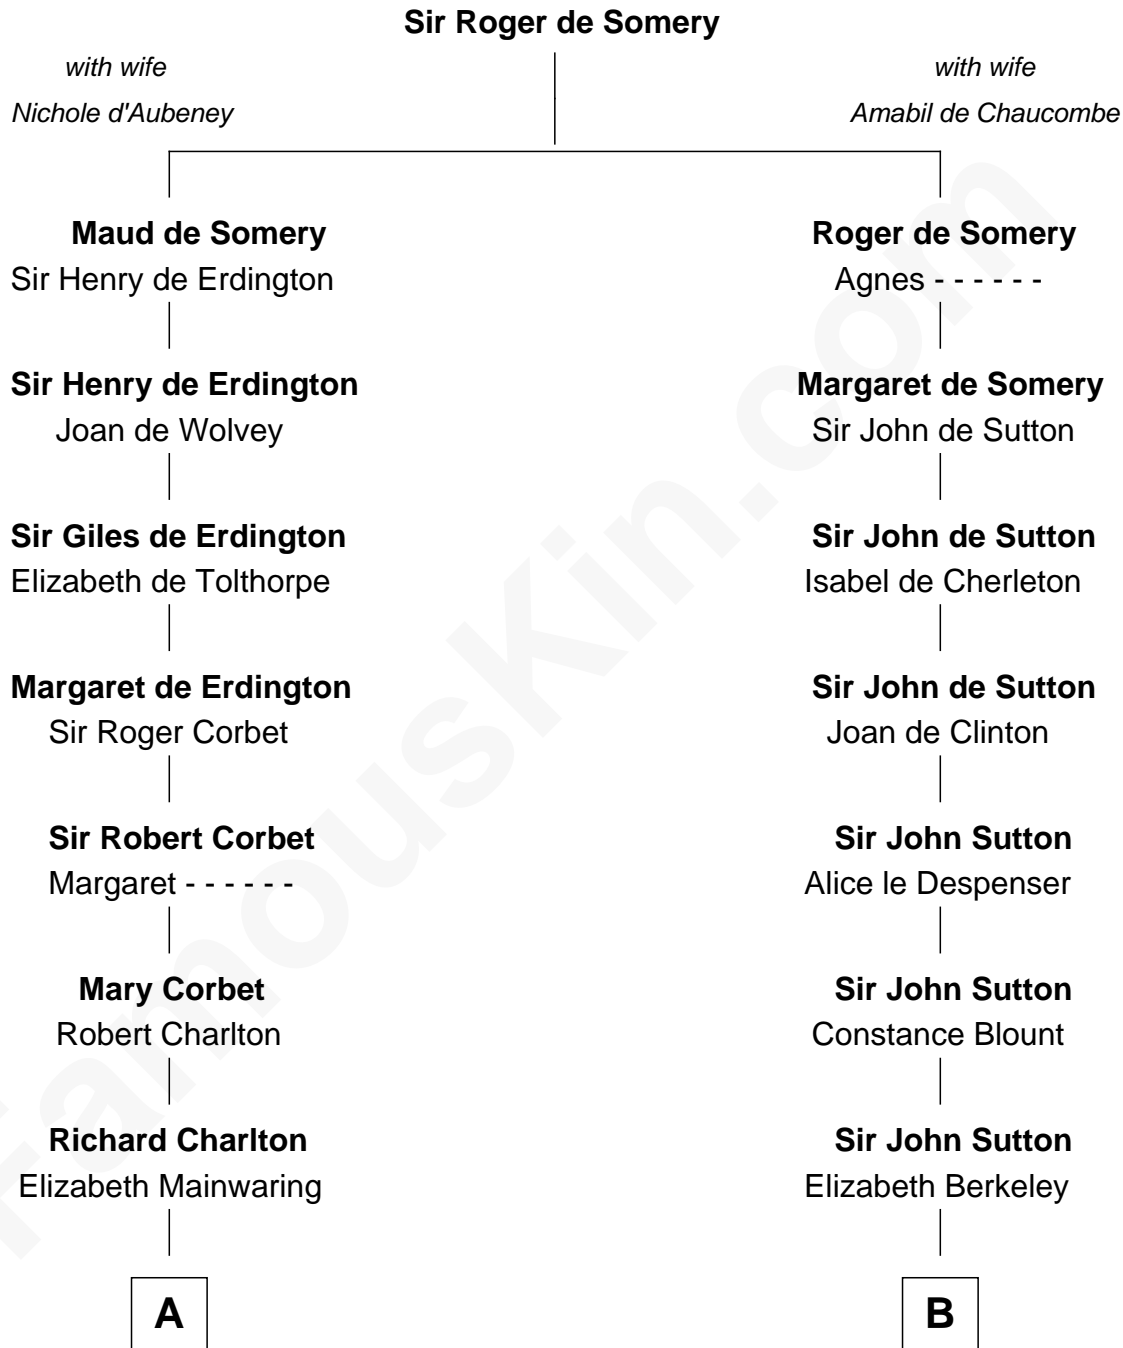

FamousKin.com

Relationship Chart of

Alice (Lee) Roosevelt

First Wife of President Theodore Roosevelt

20th cousin of

William Marsh Rice
 Founder of Rice University

C

Nathaniel Cabot Lee

Mary Ann Cabot

John Clarke Lee

Harriet Paine Rose

George Cabot Lee

Caroline Watts Haskell

Alice (Lee) Roosevelt

Wife of President Theodore Roosevelt

D