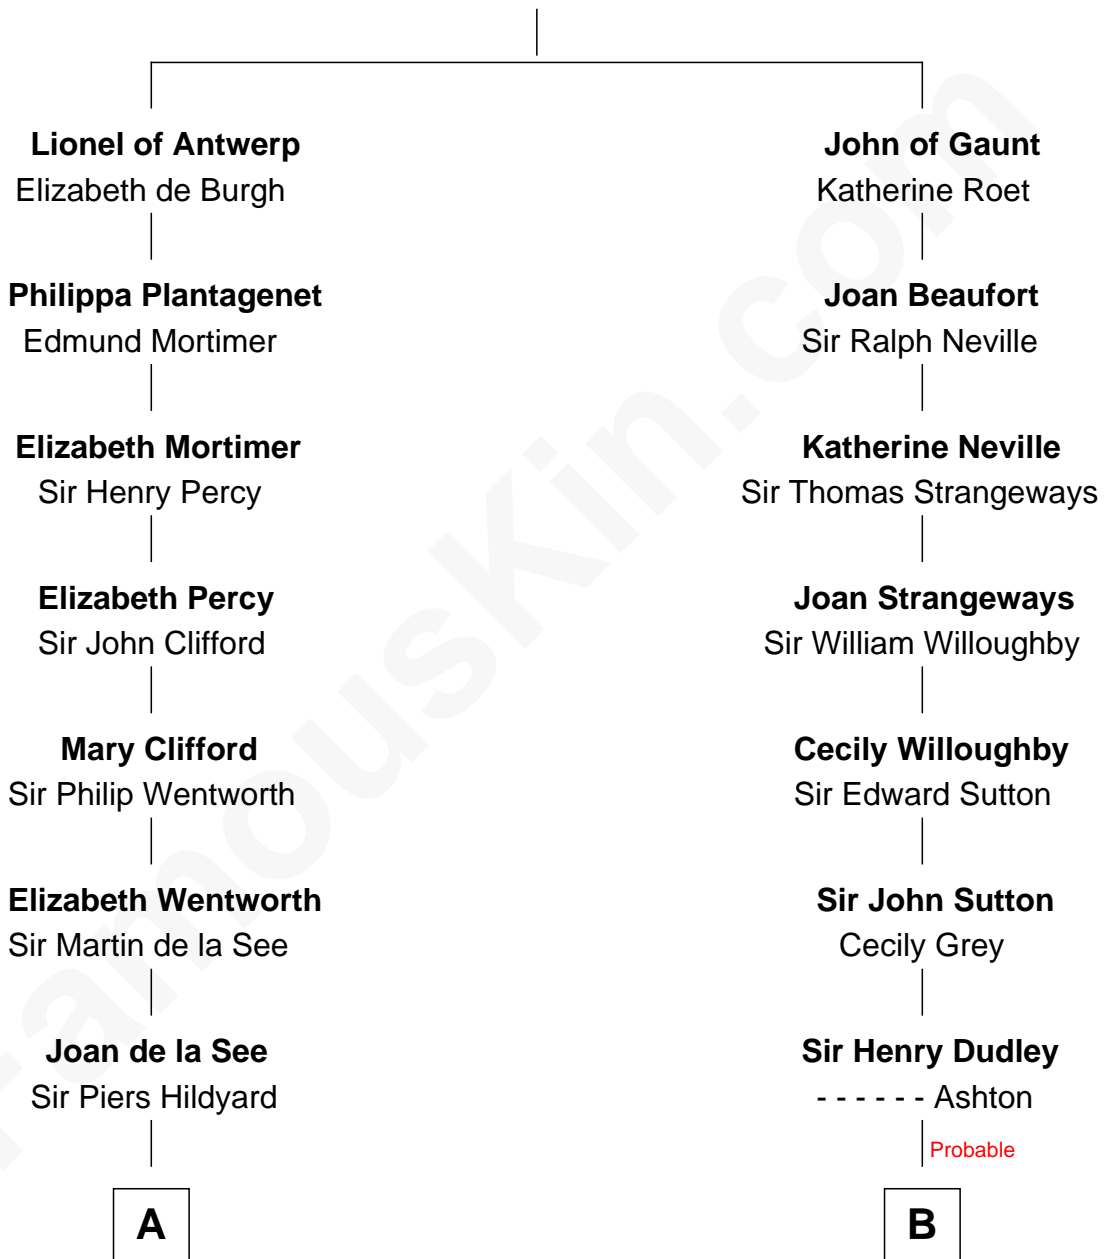

## Relationship Chart of

### Alice (Lee) Roosevelt

*First Wife of President Theodore Roosevelt*

16th cousin 4 times removed of

**William Marsh Rice**  
*Founder of Rice University*

**Edward III, King of England**  
Philippa of Hainault

**C**

—  
**Mary Ann Cabot**  
Nathaniel Cabot Lee

—  
**John Clarke Lee**  
Harriet Paine Rose

—  
**George Cabot Lee**  
Caroline Watts Haskell

—  
**Alice (Lee) Roosevelt**  
*Wife of President Theodore Roosevelt*