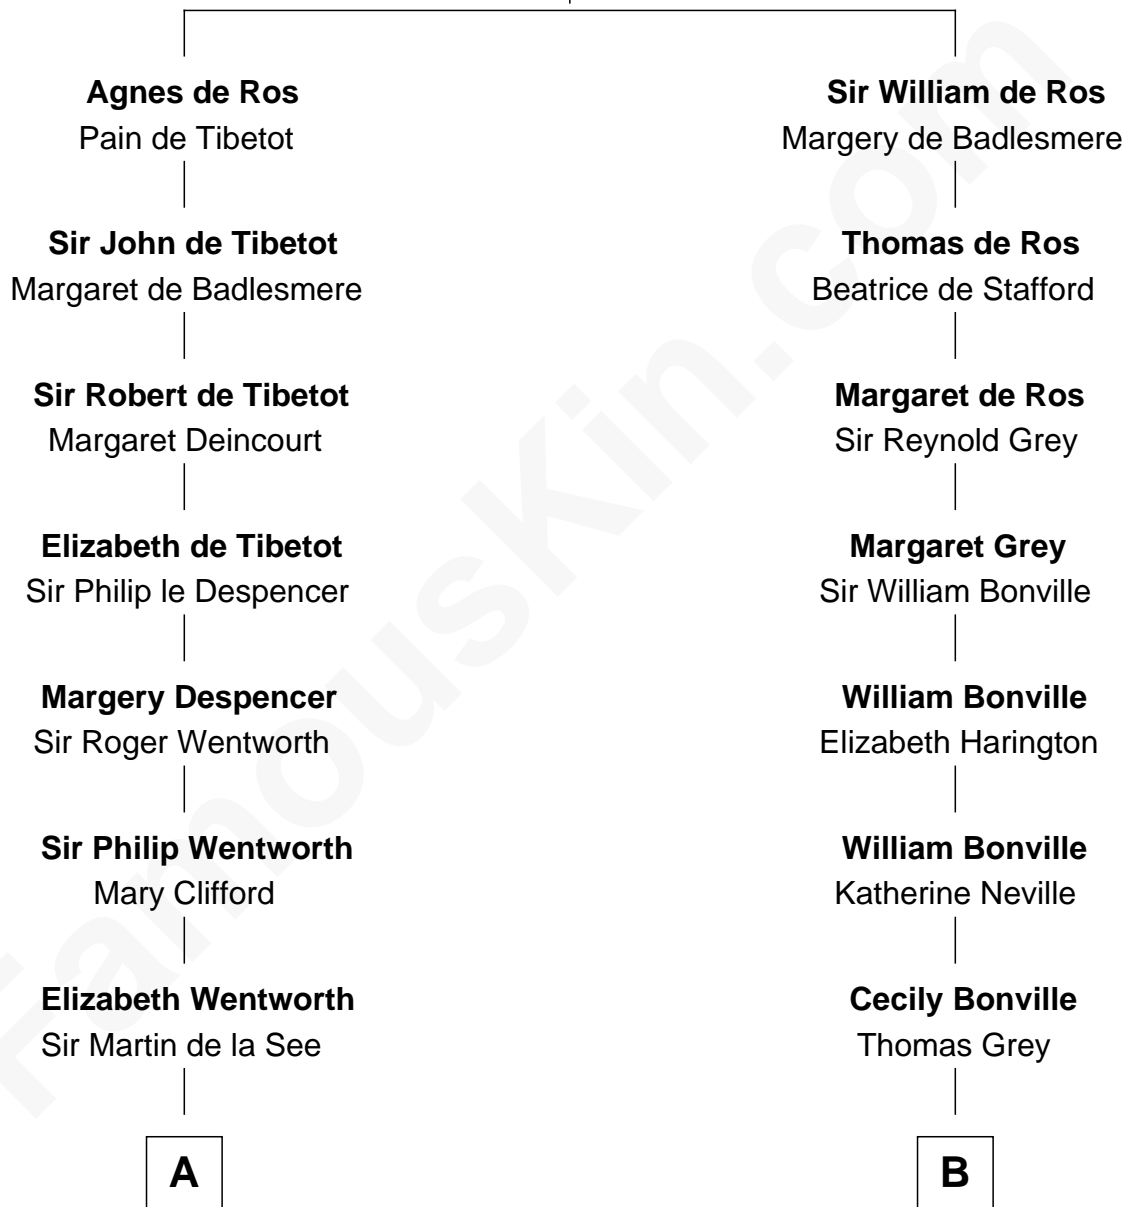

FamousKin.com

Relationship Chart of

Alice (Lee) Roosevelt

First Wife of President Theodore Roosevelt

18th cousin 3 times removed of

William Marsh Rice
Founder of Rice University

William de Ros
Maude de Vaux

C

Nancy Clarke
Francis Cabot

Mary Ann Cabot
Nathaniel Cabot Lee

John Clarke Lee
Harriet Paine Rose

George Cabot Lee
Caroline Watts Haskell

Alice (Lee) Roosevelt
Wife of President Theodore Roosevelt

D

David Rice
Patty Hall

William Marsh Rice
Founder of Rice University

FamousKin.com