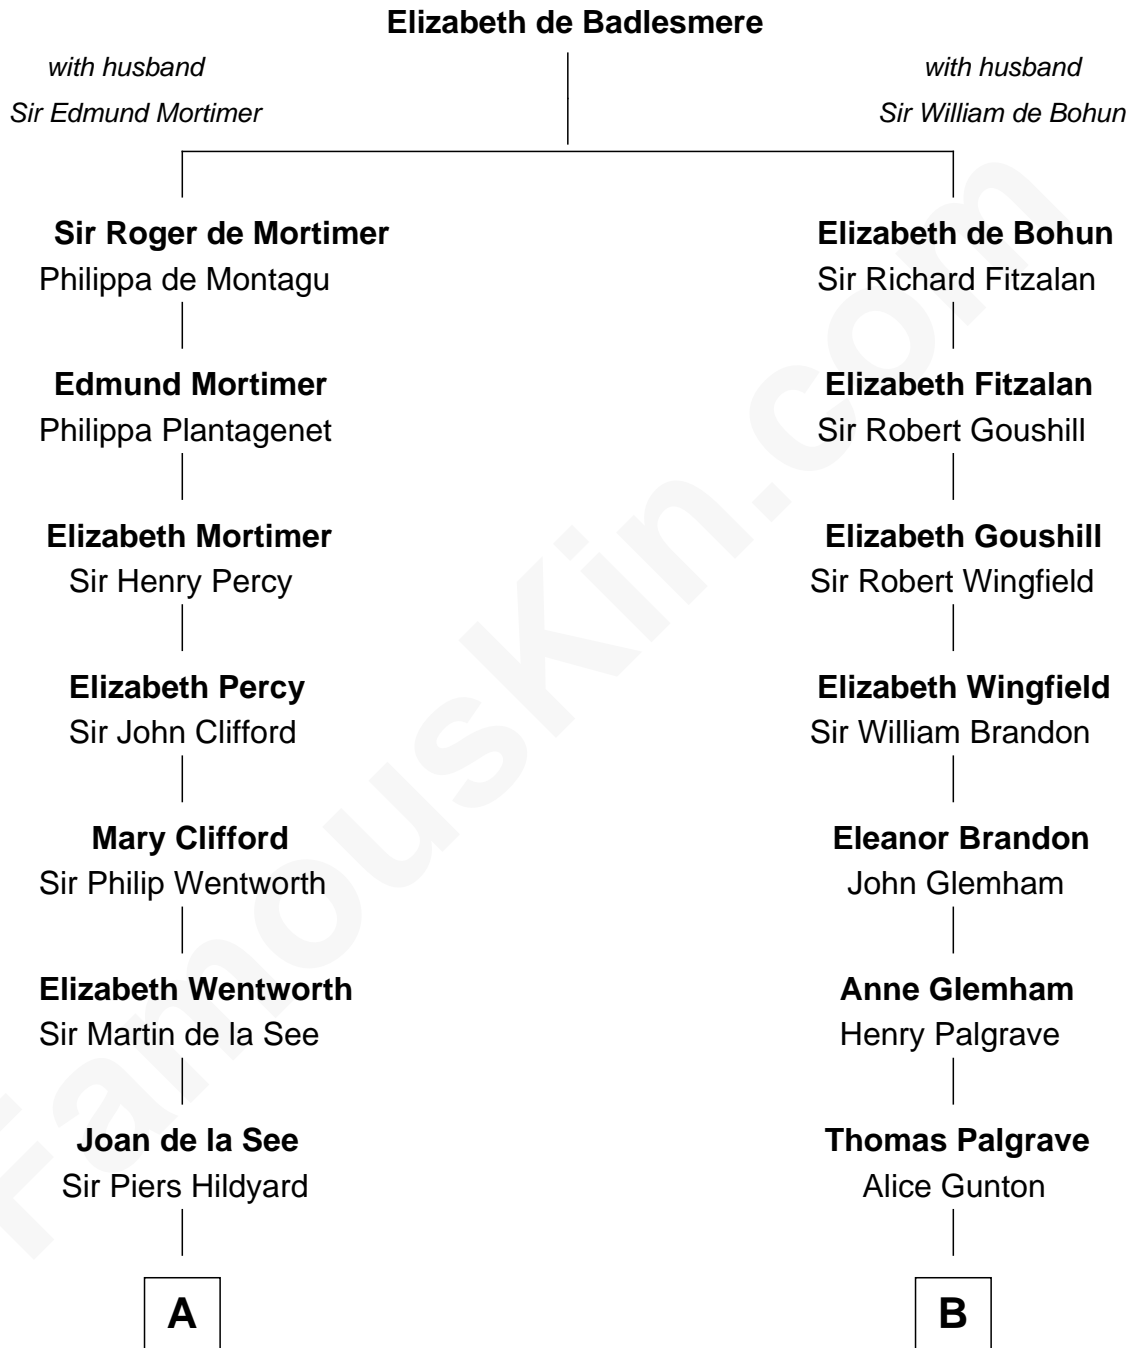

FamousKin.com

Relationship Chart of

Alice (Lee) Roosevelt

First Wife of President Theodore Roosevelt

16th cousin 4 times removed of

William Marsh Rice
Founder of Rice University

C

—
Mary Ann Cabot
Nathaniel Cabot Lee

—
John Clarke Lee
Harriet Paine Rose

—
George Cabot Lee
Caroline Watts Haskell

—
Alice (Lee) Roosevelt
Wife of President Theodore Roosevelt

FamousKin.com