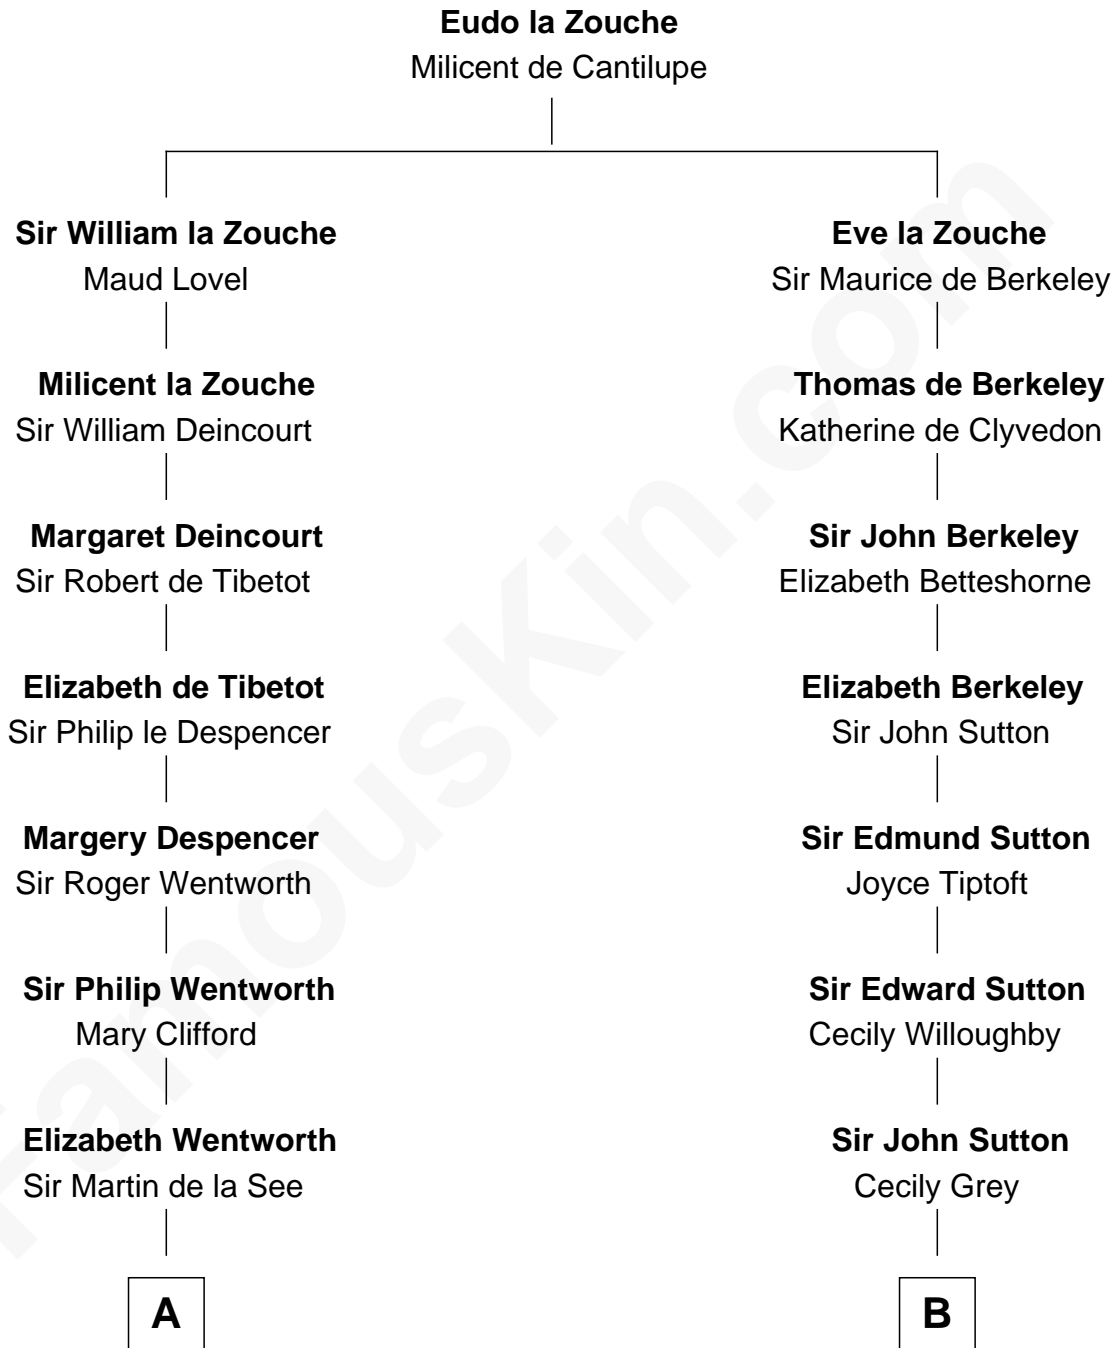

FamousKin.com

Relationship Chart of

Alice (Lee) Roosevelt

First Wife of President Theodore Roosevelt

17th cousin 4 times removed of

William Marsh Rice
Founder of Rice University

C

—
Nancy Clarke

Francis Cabot

—
Mary Ann Cabot

Nathaniel Cabot Lee

—
John Clarke Lee

Harriet Paine Rose

—
George Cabot Lee

Caroline Watts Haskell

—
Alice (Lee) Roosevelt