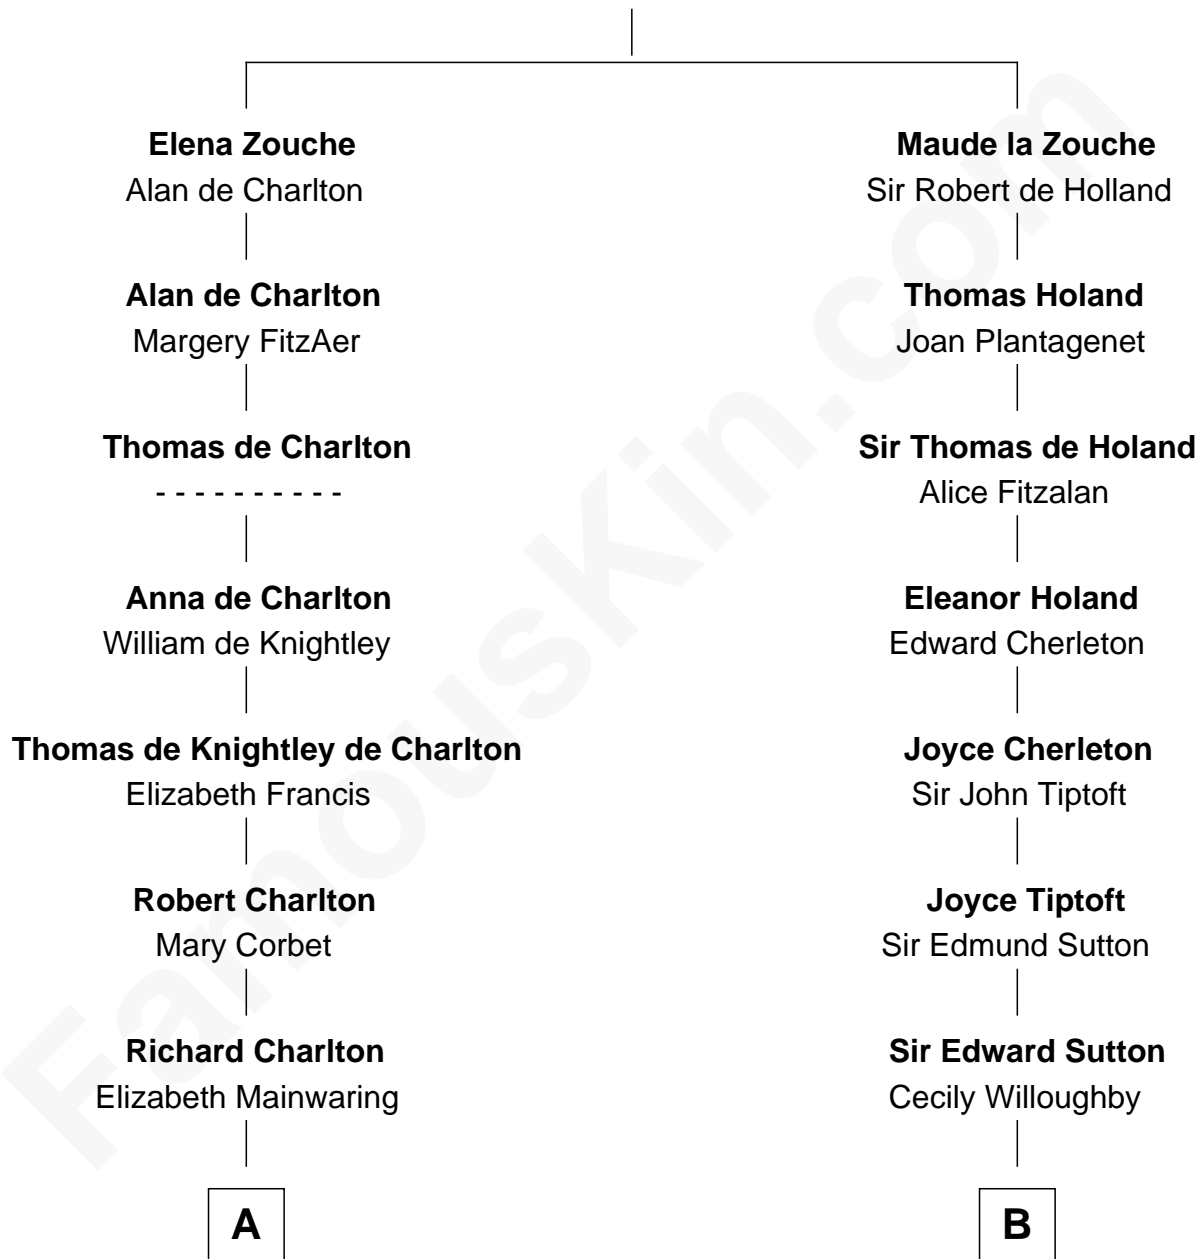

FamousKin.com

Relationship Chart of

Alice (Lee) Roosevelt

First Wife of President Theodore Roosevelt

18th cousin 2 times removed of

William Marsh Rice
Founder of Rice University

Sir Alan la Zouche
Eleanor de Segrave

C

Nathaniel Cabot Lee

Mary Ann Cabot

John Clarke Lee

Harriet Paine Rose

George Cabot Lee

Caroline Watts Haskell

Alice (Lee) Roosevelt