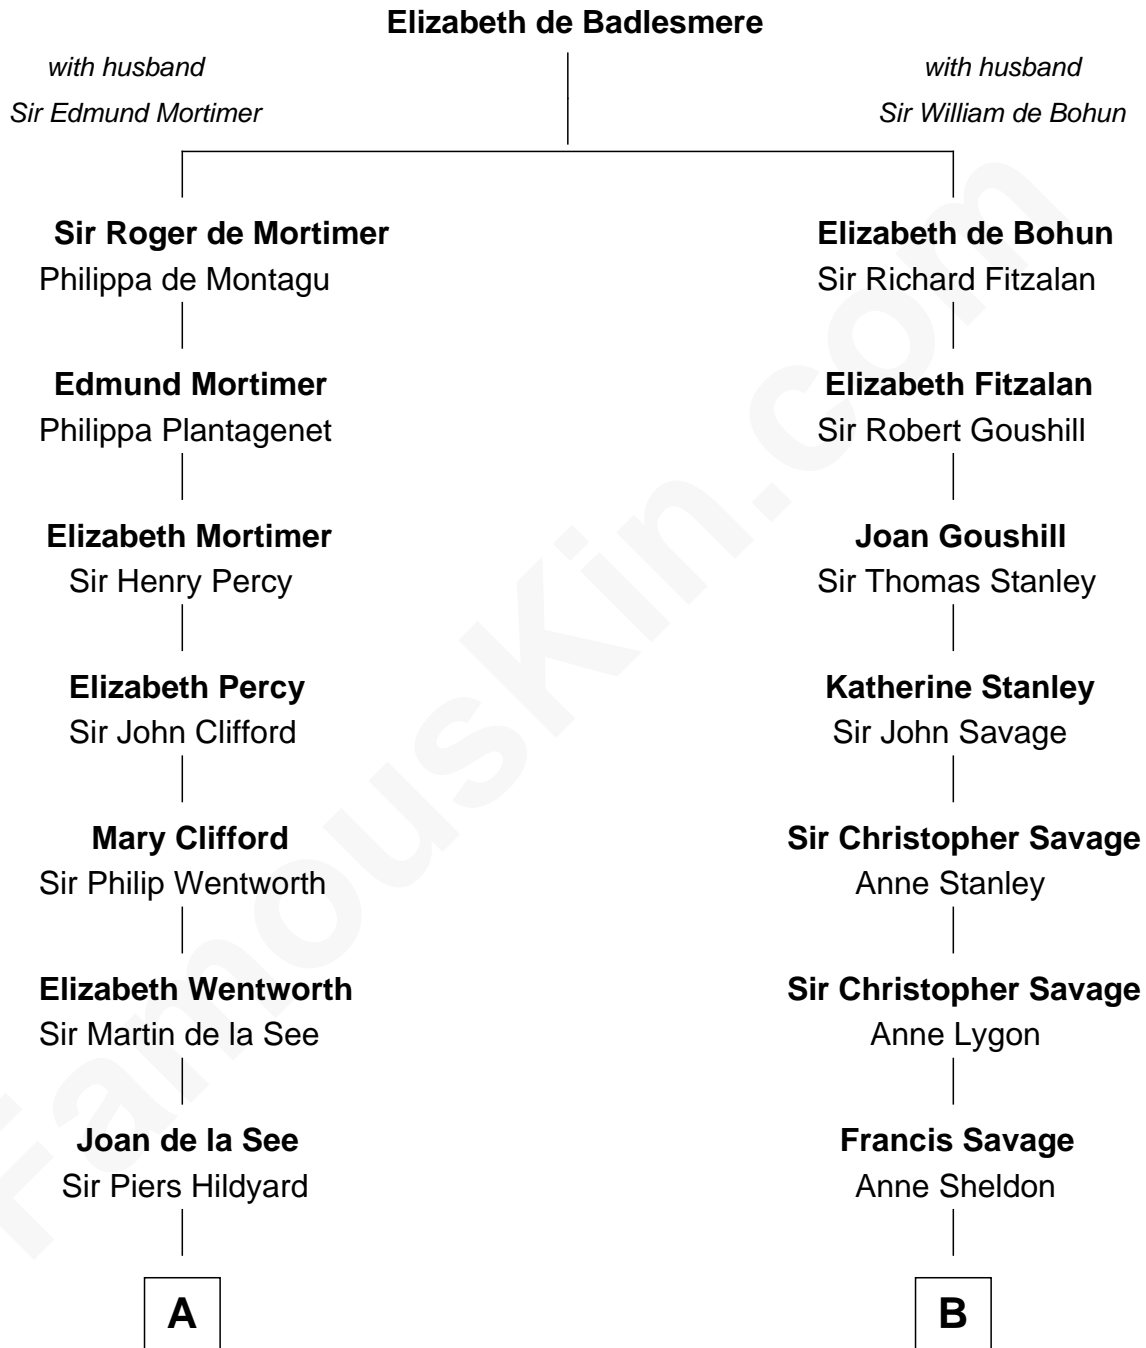

FamousKin.com

Relationship Chart of

Alice (Lee) Roosevelt

First Wife of President Theodore Roosevelt

18th cousin 2 times removed of

General George C. Marshall

Author of "The Marshall Plan"

C

Mary Ann Cabot
Nathaniel Cabot Lee

John Clarke Lee
Harriet Paine Rose

George Cabot Lee
Caroline Watts Haskell

Alice (Lee) Roosevelt
Wife of President Theodore Roosevelt

D

George Catlett Marshall
Laura Emily Bradford