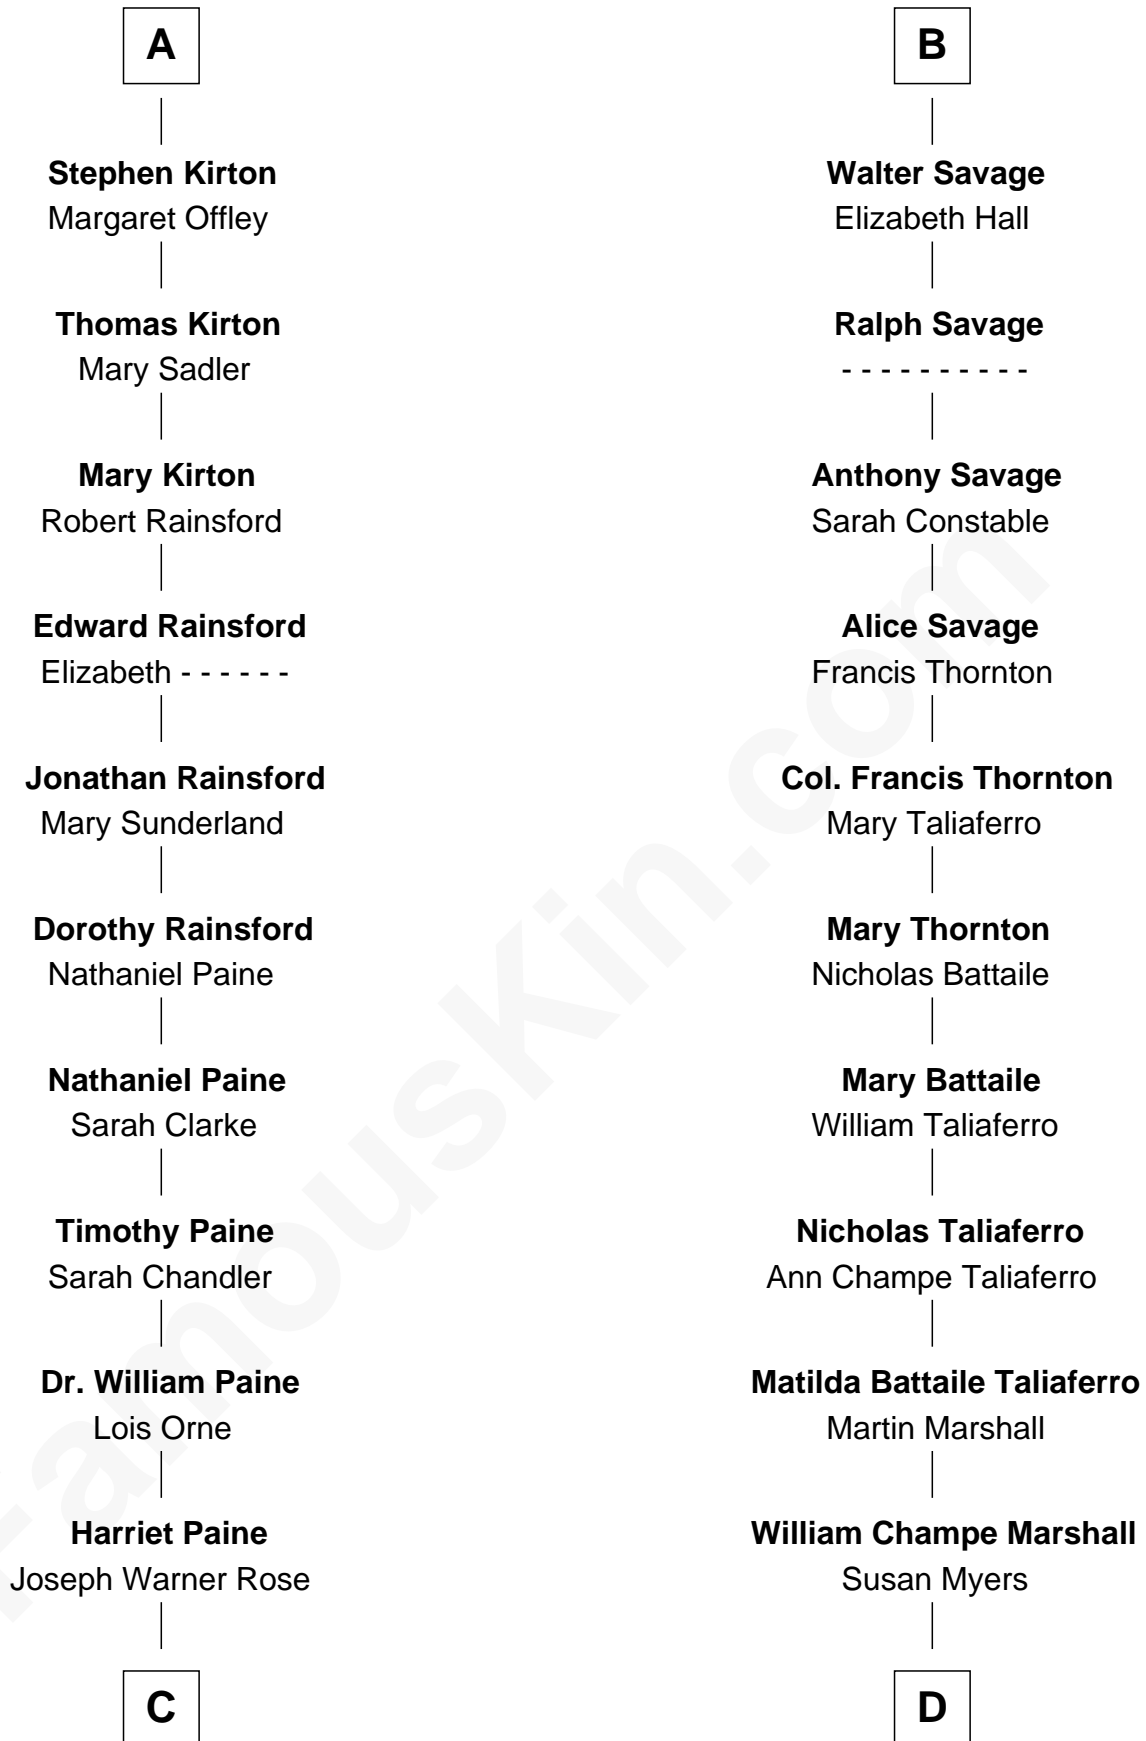

FamousKin.com

Relationship Chart of

Alice (Lee) Roosevelt

First Wife of President Theodore Roosevelt

18th cousin 1 time removed of

General George C. Marshall

Author of "The Marshall Plan"

C

Harriet Paine Rose
John Clarke Lee

George Cabot Lee
Caroline Watts Haskell

Alice (Lee) Roosevelt
Wife of President Theodore Roosevelt

D

George Catlett Marshall
Laura Emily Bradford

General George C. Marshall
U.S. Army - World War II

FamousKin.com