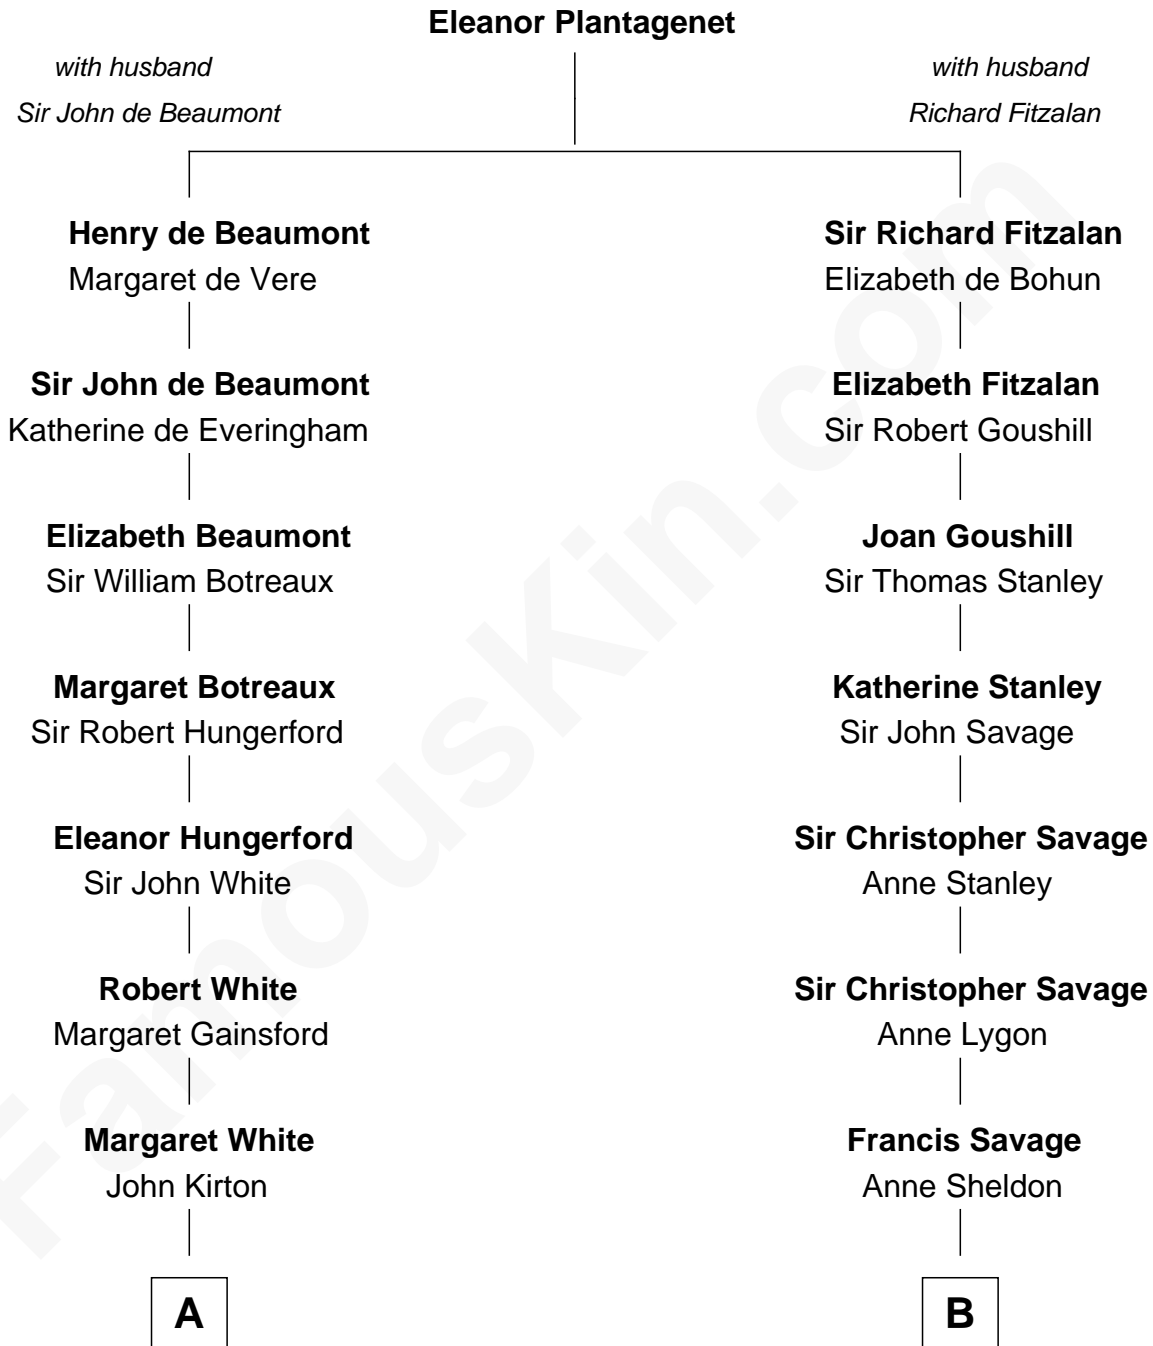

FamousKin.com

Relationship Chart of

Alice (Lee) Roosevelt

First Wife of President Theodore Roosevelt

18th cousin 1 time removed of

General George C. Marshall

Author of "The Marshall Plan"

C

Harriet Paine Rose
John Clarke Lee

George Cabot Lee
Caroline Watts Haskell

Alice (Lee) Roosevelt
Wife of President Theodore Roosevelt

D

George Catlett Marshall
Laura Emily Bradford

General George C. Marshall
U.S. Army - World War II