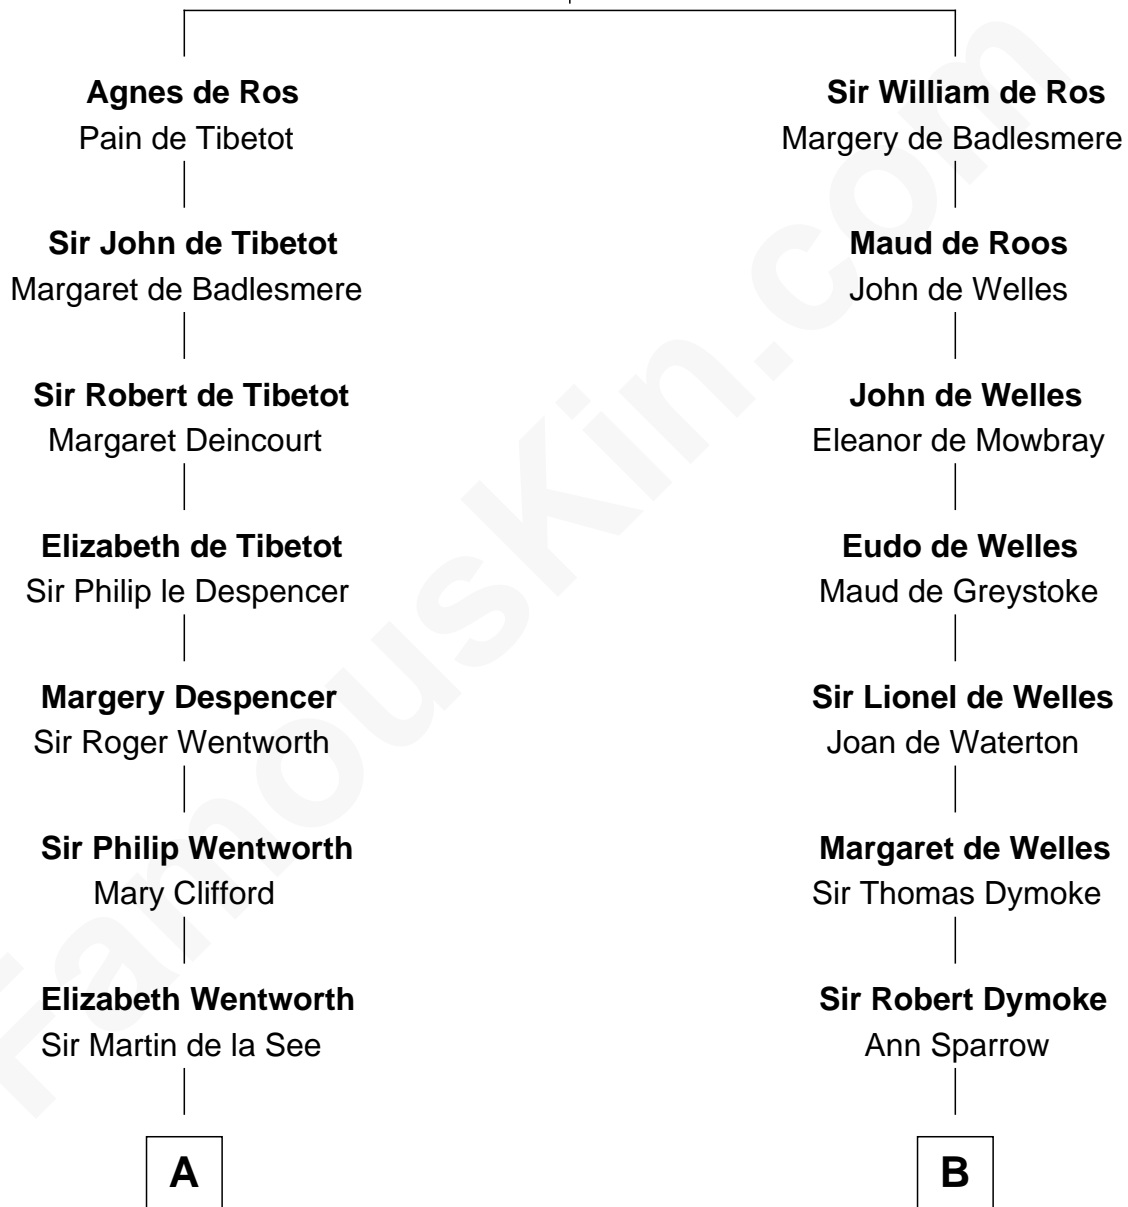

FamousKin.com

Relationship Chart of

Alice (Lee) Roosevelt

First Wife of President Theodore Roosevelt

15th cousin 6 times removed of

Meriwether Lewis

Lewis and Clark Expedition

William de Ros
Maude de Vaux

Caroline Watts Haskell

Alice (Lee) Roosevelt

Wife of President Theodore Roosevelt

FamousKin.com