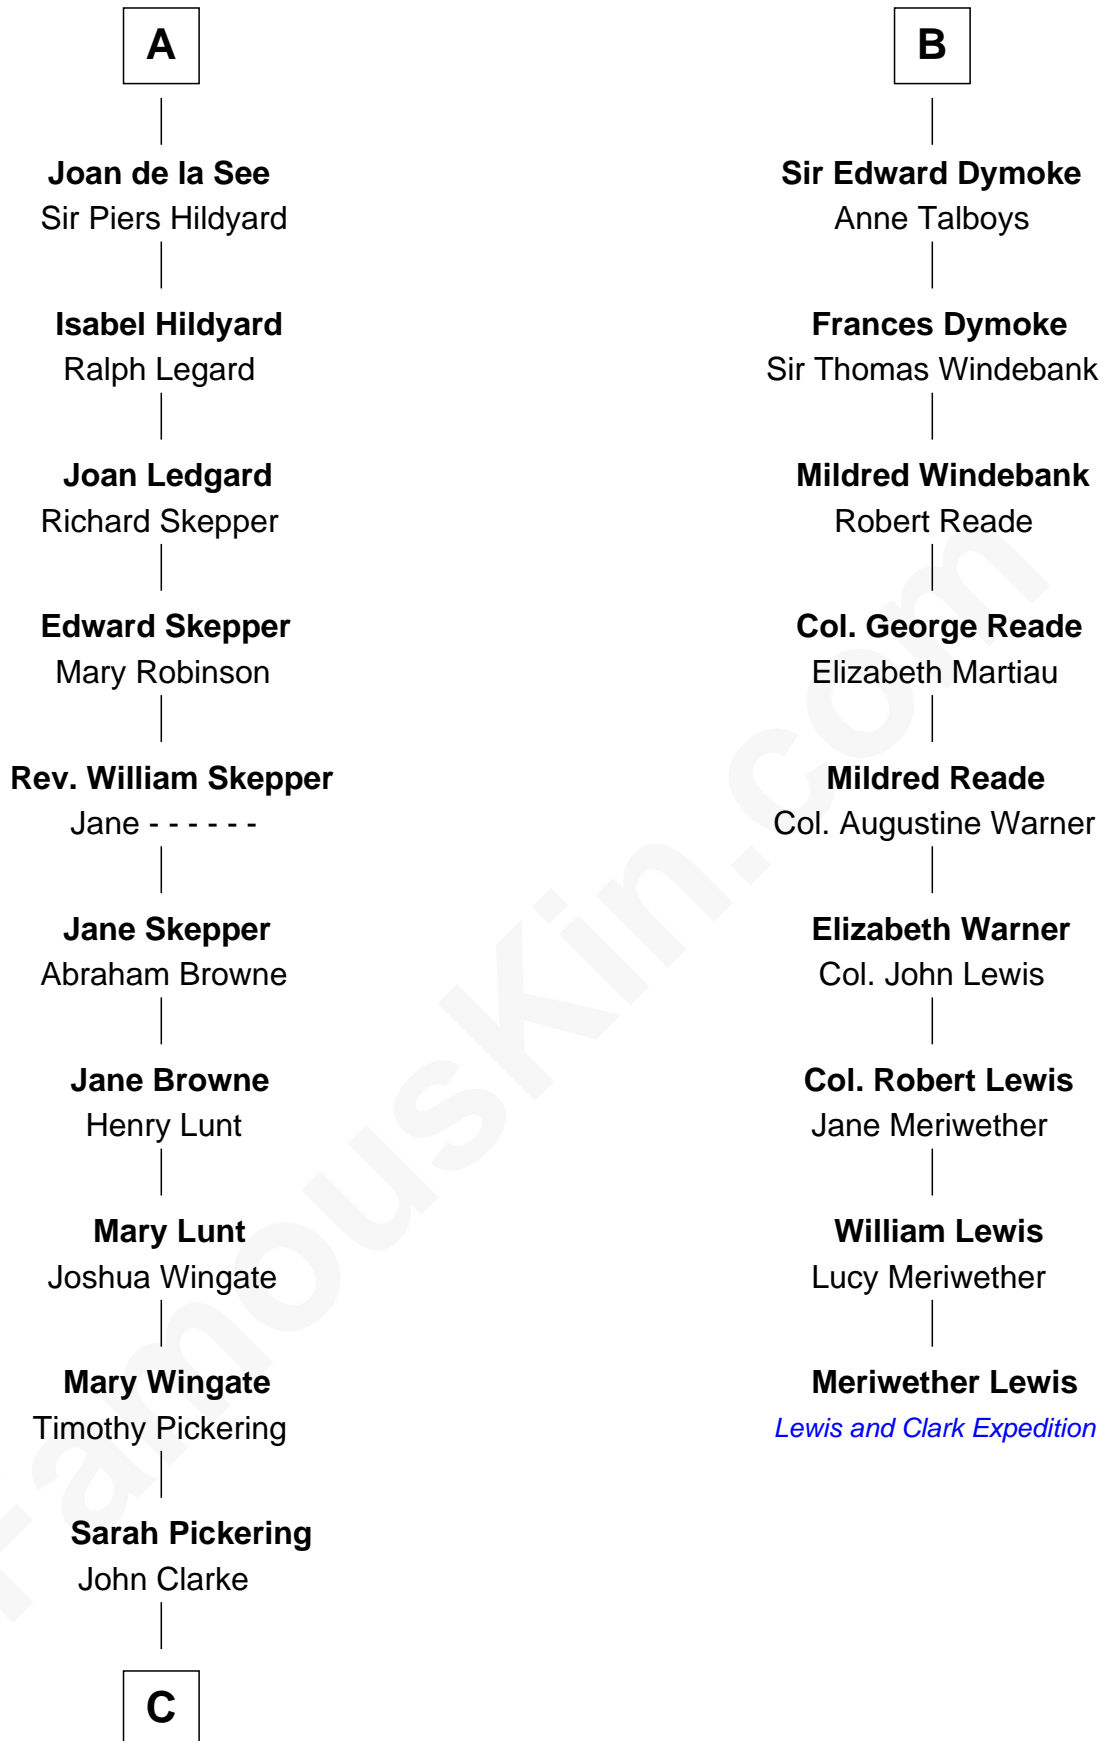

FamousKin.com

Relationship Chart of

Alice (Lee) Roosevelt

First Wife of President Theodore Roosevelt

15th cousin 6 times removed of

Meriwether Lewis

Lewis and Clark Expedition

William de Ros
Maude de Vaux

Caroline Watts Haskell

Alice (Lee) Roosevelt

Wife of President Theodore Roosevelt

FamousKin.com