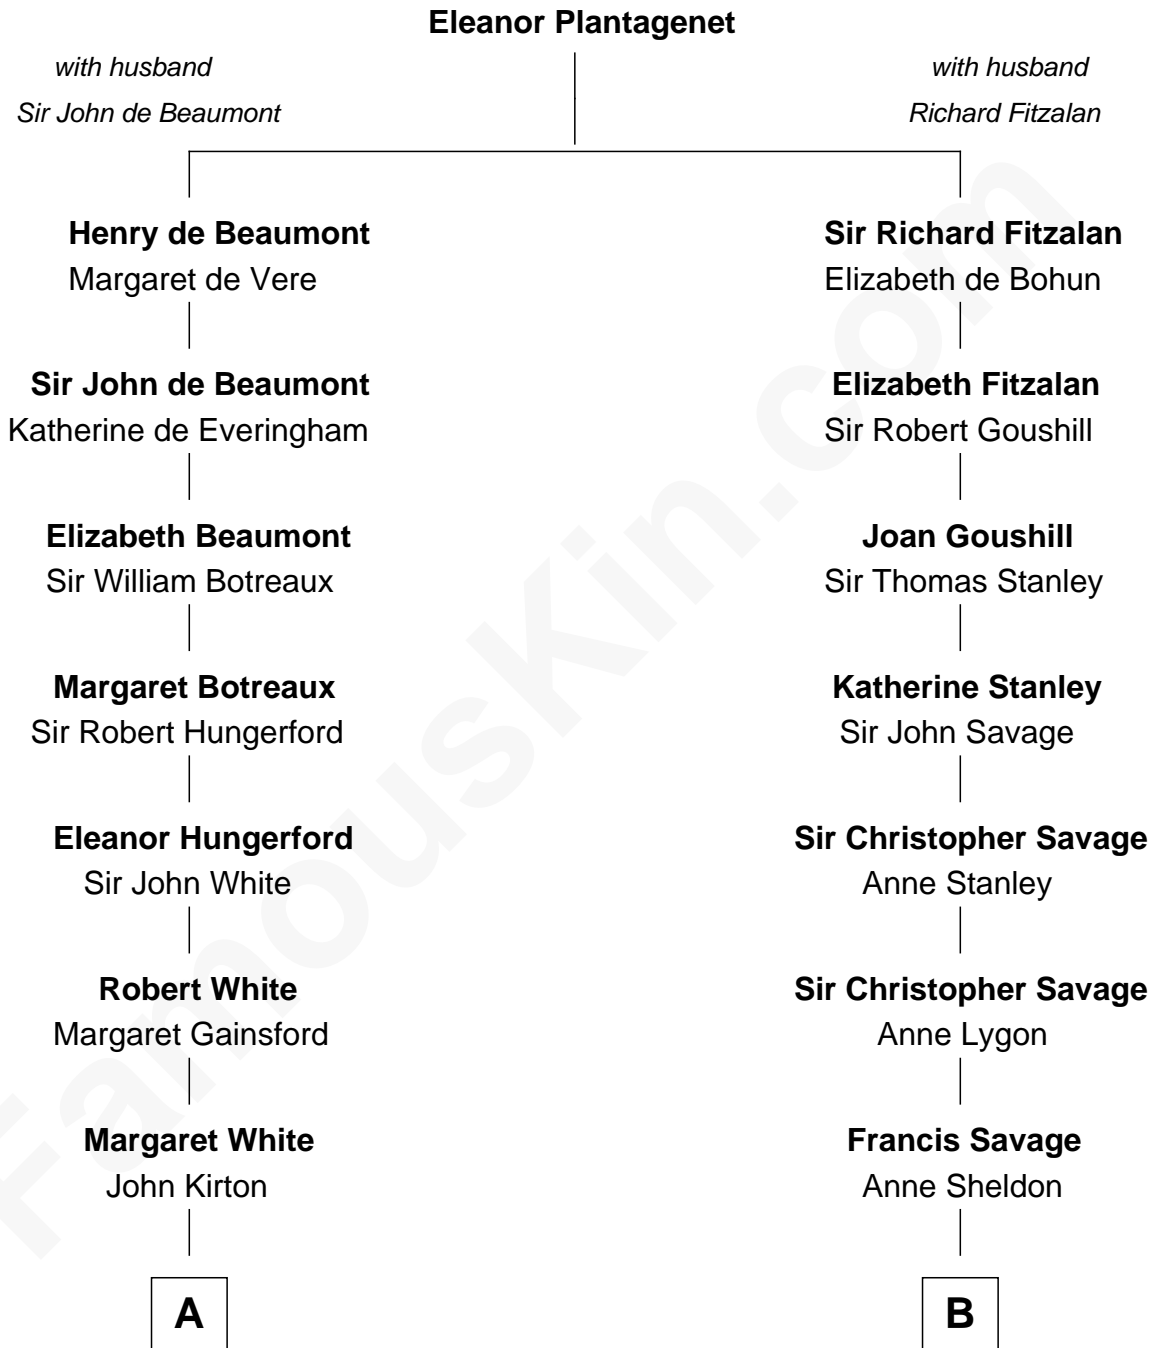

FamousKin.com

Relationship Chart of

Alice (Lee) Roosevelt

First Wife of President Theodore Roosevelt

14th cousin 5 times removed of

Meriwether Lewis

Lewis and Clark Expedition

C

—
Harriet Paine Rose

John Clarke Lee

—
George Cabot Lee
Caroline Watts Haskell

—
Alice (Lee) Roosevelt
Wife of President Theodore Roosevelt

FamousKin.com