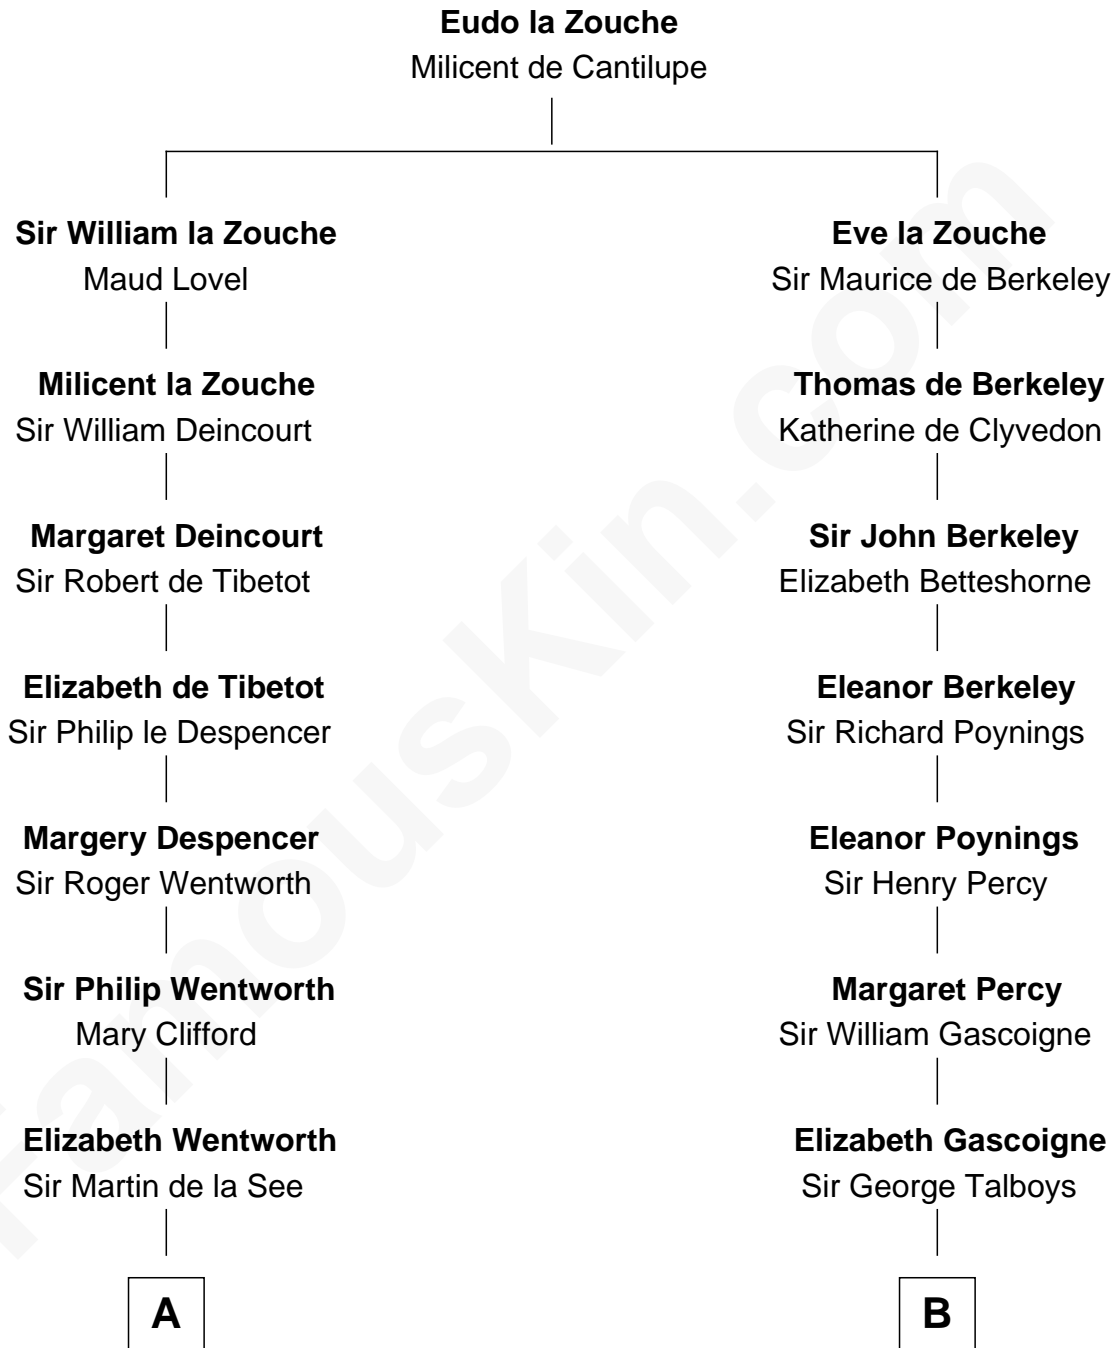

FamousKin.com

Relationship Chart of

Alice (Lee) Roosevelt

First Wife of President Theodore Roosevelt

15th cousin 6 times removed of

Meriwether Lewis

Lewis and Clark Expedition