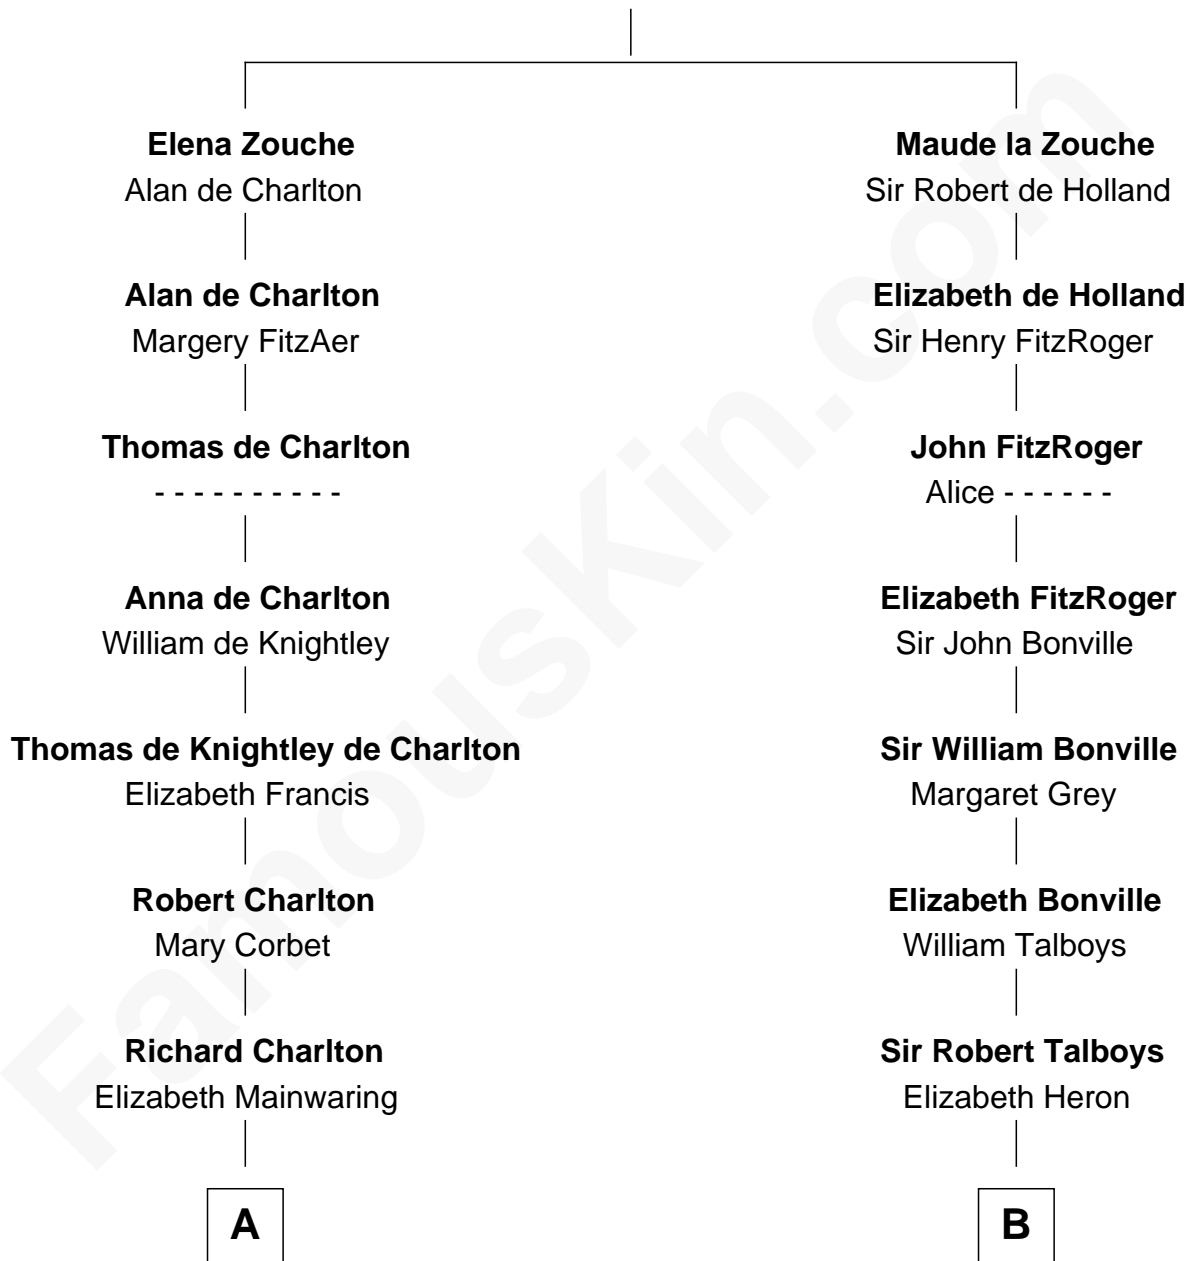

FamousKin.com

Relationship Chart of

Alice (Lee) Roosevelt

First Wife of President Theodore Roosevelt

16th cousin 4 times removed of

Meriwether Lewis

Lewis and Clark Expedition

Sir Alan la Zouche
Eleanor de Segrave

C

—
Nathaniel Cabot Lee

Mary Ann Cabot

—
John Clarke Lee

Harriet Paine Rose

—
George Cabot Lee

Caroline Watts Haskell

—
Alice (Lee) Roosevelt

Wife of President Theodore Roosevelt

FamousKin.com