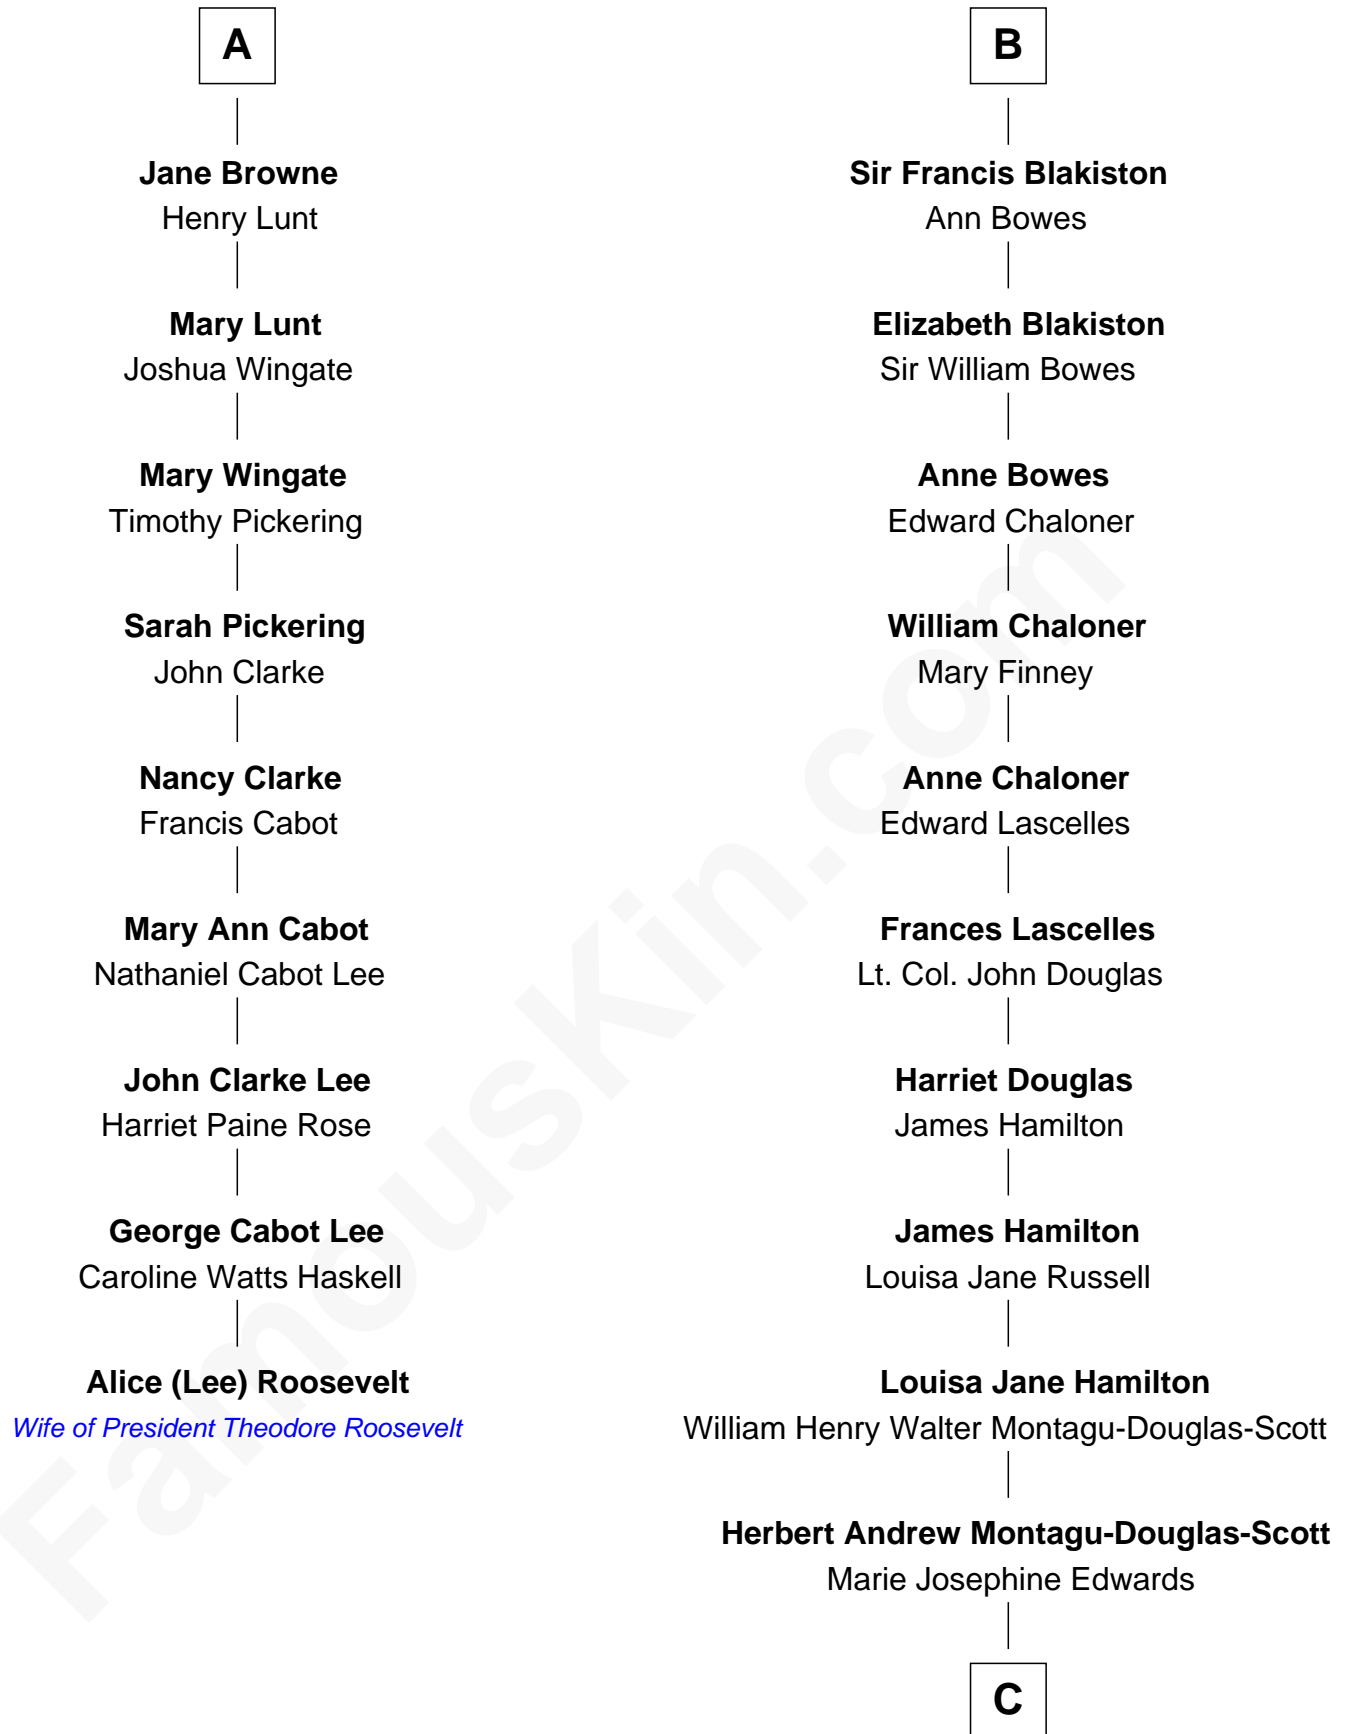

FamousKin.com

Relationship Chart of

Alice (Lee) Roosevelt

First Wife of President Theodore Roosevelt

15th cousin 4 times removed of

Sarah Ferguson
Duchess of York

Sir John Hastings
Anne Morley

C

—
Marian Louisa Montagu-Douglas-Scott

Andrew Henry Ferguson

—
Ronald Ivor Ferguson

Susan Mary Wright

—
Sarah Ferguson

Duchess of York

FamousKin.com