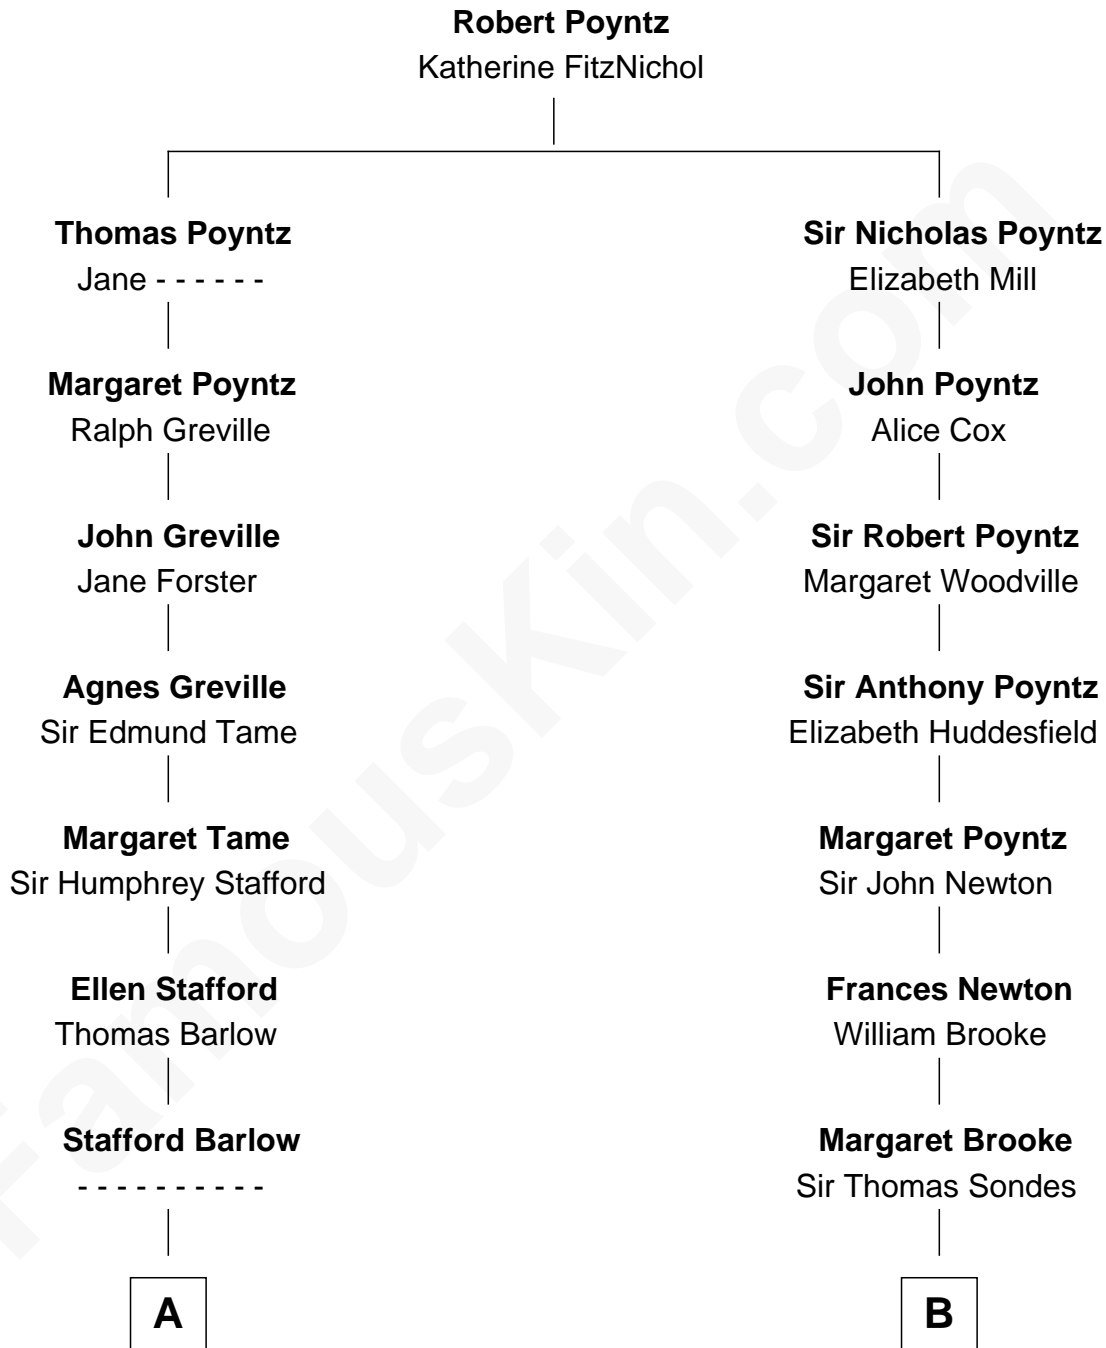

# FamousKin.com

## Relationship Chart of

### Alice (Lee) Roosevelt

*First Wife of President Theodore Roosevelt*

16th cousin 4 times removed of

**Sarah Ferguson**  
*Duchess of York*

**C**

**Herbert Andrew Montagu-Douglas-Scott**

Marie Josephine Edwards