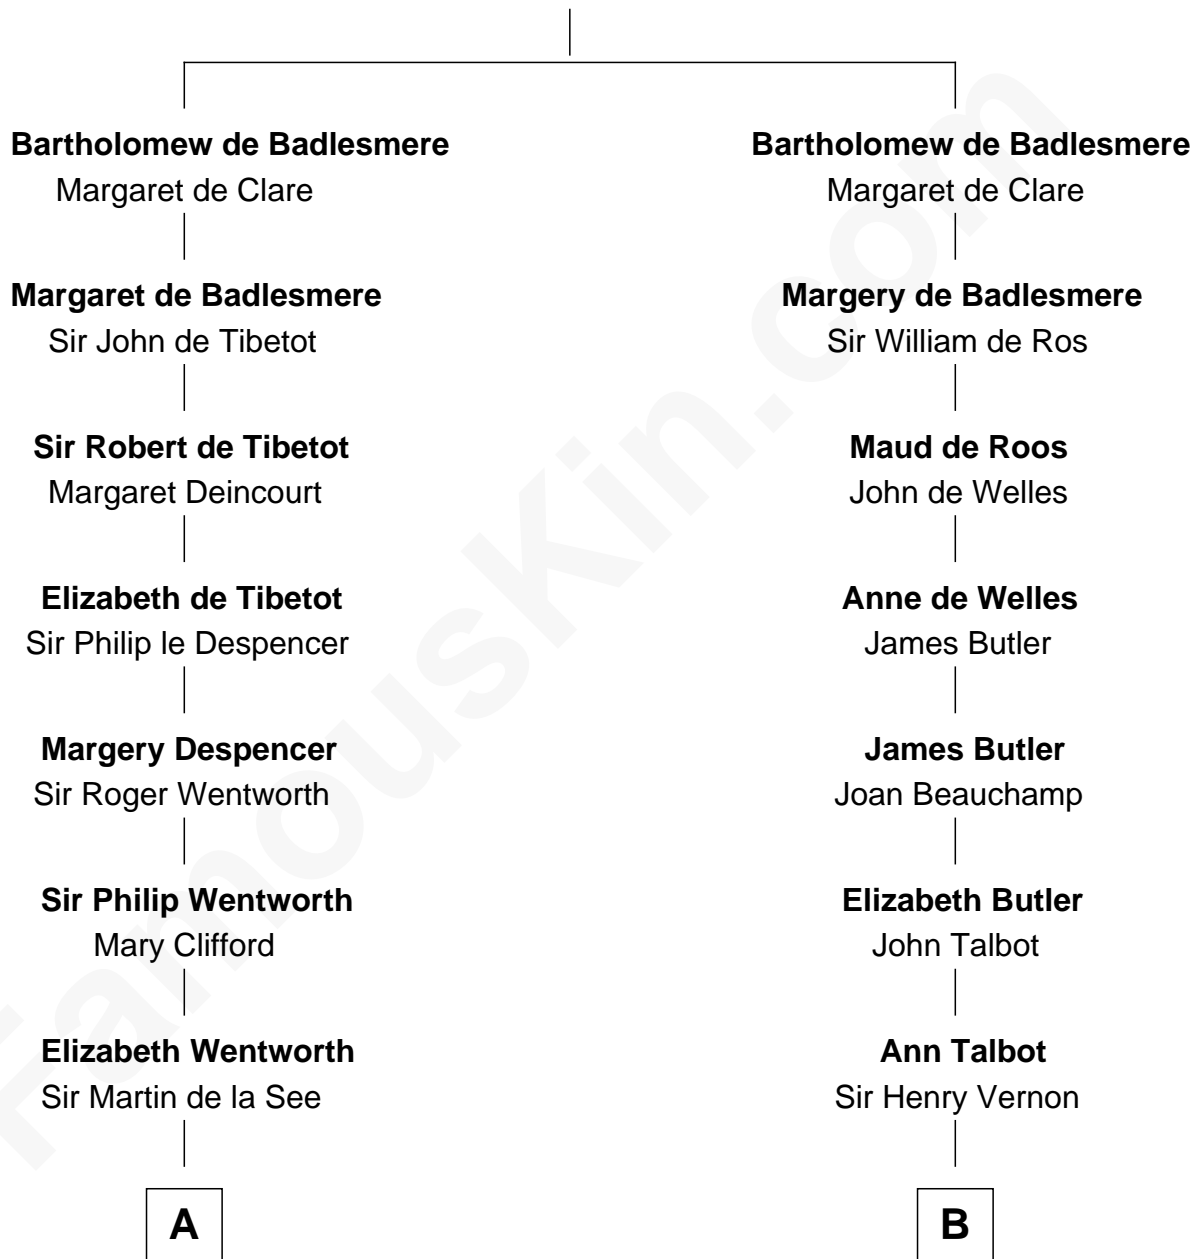

FamousKin.com

Relationship Chart of

Alice (Lee) Roosevelt

First Wife of President Theodore Roosevelt

19th cousin 2 times removed of

Olivia De Havilland
Movie Actress

Gunselm de Badlesmere

C

Nancy Clarke
Francis Cabot

Mary Ann Cabot
Nathaniel Cabot Lee

John Clarke Lee
Harriet Paine Rose

George Cabot Lee
Caroline Watts Haskell

Alice (Lee) Roosevelt
Wife of President Theodore Roosevelt

D

Margaret Letitia Molesworth
Charles Richard De Havilland

Walter Augustus De Havilland
Lillian Augusta Ruse

Olivia De Havilland
Movie Actress