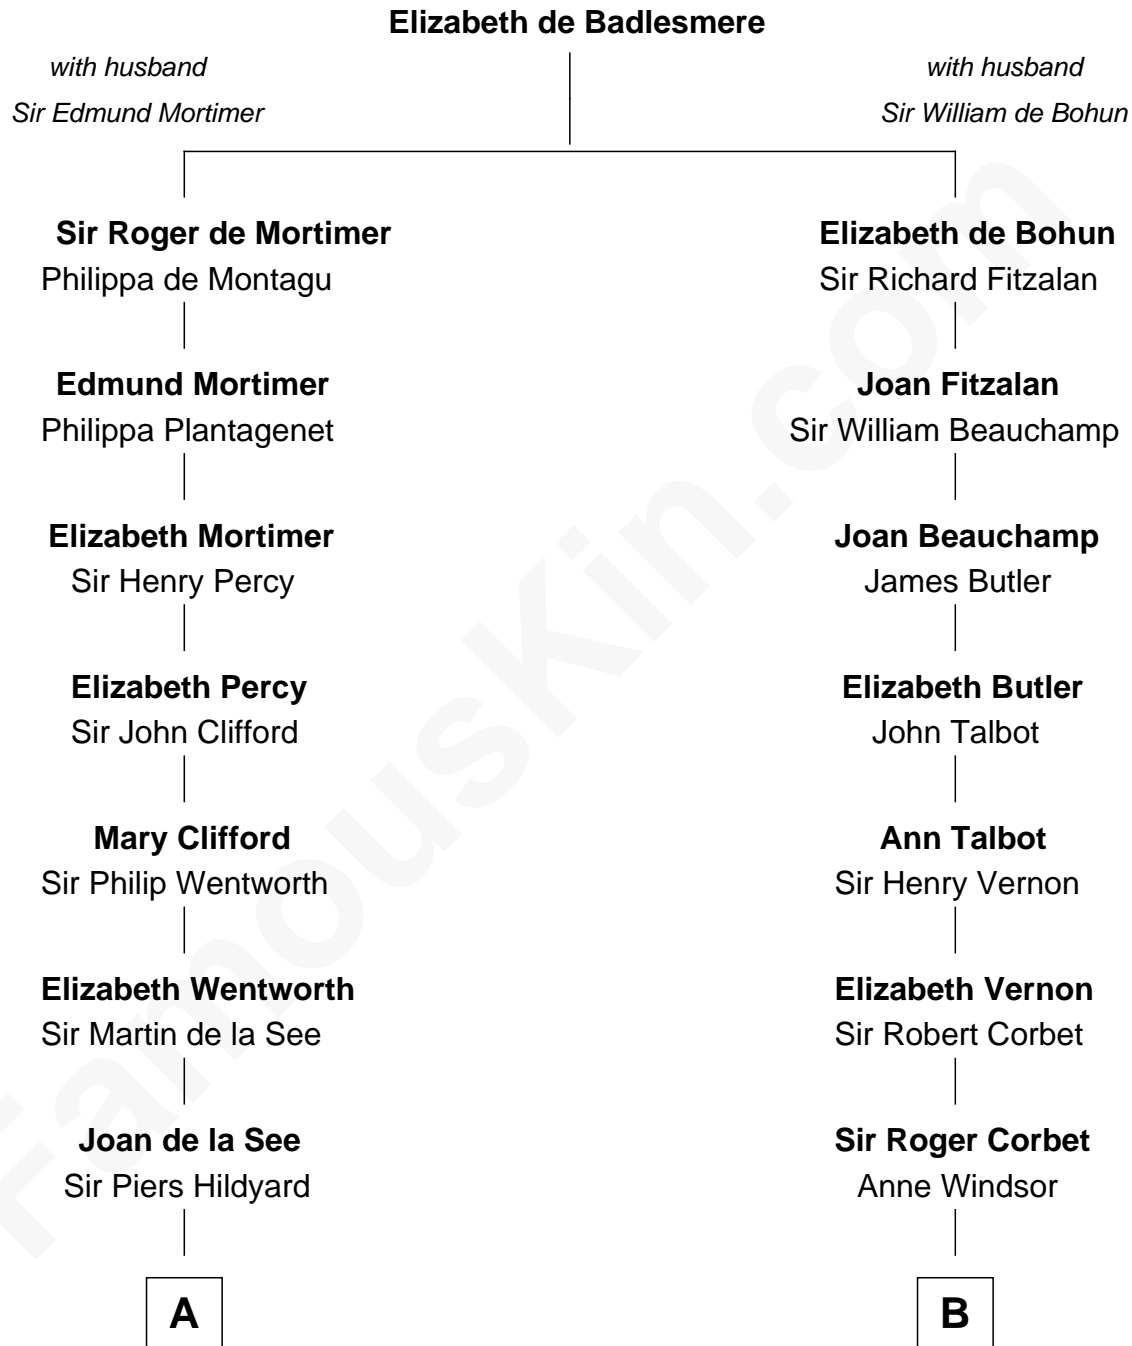

FamousKin.com

Relationship Chart of

Alice (Lee) Roosevelt

First Wife of President Theodore Roosevelt

17th cousin 3 times removed of

Joan Fontaine
Movie Actress

C

—
Mary Ann Cabot
Nathaniel Cabot Lee

—
John Clarke Lee
Harriet Paine Rose

—
George Cabot Lee
Caroline Watts Haskell

—
Alice (Lee) Roosevelt
Wife of President Theodore Roosevelt