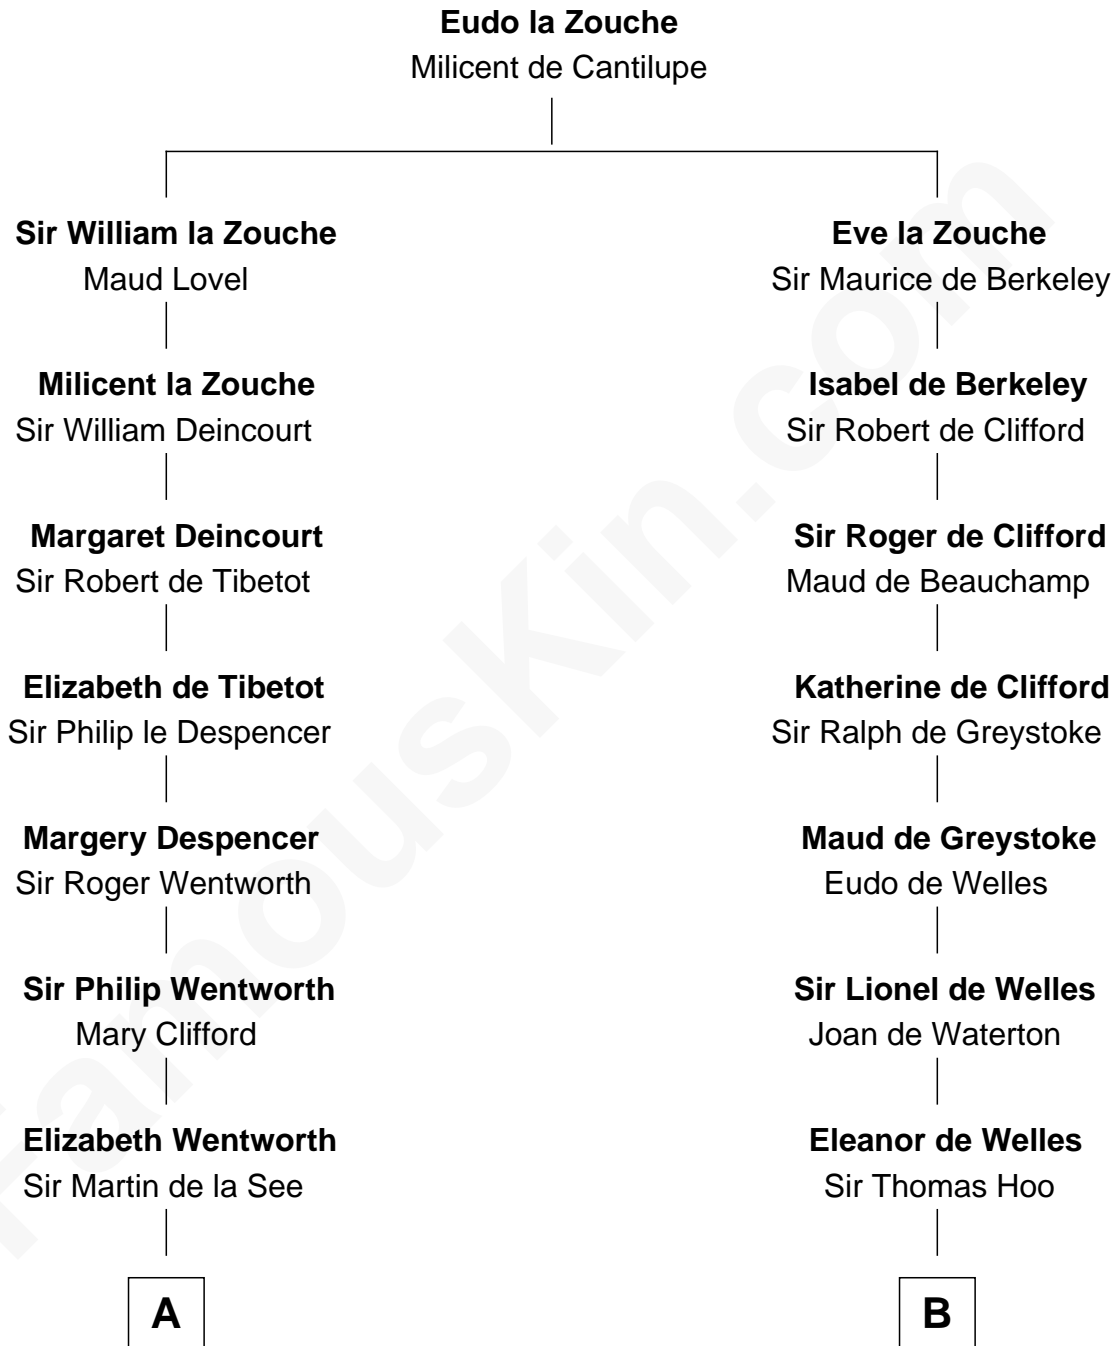

## Relationship Chart of

### Alice (Lee) Roosevelt

*First Wife of President Theodore Roosevelt*

20th cousin 1 time removed of

**Joan Fontaine**

*Movie Actress*

**C**

**Nancy Clarke**  
Francis Cabot

**Mary Ann Cabot**  
Nathaniel Cabot Lee