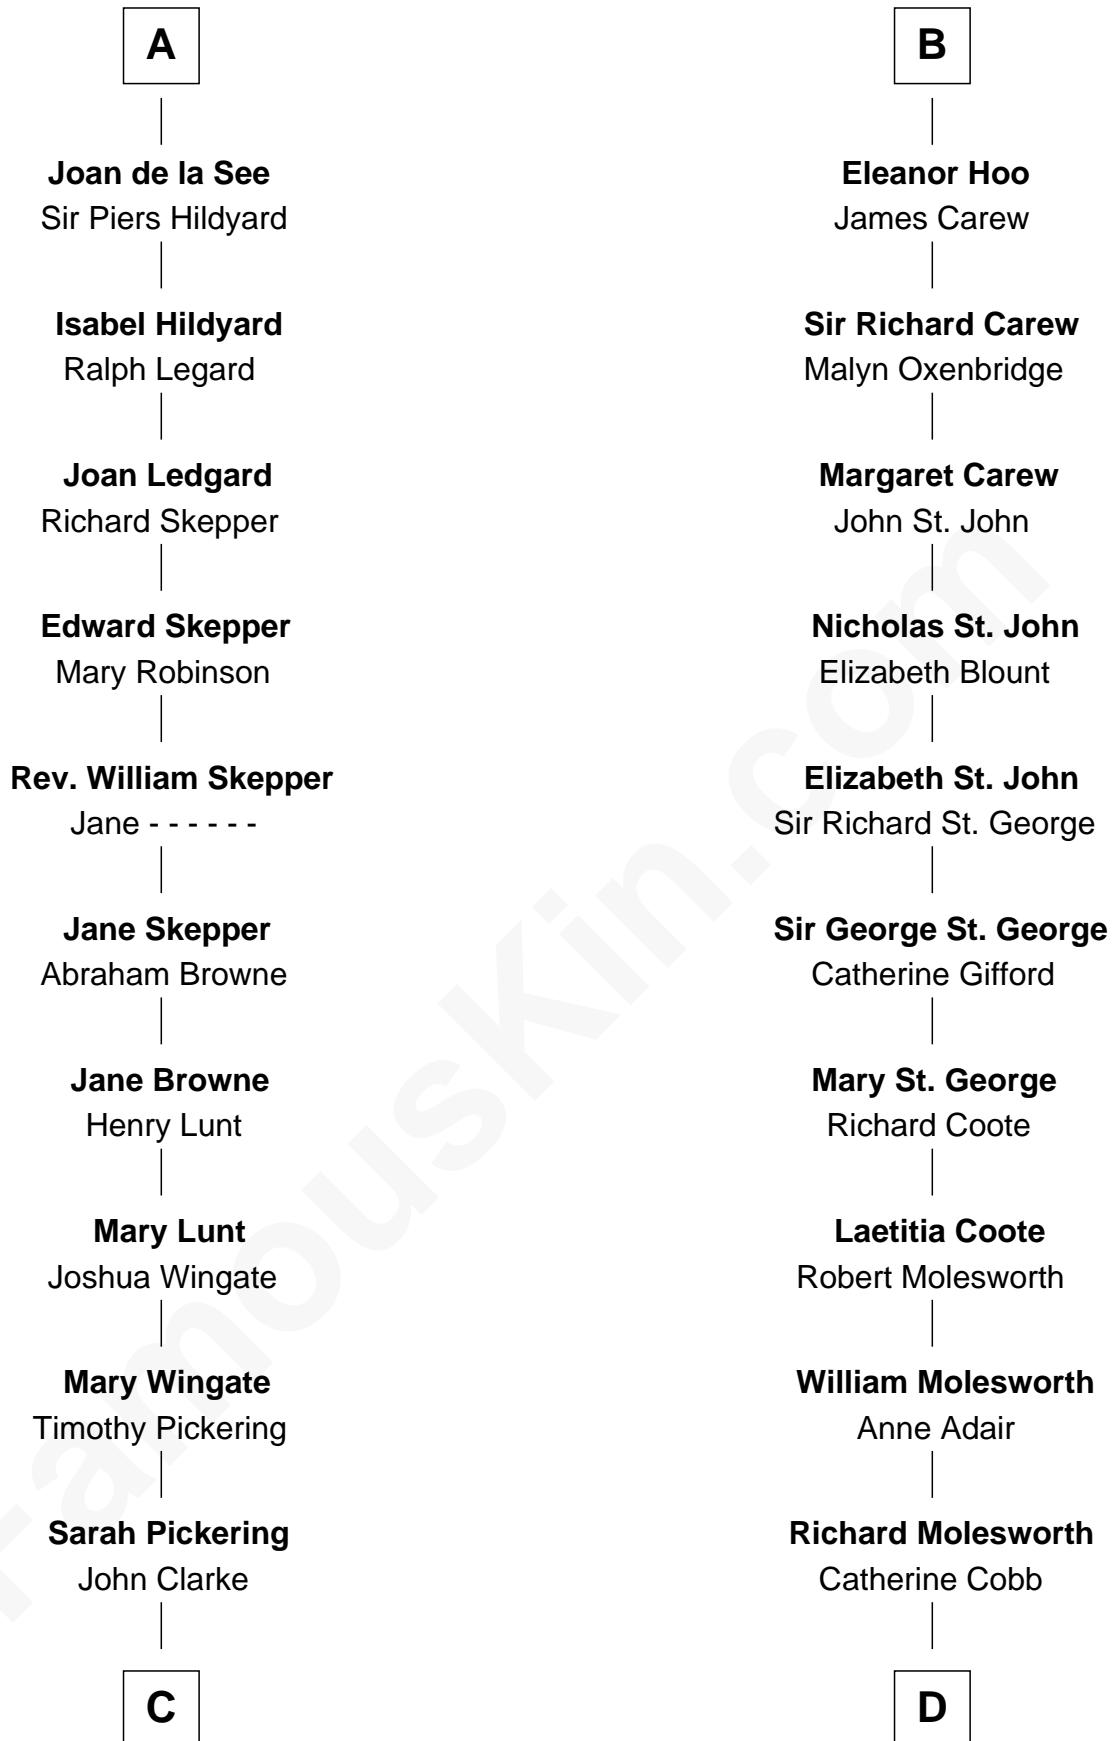

## Relationship Chart of

### Alice (Lee) Roosevelt

*First Wife of President Theodore Roosevelt*

20th cousin 1 time removed of

**Joan Fontaine**

*Movie Actress*

**C**

**Nancy Clarke**  
Francis Cabot

**Mary Ann Cabot**  
Nathaniel Cabot Lee

**John Clarke Lee**  
Harriet Paine Rose

**George Cabot Lee**  
Caroline Watts Haskell

**Alice (Lee) Roosevelt**  
*Wife of President Theodore Roosevelt*

**D**

**John Molesworth**  
Louise Tomkyns

**Margaret Letitia Molesworth**  
Charles Richard De Havilland