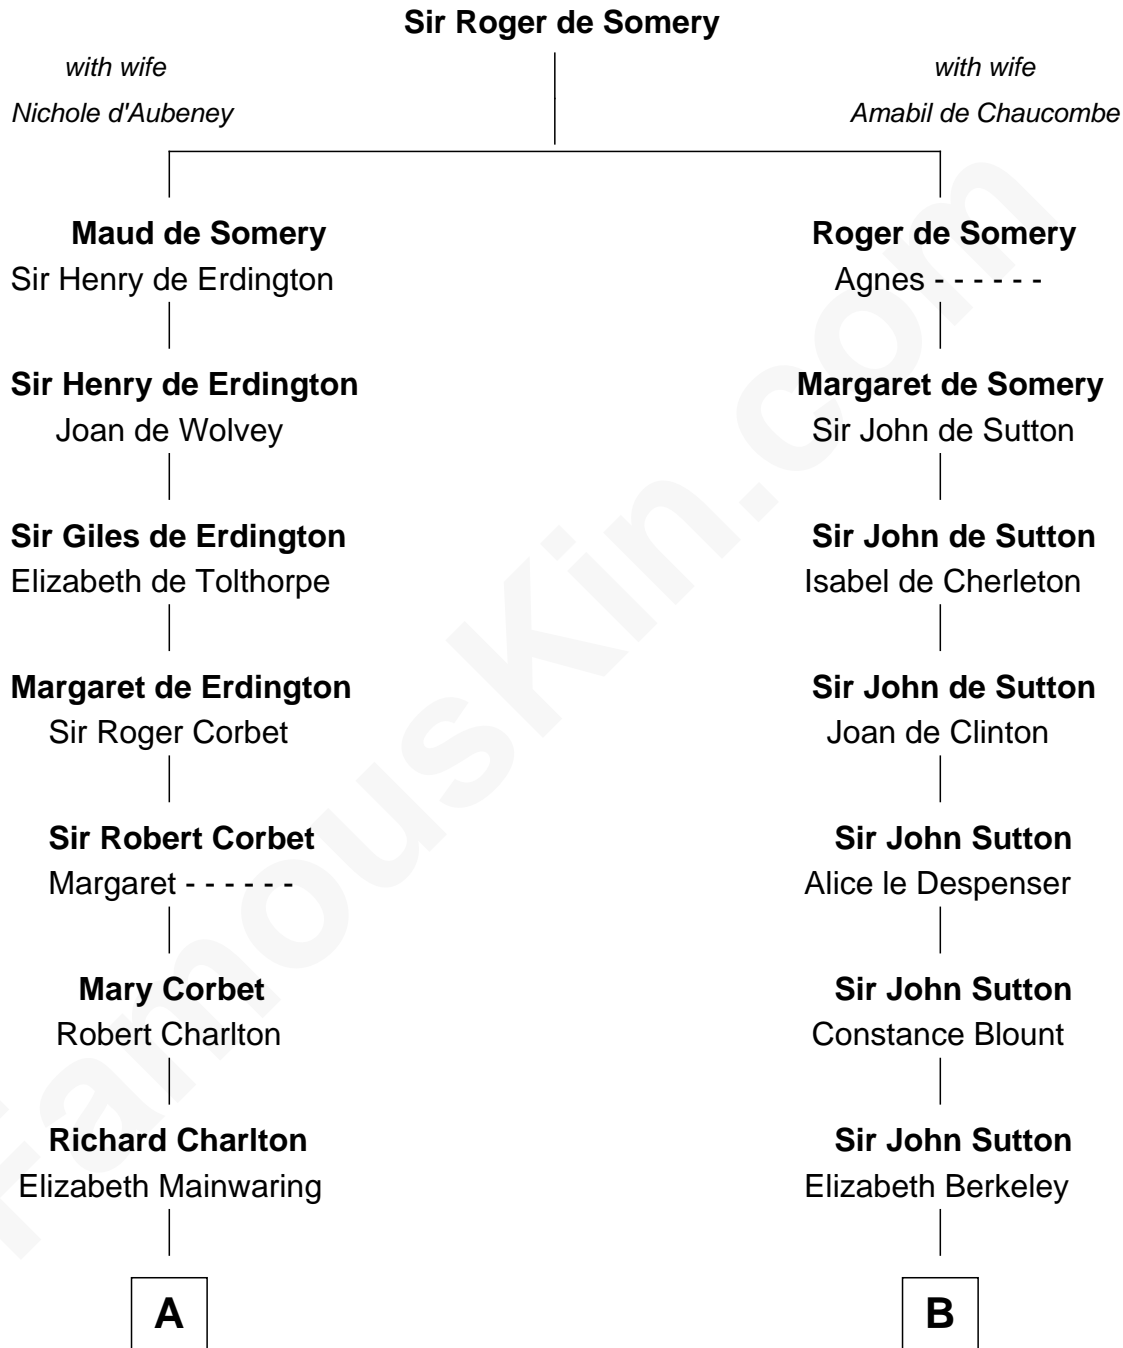

FamousKin.com

Relationship Chart of

Alice (Lee) Roosevelt

First Wife of President Theodore Roosevelt

17th cousin 3 times removed of

DeWitt Clinton

6th Governor of New York

C

—
Nathaniel Cabot Lee

Mary Ann Cabot

—
John Clarke Lee

Harriet Paine Rose

—
George Cabot Lee

Caroline Watts Haskell

—
Alice (Lee) Roosevelt

Wife of President Theodore Roosevelt