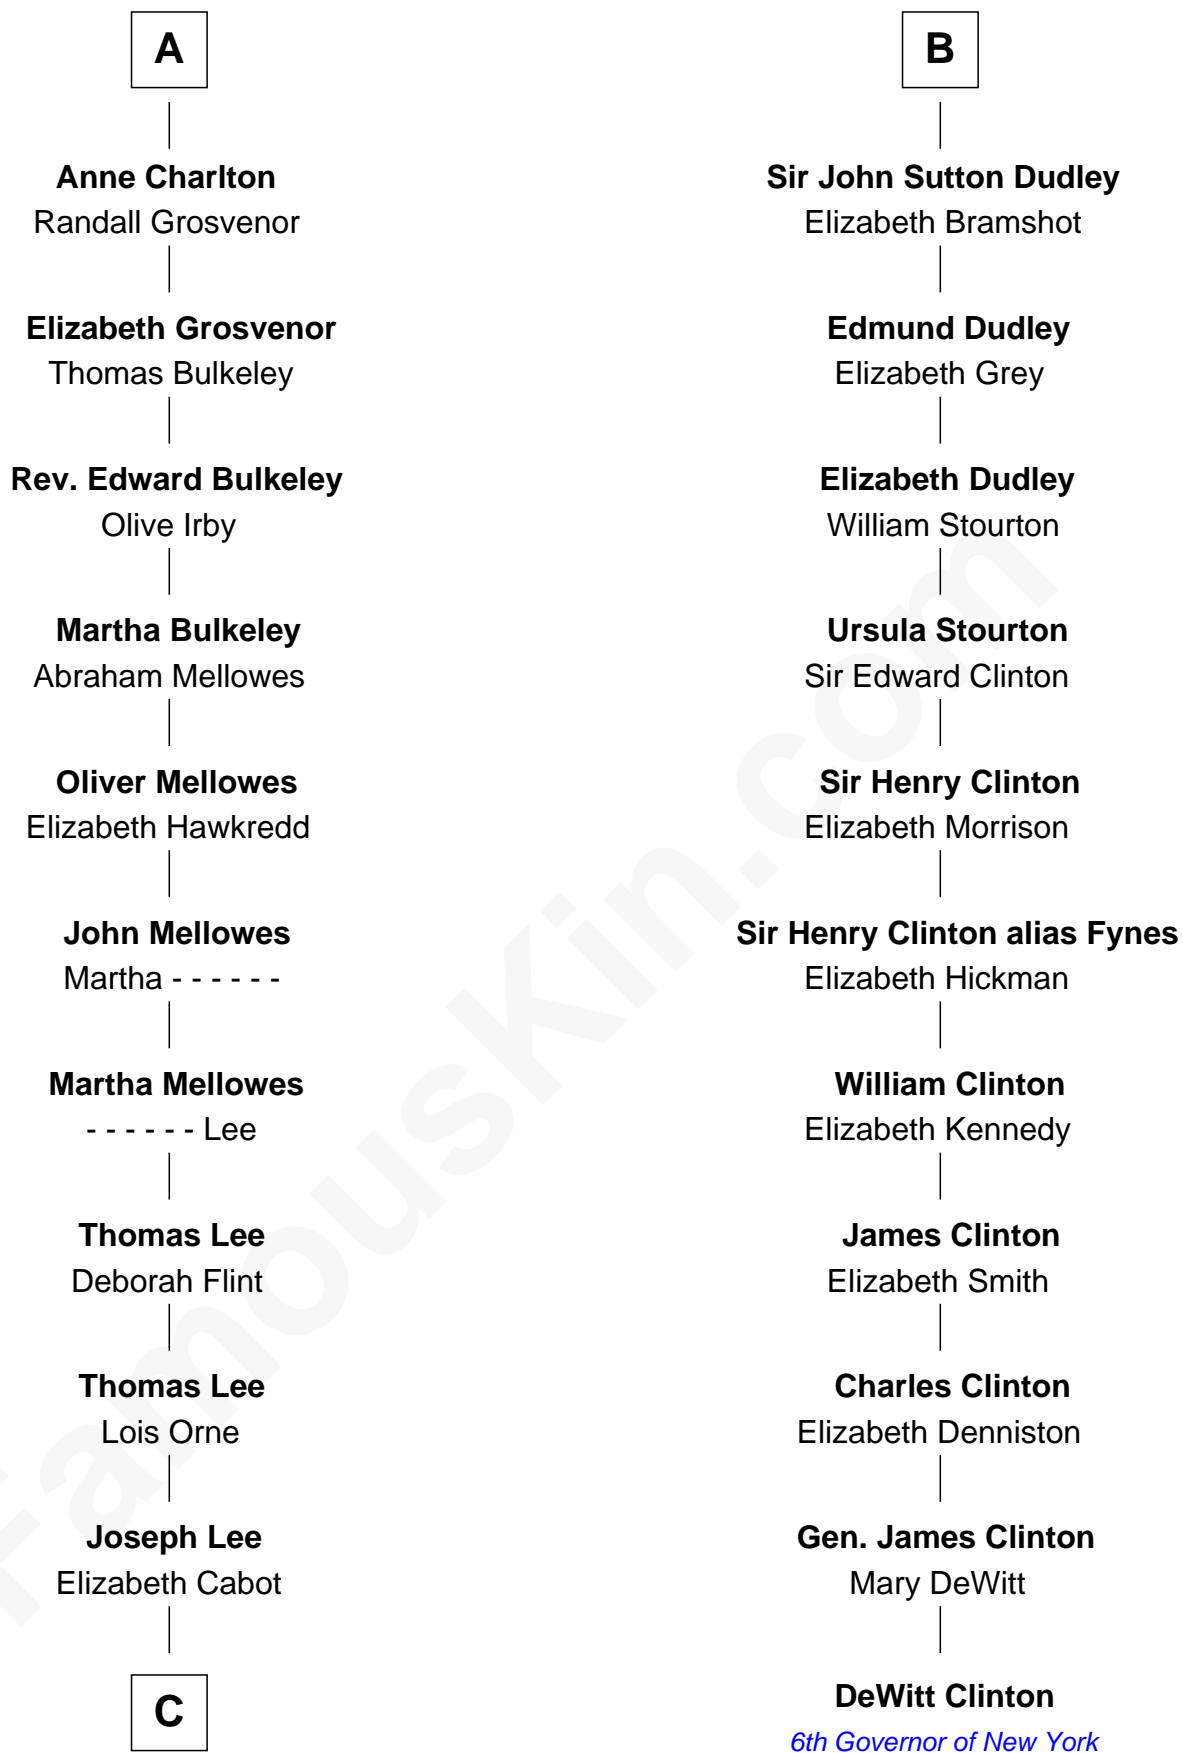

FamousKin.com

Relationship Chart of

Alice (Lee) Roosevelt

First Wife of President Theodore Roosevelt

17th cousin 3 times removed of

DeWitt Clinton

6th Governor of New York

C

—
Nathaniel Cabot Lee

Mary Ann Cabot

—
John Clarke Lee

Harriet Paine Rose

—
George Cabot Lee

Caroline Watts Haskell

—
Alice (Lee) Roosevelt

Wife of President Theodore Roosevelt