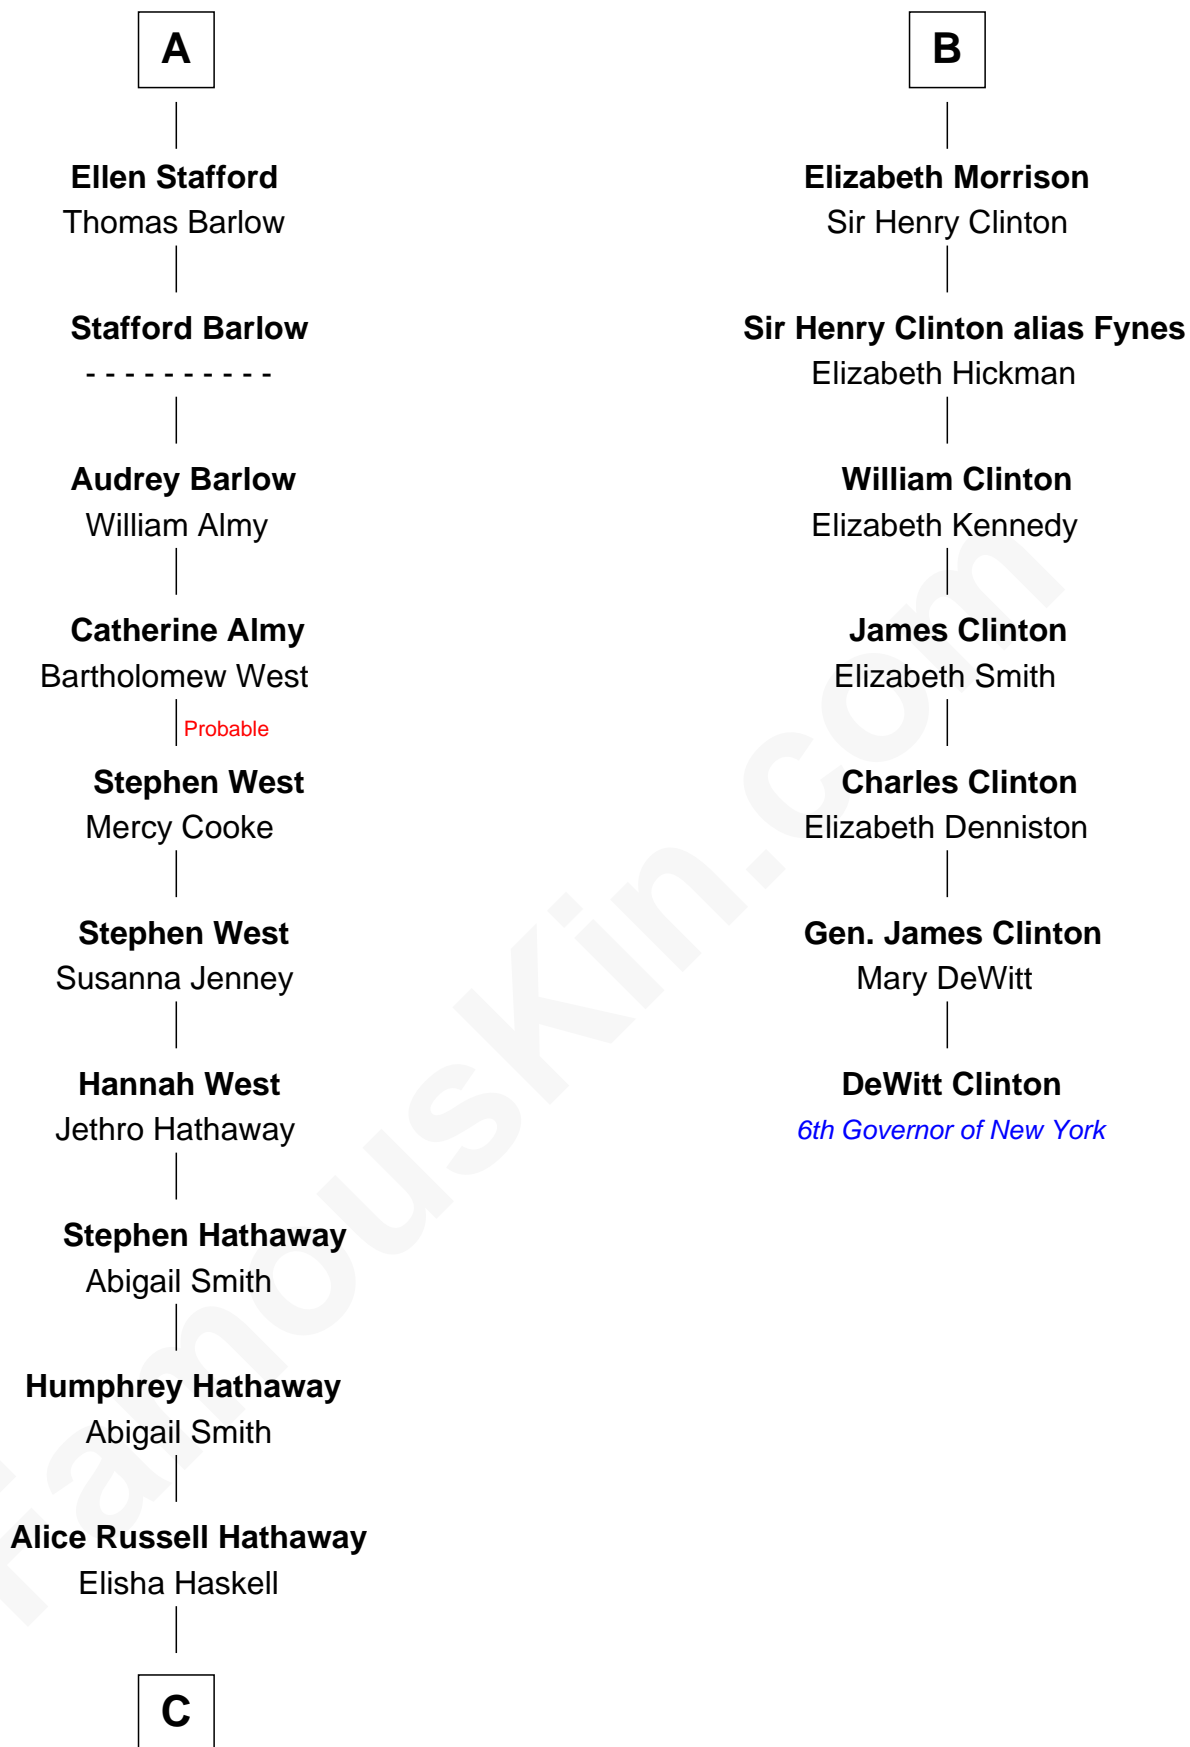

FamousKin.com

Relationship Chart of

Alice (Lee) Roosevelt

First Wife of President Theodore Roosevelt

13th cousin 5 times removed of

DeWitt Clinton

6th Governor of New York

C

Caroline Watts Haskell

George Cabot Lee

Alice (Lee) Roosevelt

Wife of President Theodore Roosevelt

FamousKin.com