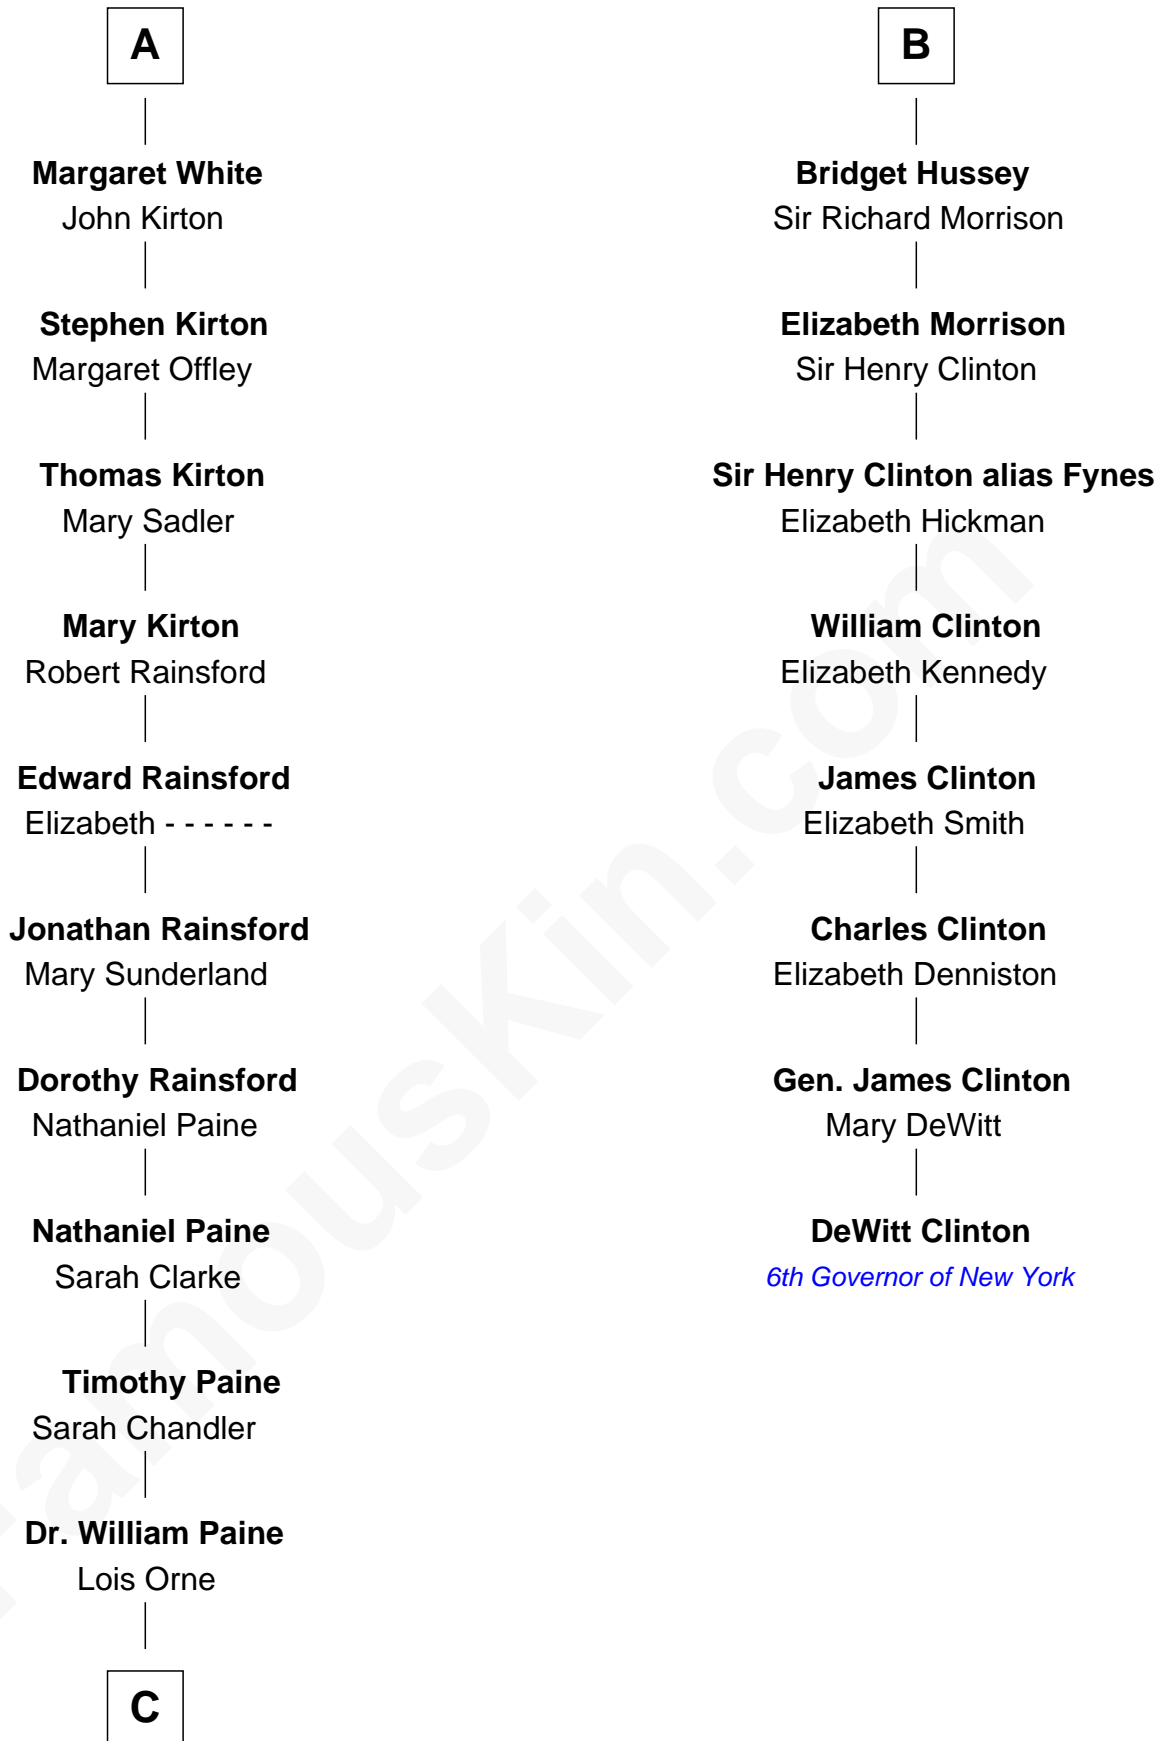

FamousKin.com

Relationship Chart of

Alice (Lee) Roosevelt

First Wife of President Theodore Roosevelt

14th cousin 6 times removed of

DeWitt Clinton

6th Governor of New York

C

—
Harriet Paine

Joseph Warner Rose

—
Harriet Paine Rose

John Clarke Lee

—
George Cabot Lee

Caroline Watts Haskell

—
Alice (Lee) Roosevelt

Wife of President Theodore Roosevelt