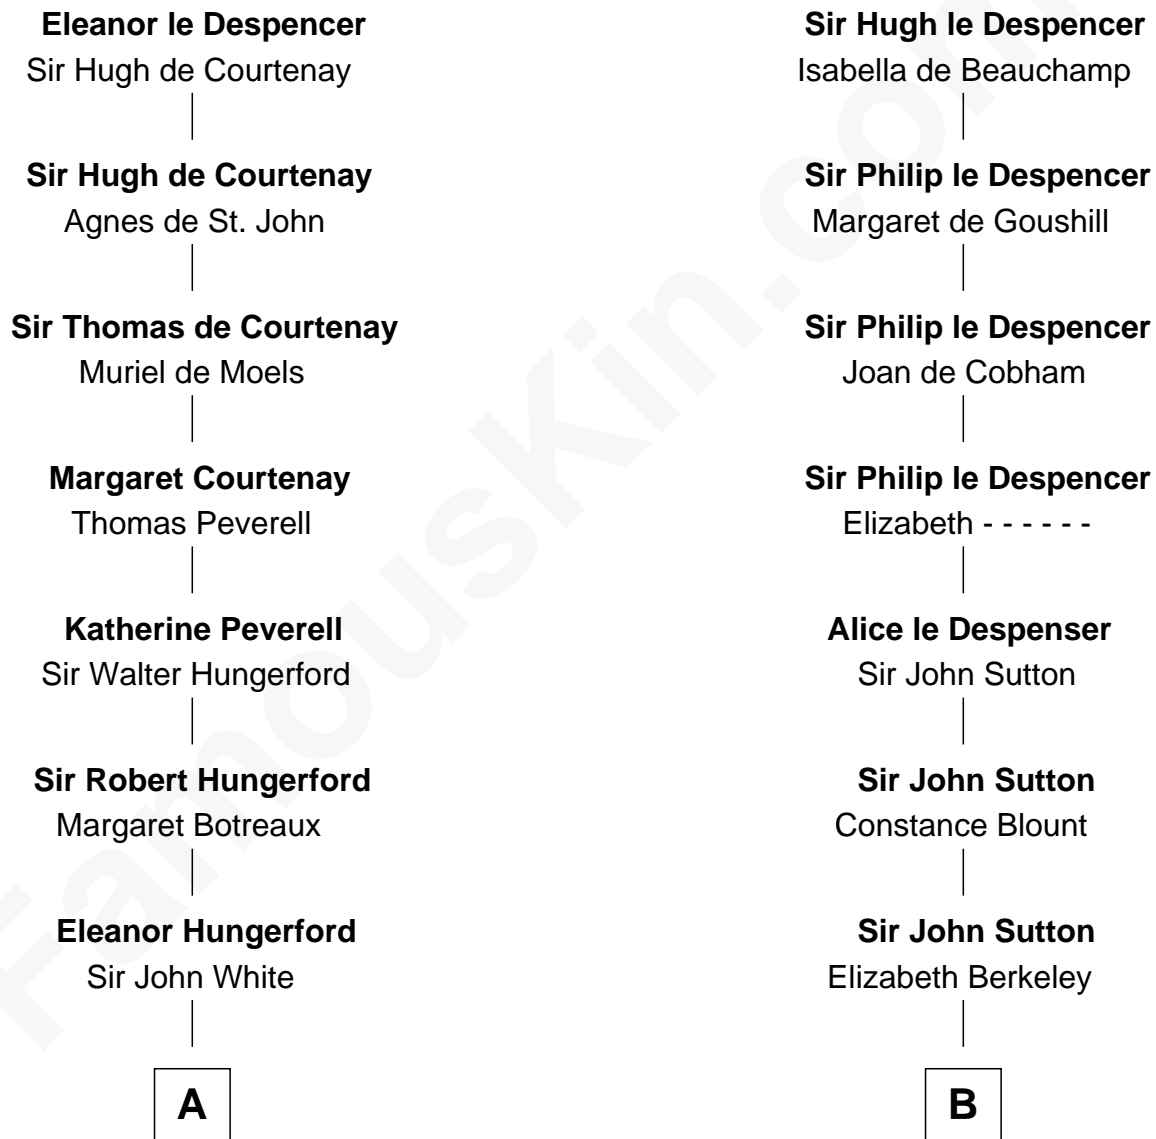

## Relationship Chart of

### Alice (Lee) Roosevelt

*First Wife of President Theodore Roosevelt*

17th cousin 4 times removed of

**DeWitt Clinton**

*6th Governor of New York*

**Sir Hugh le Despencer**

Aveline Basset

**C**

—  
**Dr. William Paine**

Lois Orne

—  
**Harriet Paine**

Joseph Warner Rose

—  
**Harriet Paine Rose**

John Clarke Lee

—  
**George Cabot Lee**

Caroline Watts Haskell

—  
**Alice (Lee) Roosevelt**

*Wife of President Theodore Roosevelt*