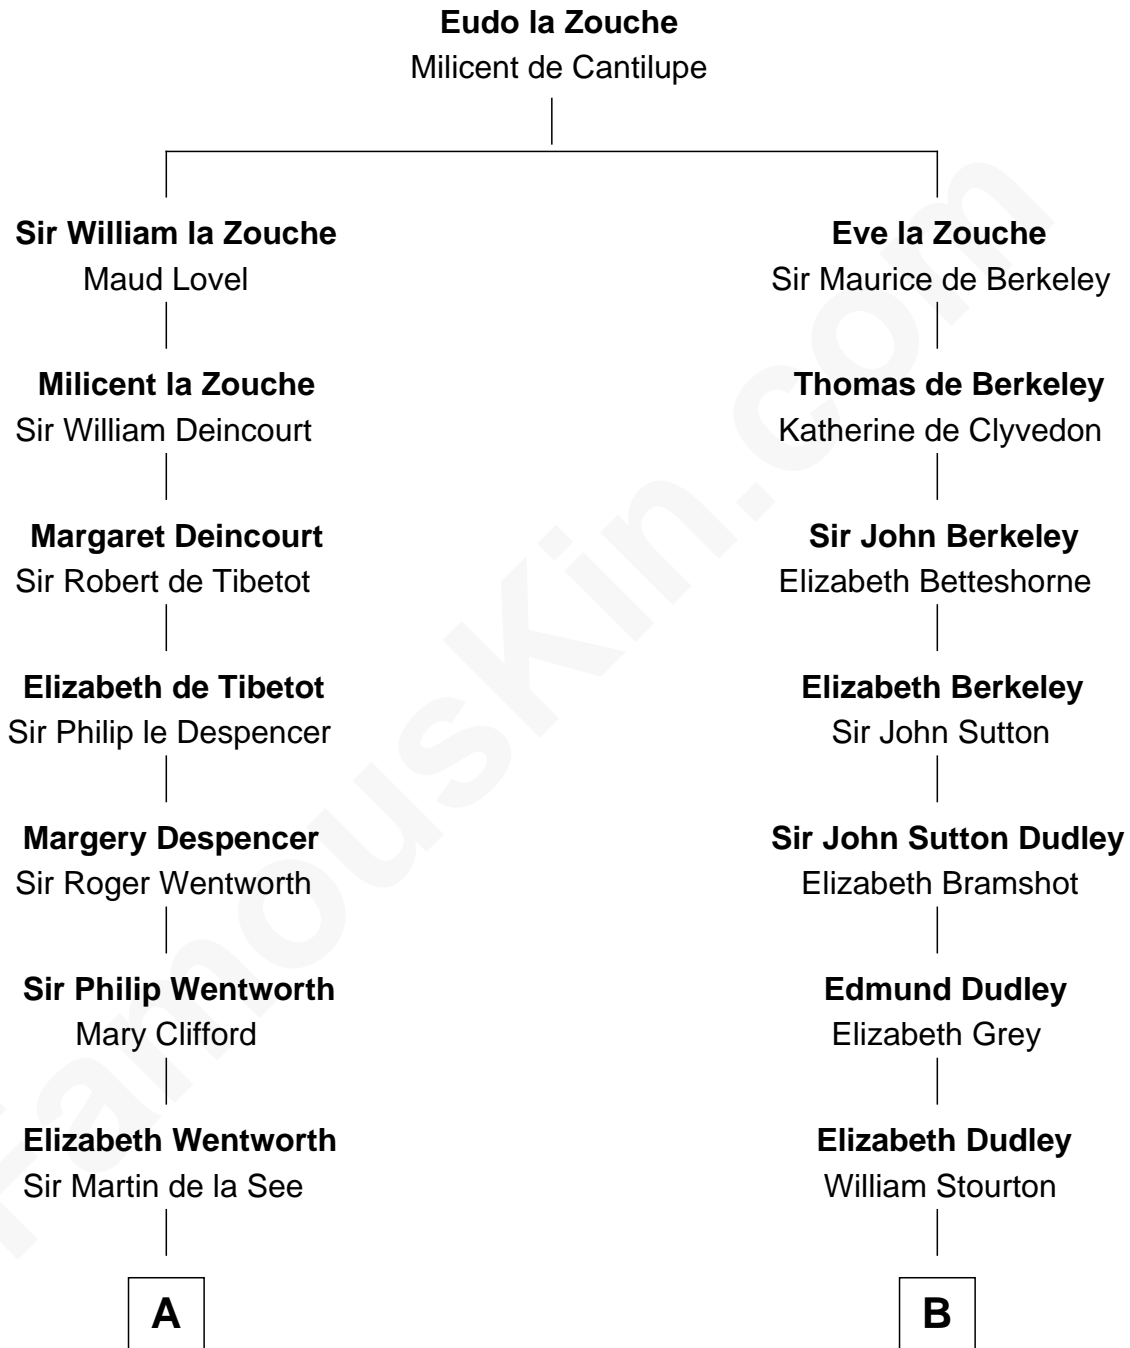

## Relationship Chart of

### Alice (Lee) Roosevelt

*First Wife of President Theodore Roosevelt*

14th cousin 7 times removed of

**DeWitt Clinton**

*6th Governor of New York*

**C**

—  
**Nancy Clarke**

Francis Cabot