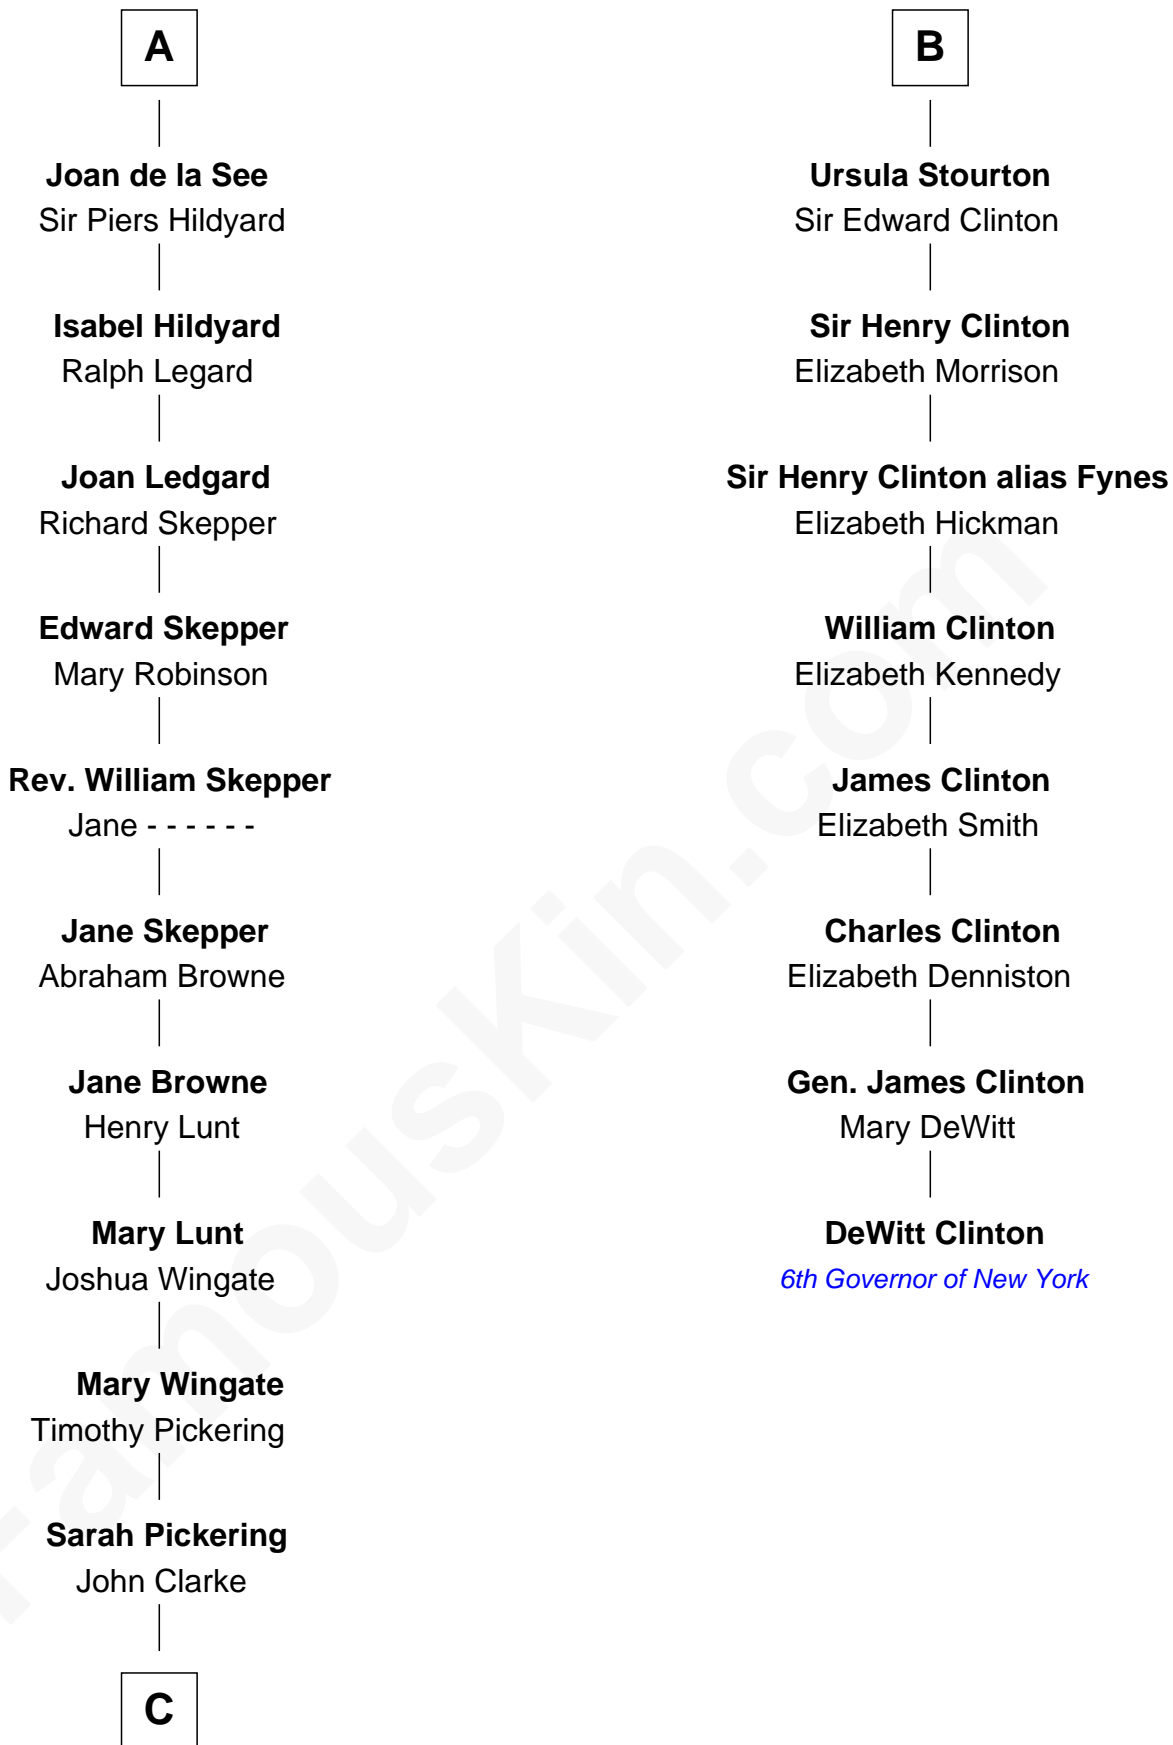

## Relationship Chart of

### Alice (Lee) Roosevelt

*First Wife of President Theodore Roosevelt*

14th cousin 7 times removed of

**DeWitt Clinton**

*6th Governor of New York*

**C**

—  
**Nancy Clarke**

Francis Cabot

—  
**Mary Ann Cabot**

Nathaniel Cabot Lee

—  
**John Clarke Lee**

Harriet Paine Rose

—  
**George Cabot Lee**

Caroline Watts Haskell

—  
**Alice (Lee) Roosevelt**

*Wife of President Theodore Roosevelt*