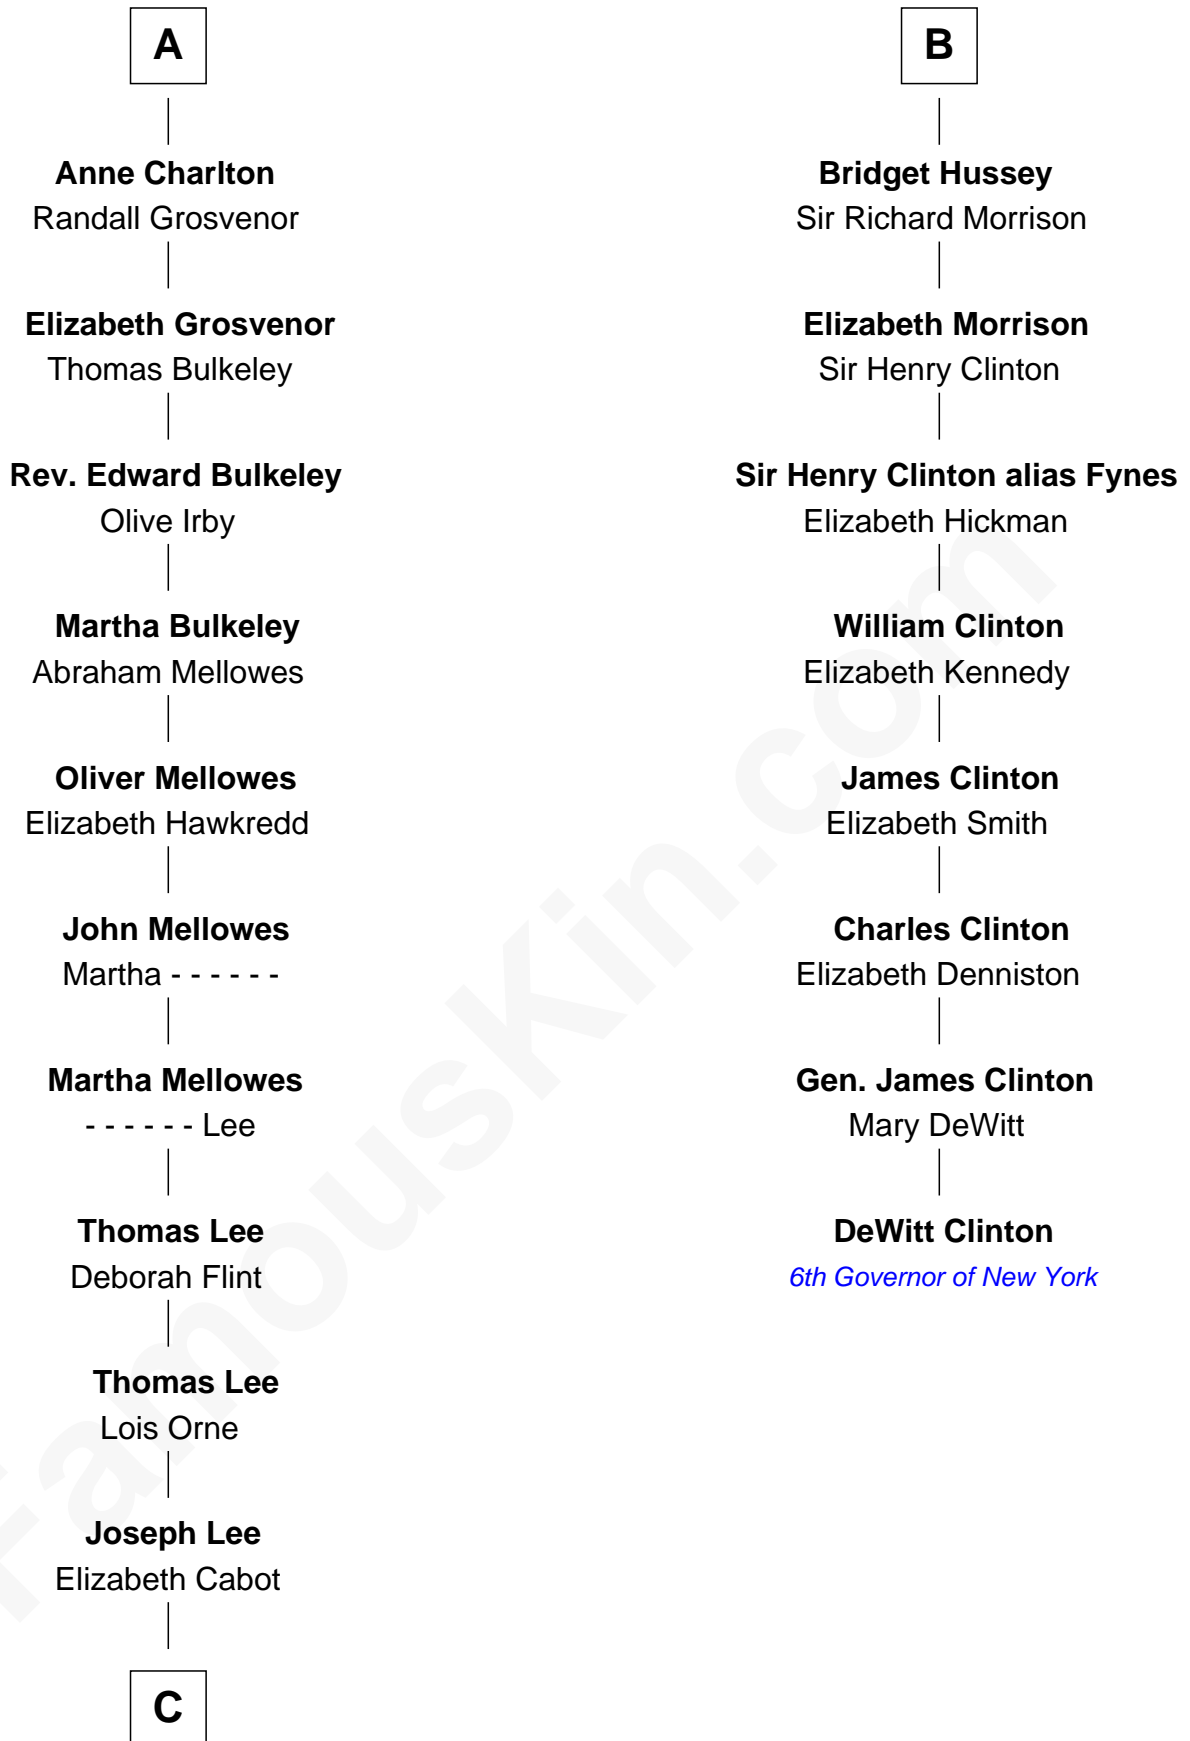

## Relationship Chart of

### Alice (Lee) Roosevelt

*First Wife of President Theodore Roosevelt*

14th cousin 6 times removed of

### DeWitt Clinton

*6th Governor of New York*

**Sir Alan la Zouche**  
Eleanor de Segrave

**C**

—  
**Nathaniel Cabot Lee**

Mary Ann Cabot

—  
**John Clarke Lee**

Harriet Paine Rose