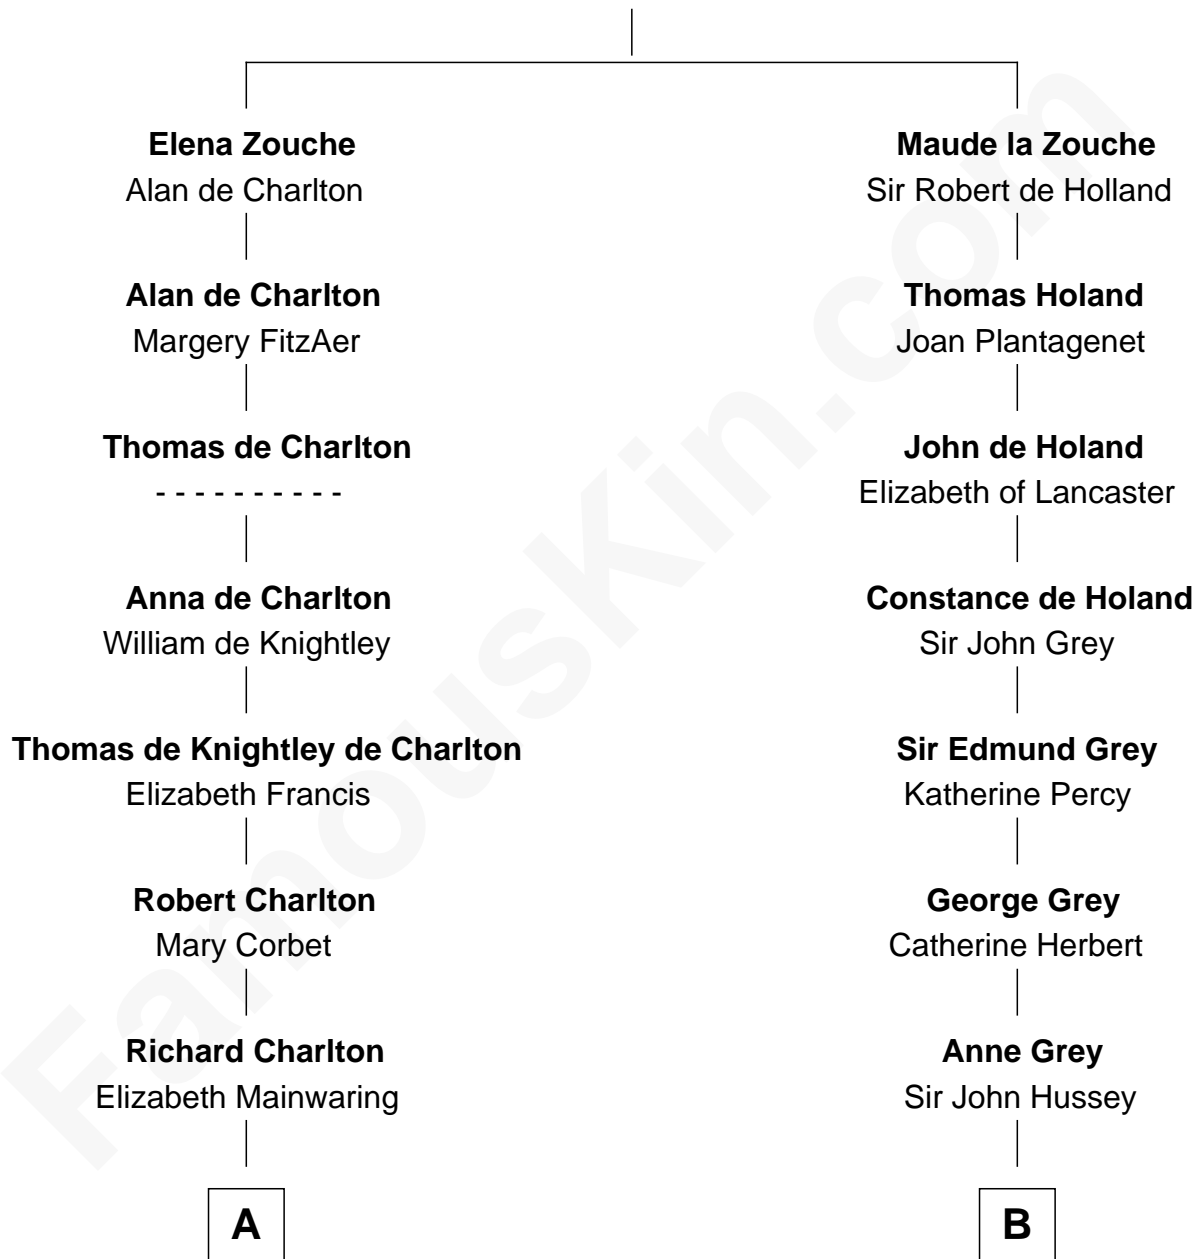

## Relationship Chart of

### Alice (Lee) Roosevelt

*First Wife of President Theodore Roosevelt*

14th cousin 6 times removed of

### DeWitt Clinton

*6th Governor of New York*

**Sir Alan la Zouche**  
Eleanor de Segrave

**C**

—  
**Nathaniel Cabot Lee**

Mary Ann Cabot

—  
**John Clarke Lee**

Harriet Paine Rose

—  
**George Cabot Lee**

Caroline Watts Haskell

—  
**Alice (Lee) Roosevelt**

*Wife of President Theodore Roosevelt*

FamousKin.com