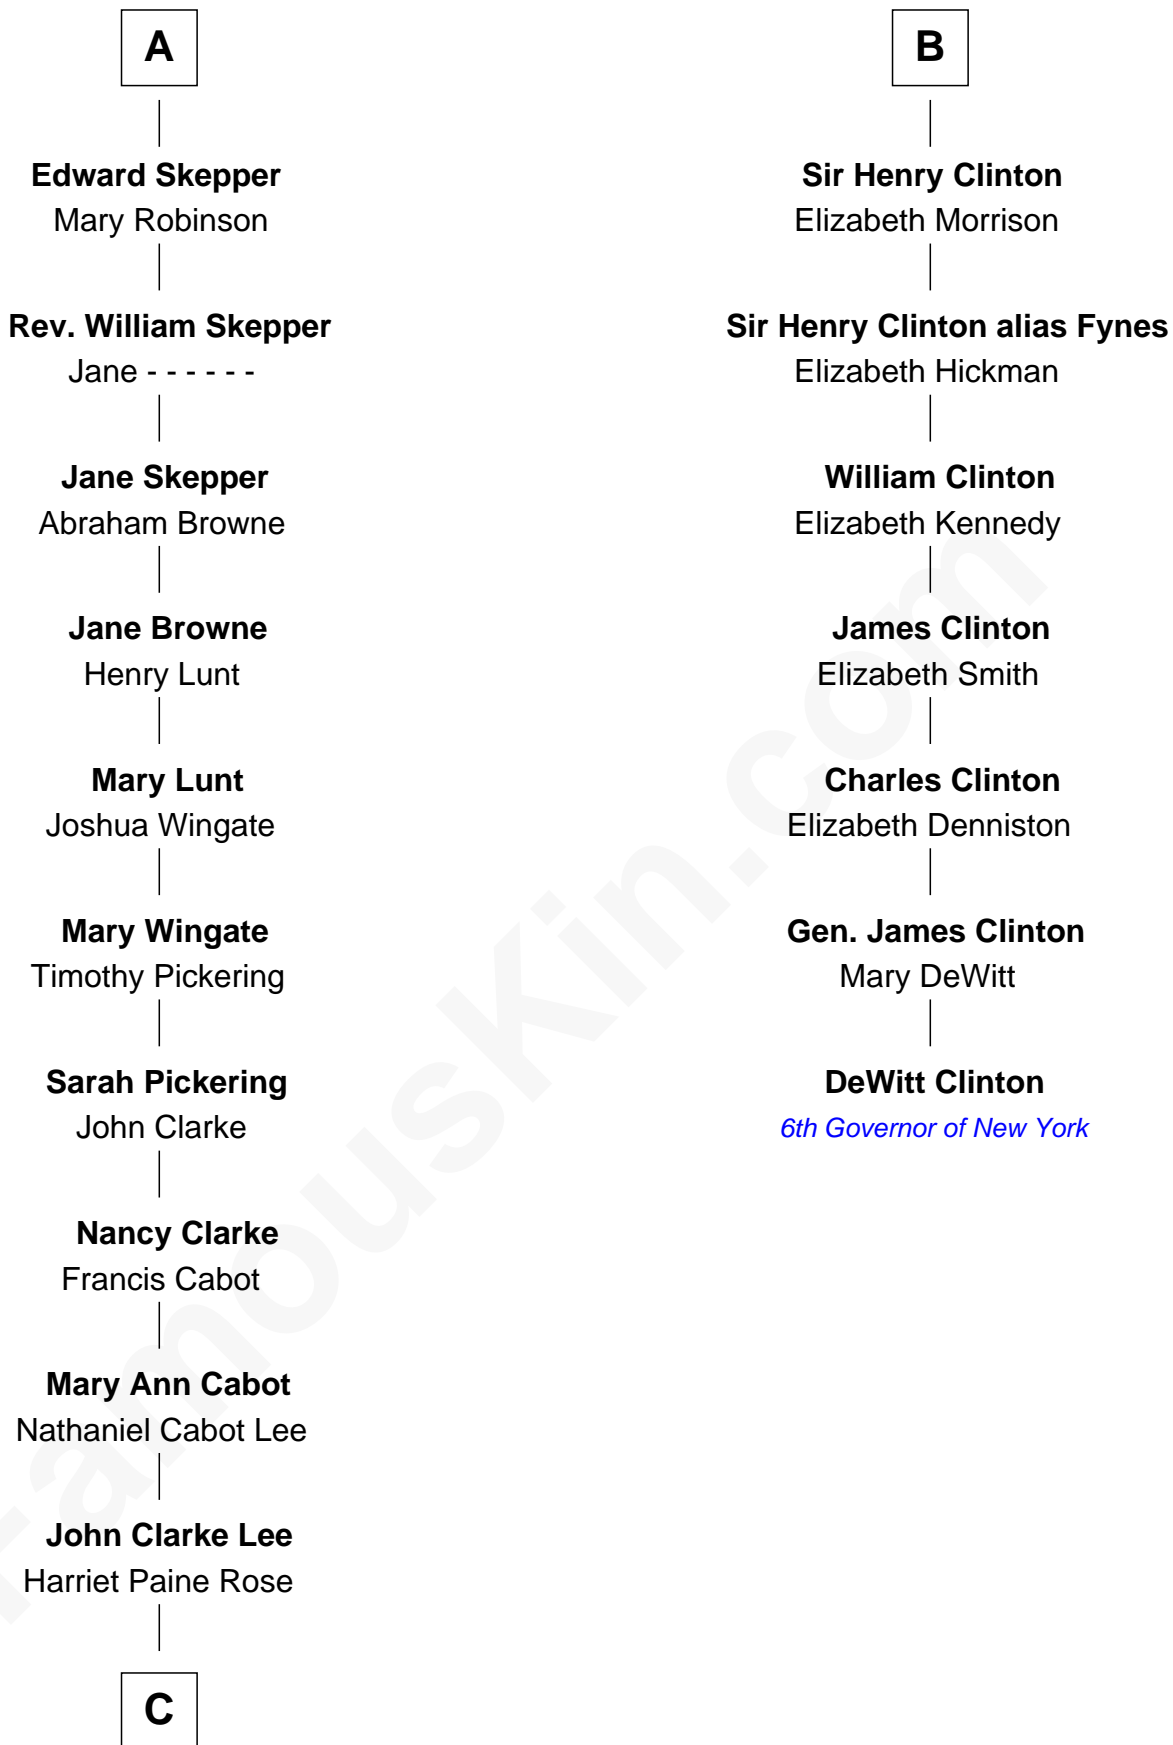

FamousKin.com

Relationship Chart of

Alice (Lee) Roosevelt

First Wife of President Theodore Roosevelt

13th cousin 5 times removed of

DeWitt Clinton

6th Governor of New York

Sir Philip le Despencer

Elizabeth - - - - -

Sir Philip le Despencer

Elizabeth de Tibetot

Margery Despencer

Sir Roger Wentworth

Sir Philip Wentworth

Mary Clifford

Elizabeth Wentworth

Edmund Dudley

Elizabeth Grey

Elizabeth Dudley

William Stourton

Ursula Stourton

Sir Edward Clinton

B

C

George Cabot Lee
Caroline Watts Haskell

Alice (Lee) Roosevelt
Wife of President Theodore Roosevelt

FamousKin.com