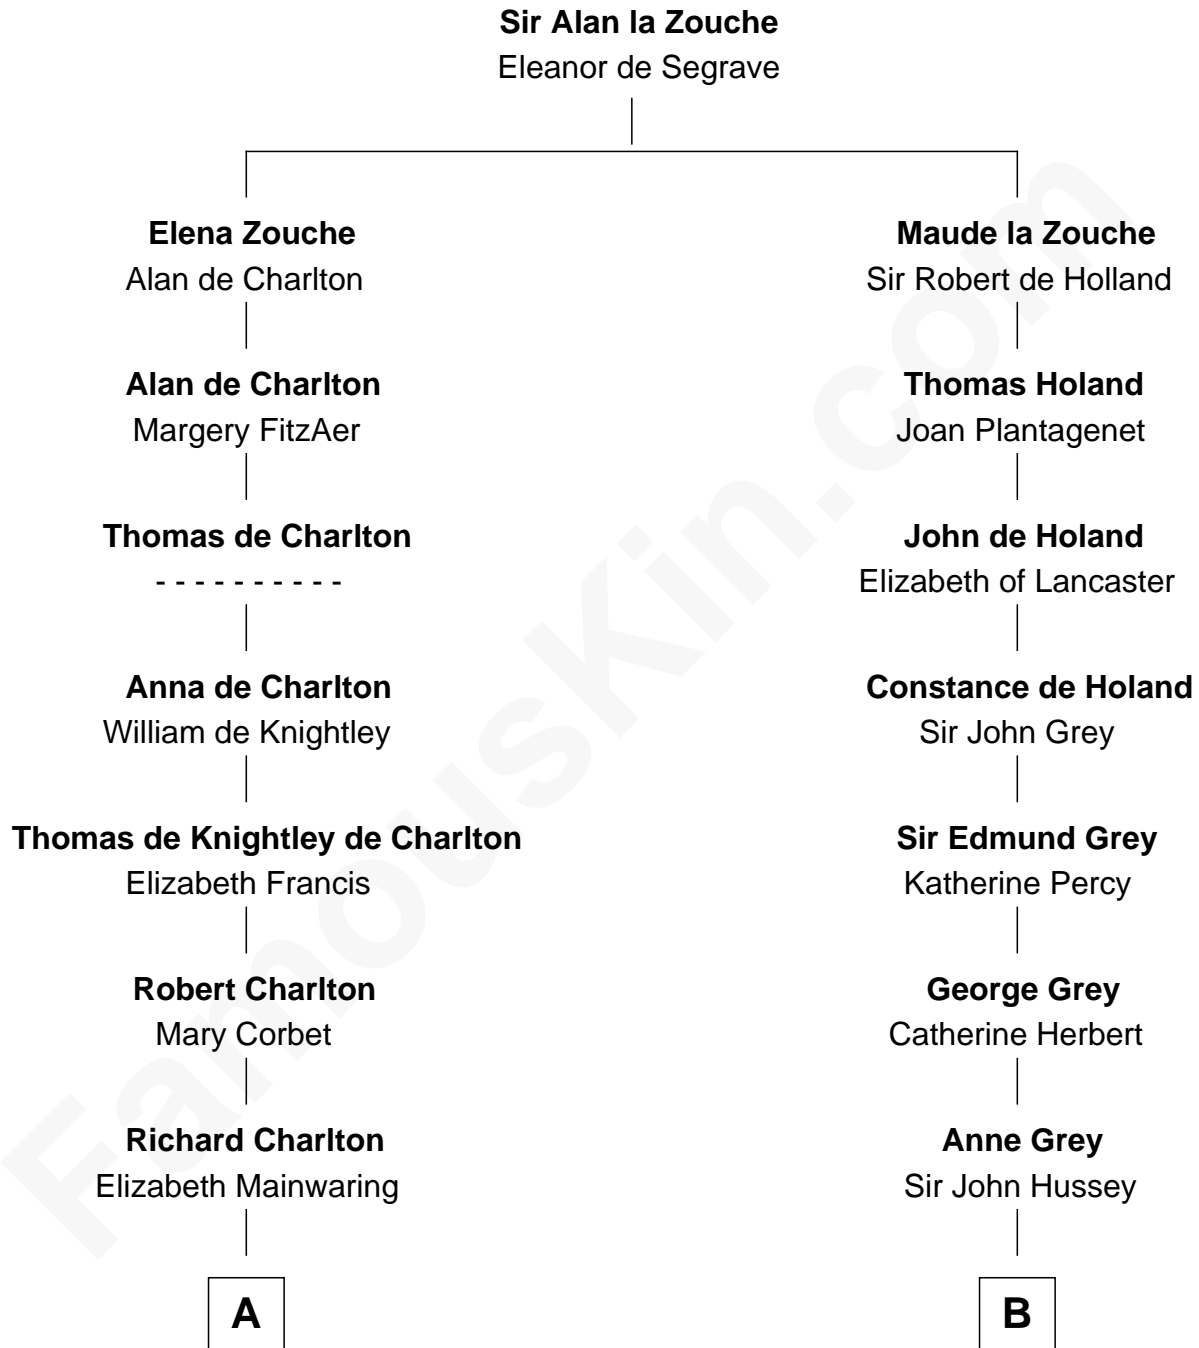

FamousKin.com

Relationship Chart of

Alice (Lee) Roosevelt

First Wife of President Theodore Roosevelt

16th cousin 4 times removed of

Lt. Gen. James Brudenell

Leader of the "Charge of the Light Brigade"