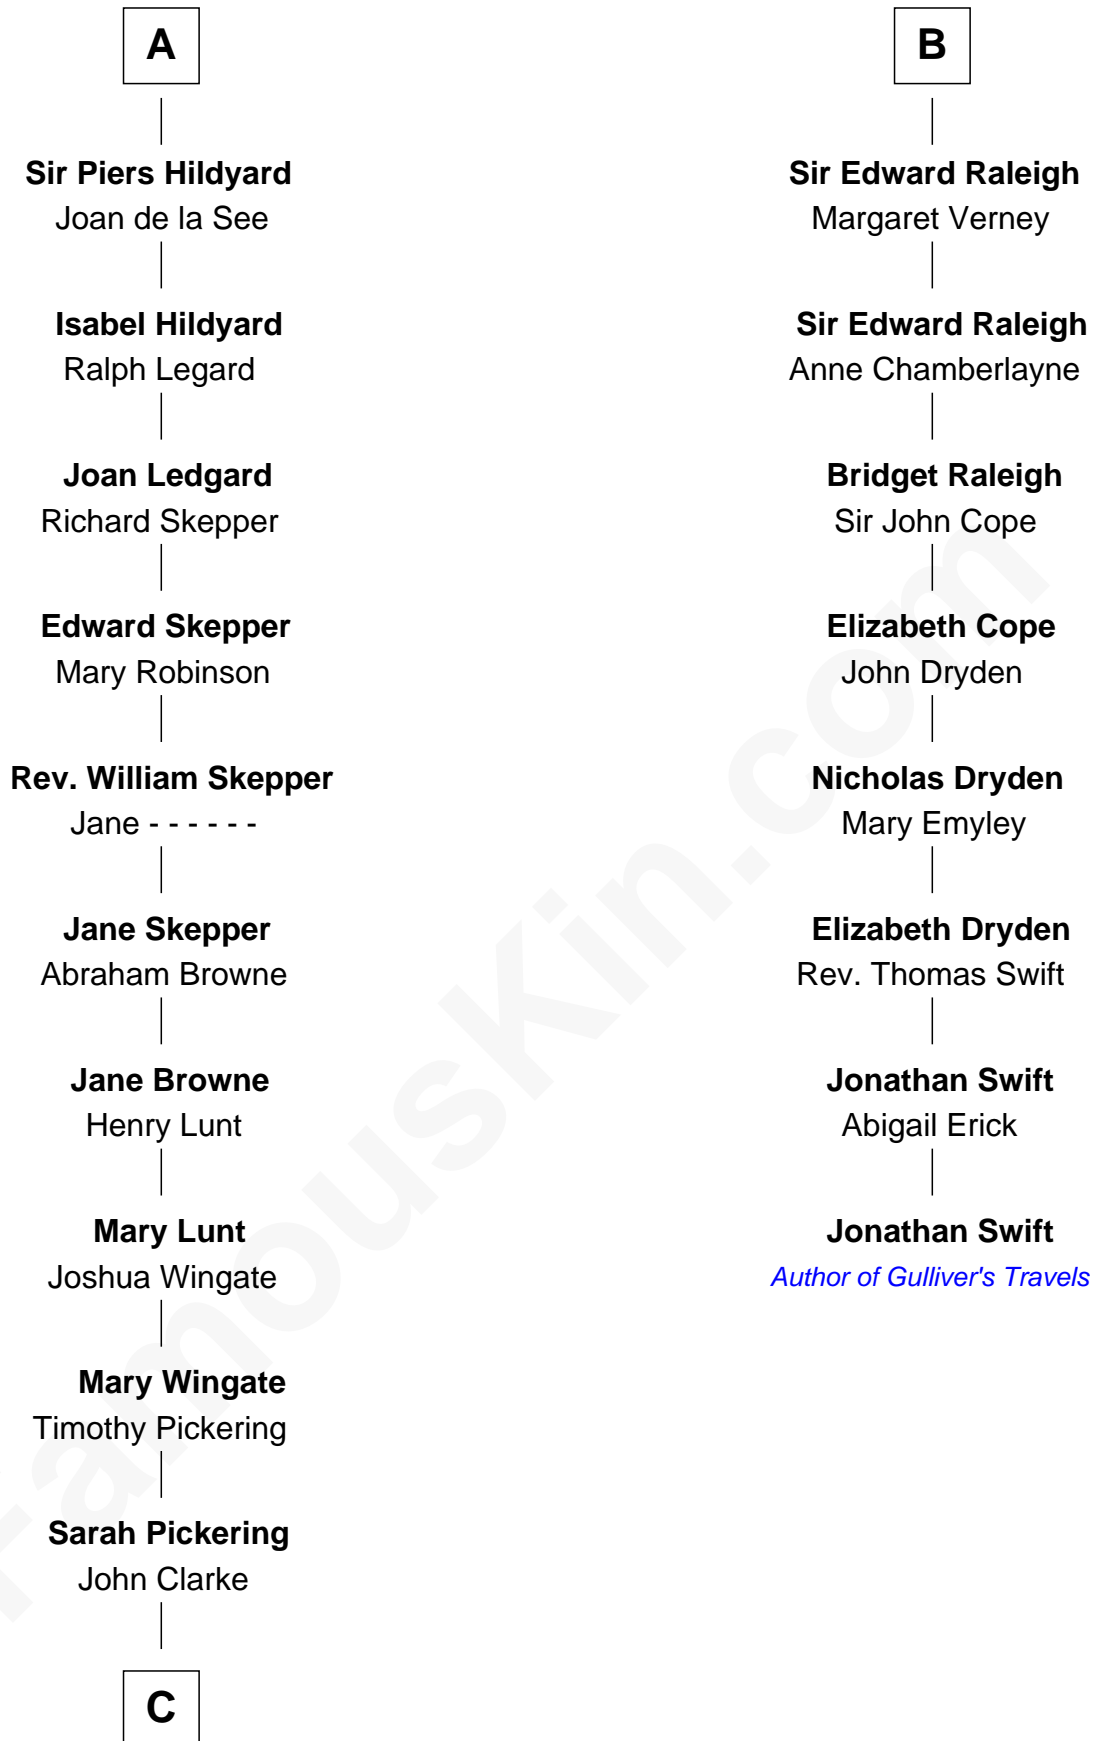

FamousKin.com

Relationship Chart of

Alice (Lee) Roosevelt

First Wife of President Theodore Roosevelt

14th cousin 7 times removed of

Jonathan Swift

Author of *Gulliver's Travels*

C

—
Nancy Clarke

Francis Cabot

—
Mary Ann Cabot

Nathaniel Cabot Lee

—
John Clarke Lee

Harriet Paine Rose

—
George Cabot Lee

Caroline Watts Haskell

—
Alice (Lee) Roosevelt

Wife of President Theodore Roosevelt

FamousKin.com