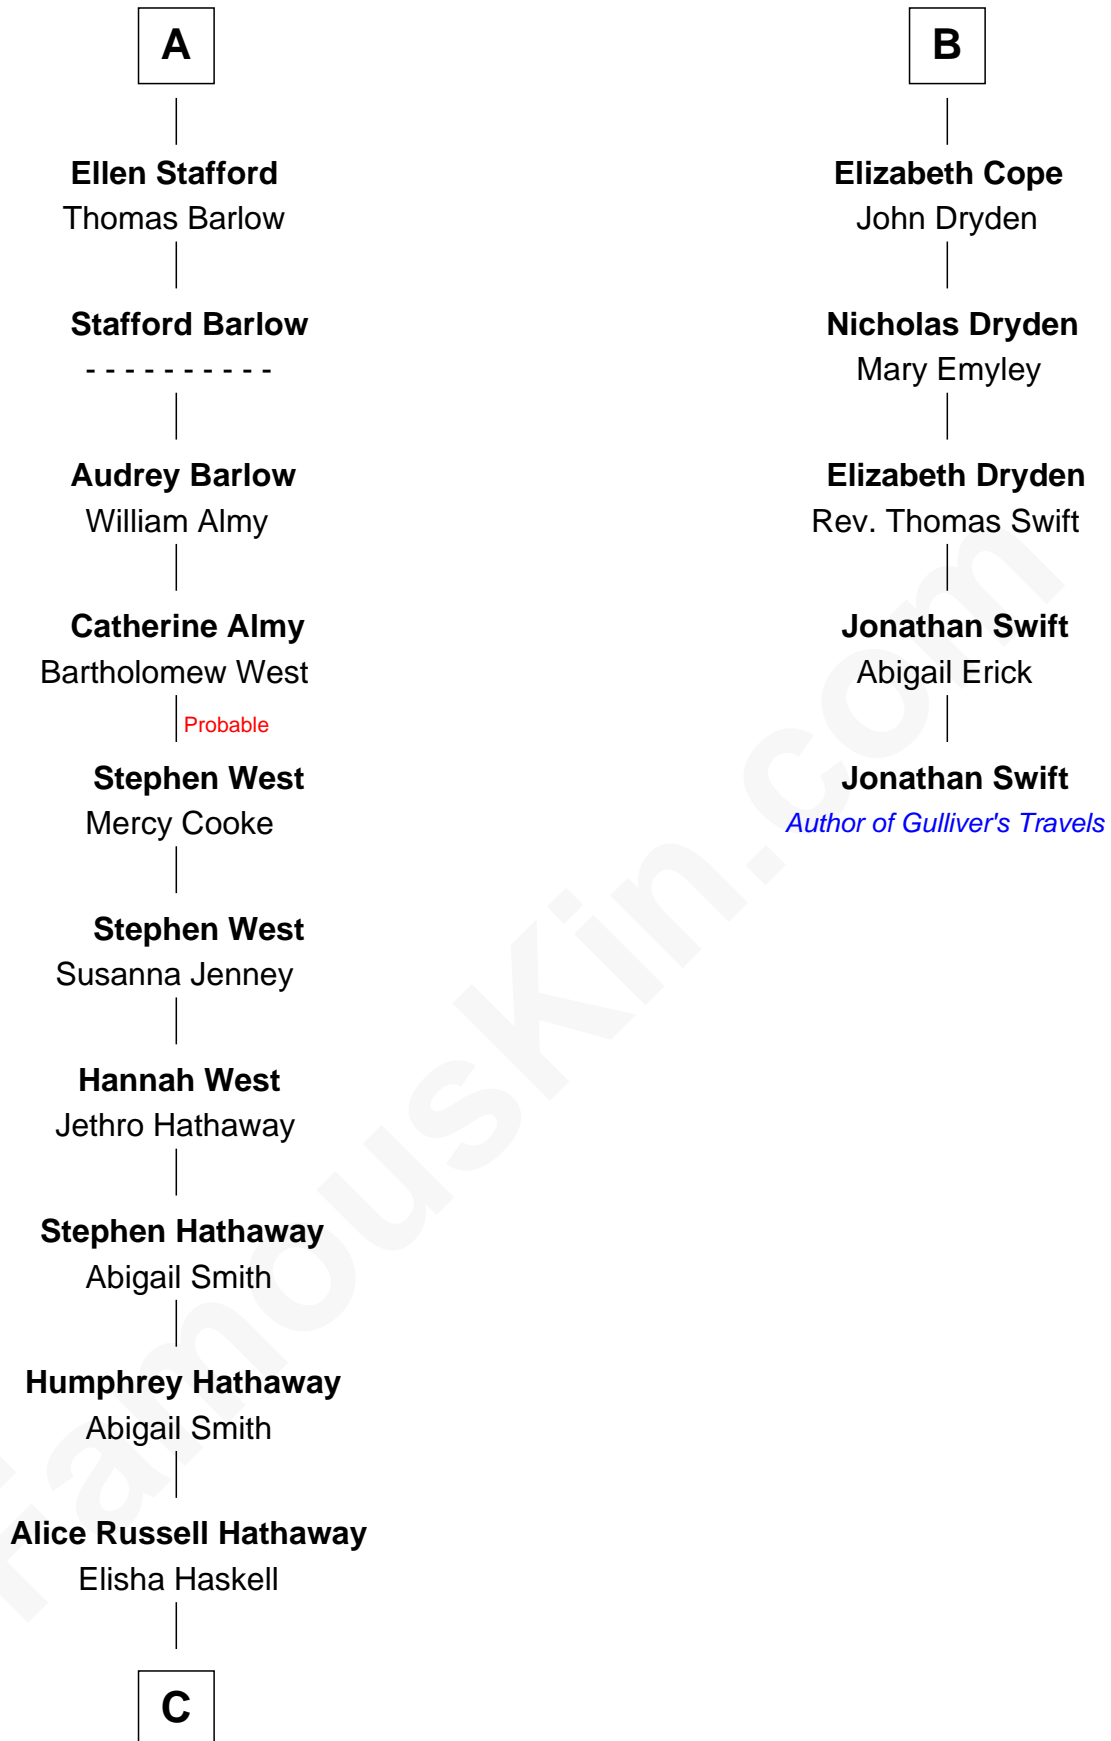

FamousKin.com

Relationship Chart of

Alice (Lee) Roosevelt

First Wife of President Theodore Roosevelt

11th cousin 7 times removed of

Jonathan Swift

Author of Gulliver's Travels

C

—
Caroline Watts Haskell

George Cabot Lee

—
Alice (Lee) Roosevelt

Wife of President Theodore Roosevelt

FamousKin.com