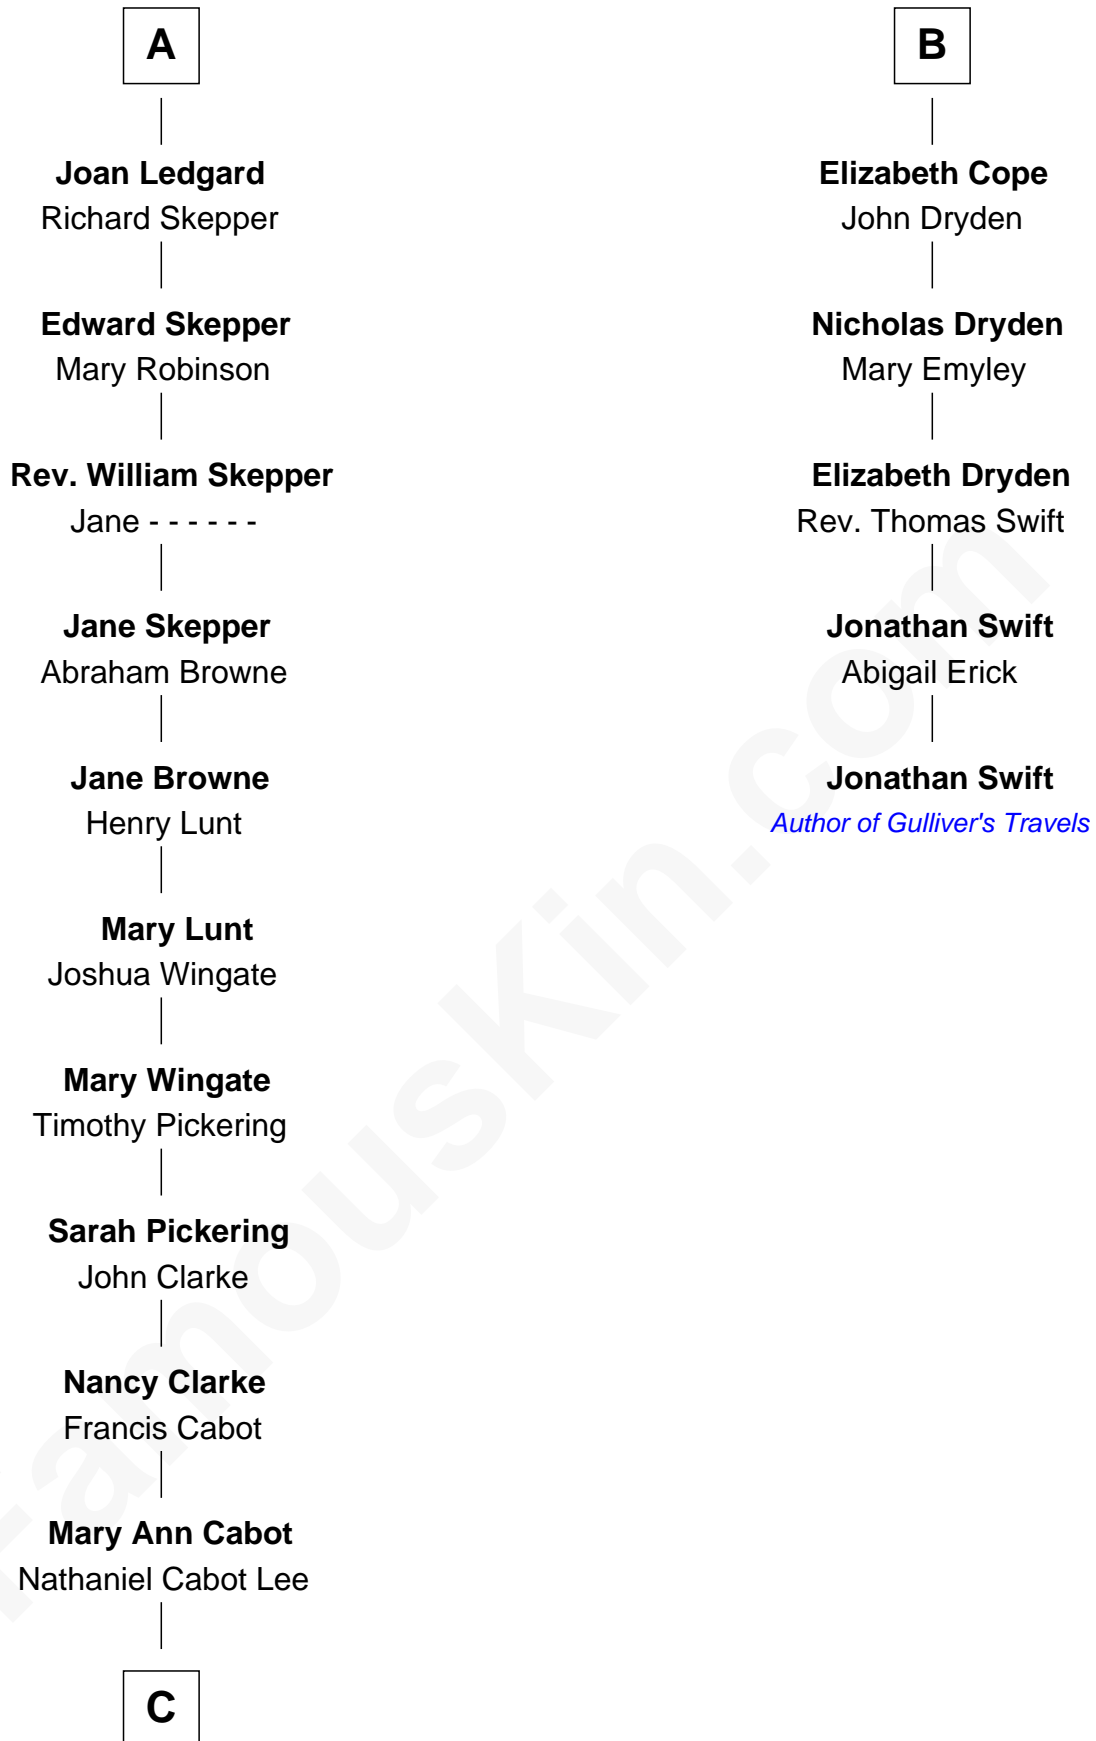

FamousKin.com

Relationship Chart of

Alice (Lee) Roosevelt

First Wife of President Theodore Roosevelt

11th cousin 8 times removed of

Jonathan Swift

Author of Gulliver's Travels

Margaret de Audley

Ralph de Stafford

C

—
John Clarke Lee
Harriet Paine Rose

—
George Cabot Lee
Caroline Watts Haskell

—
Alice (Lee) Roosevelt
Wife of President Theodore Roosevelt

FamousKin.com