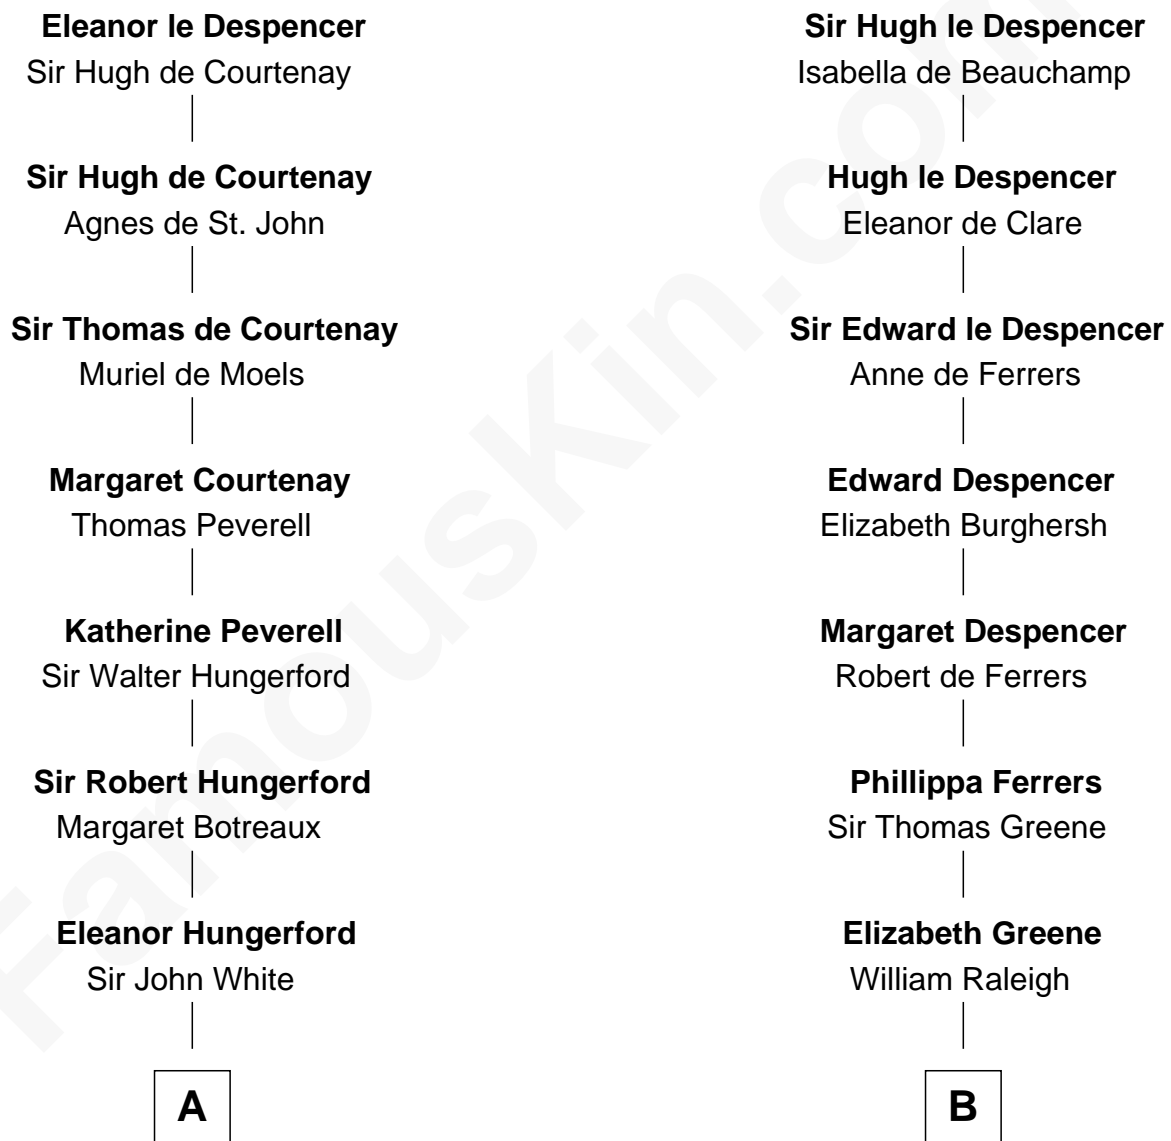

FamousKin.com

Relationship Chart of

Alice (Lee) Roosevelt

First Wife of President Theodore Roosevelt

14th cousin 7 times removed of

Jonathan Swift

Author of *Gulliver's Travels*

Sir Hugh le Despencer

Aveline Basset

C

—
Dr. William Paine

Lois Orne

—
Harriet Paine

Joseph Warner Rose

—
Harriet Paine Rose

John Clarke Lee

—
George Cabot Lee

Caroline Watts Haskell

—
Alice (Lee) Roosevelt

Wife of President Theodore Roosevelt

FamousKin.com