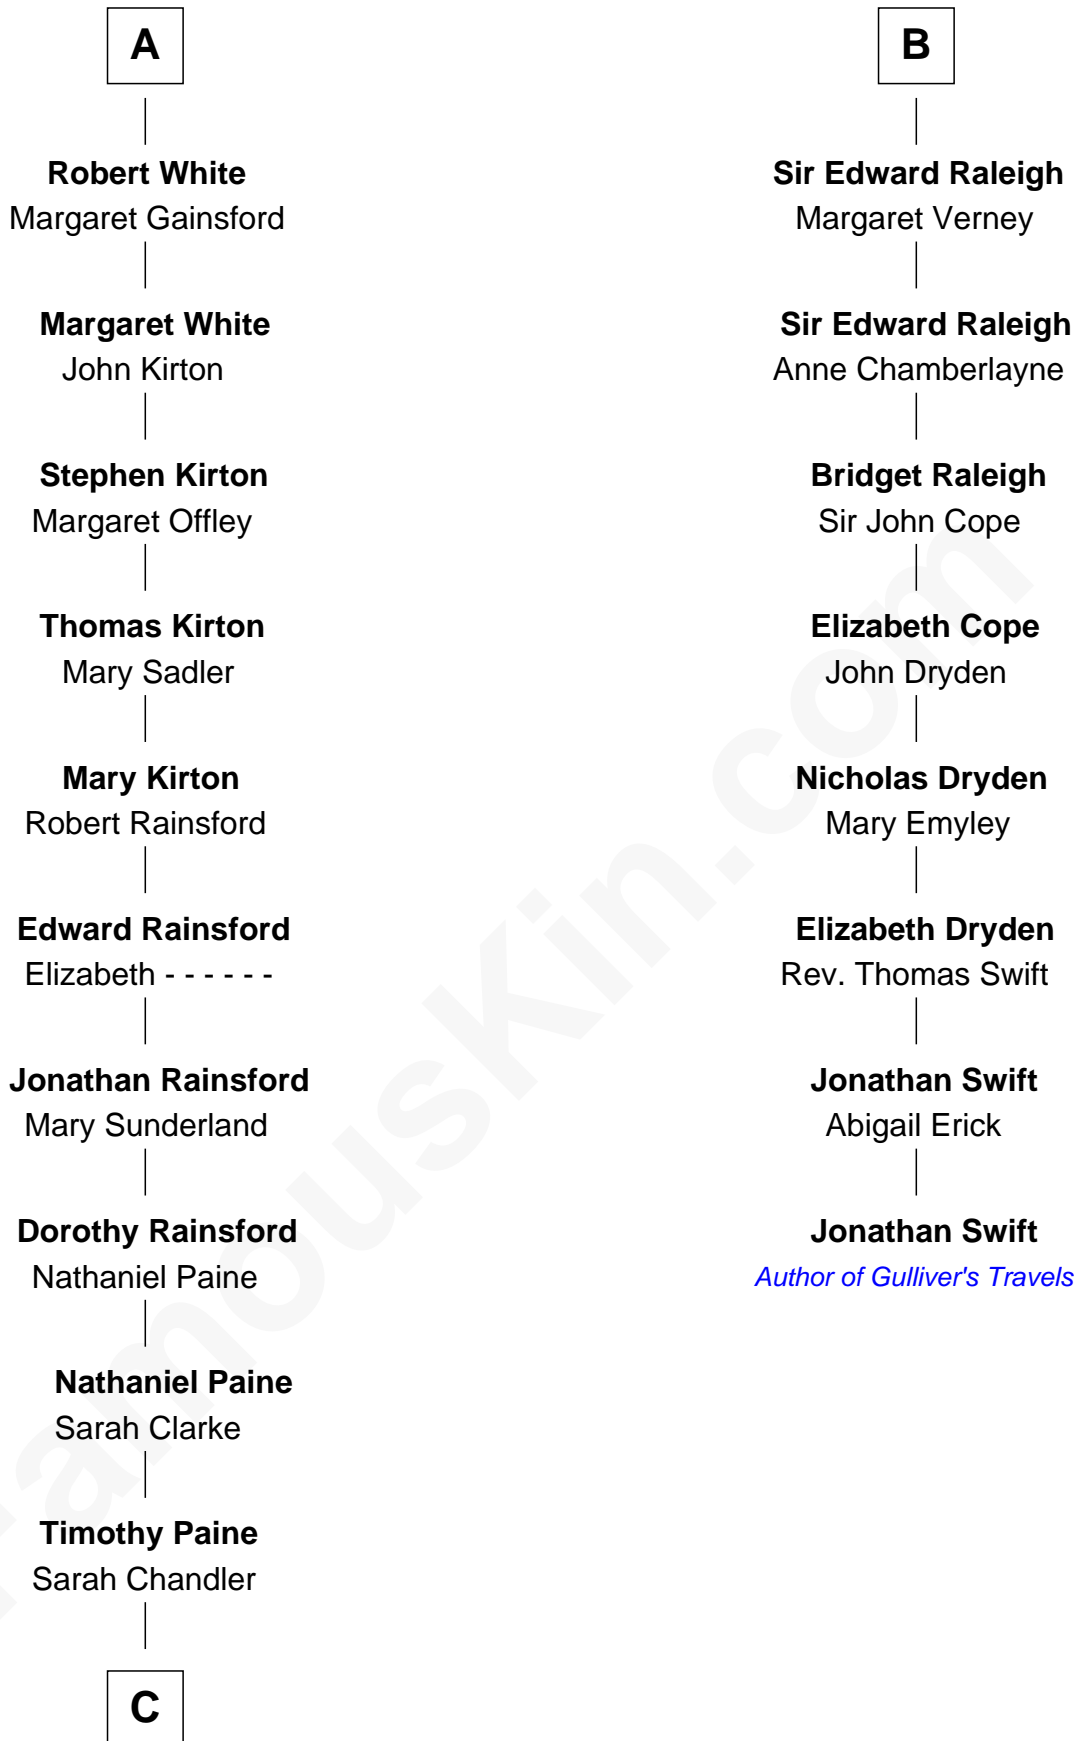

FamousKin.com

Relationship Chart of

Alice (Lee) Roosevelt

First Wife of President Theodore Roosevelt

14th cousin 7 times removed of

Jonathan Swift

Author of *Gulliver's Travels*

Sir Hugh le Despencer

Aveline Basset

C

—
Dr. William Paine

Lois Orne

—
Harriet Paine

Joseph Warner Rose

—
Harriet Paine Rose

John Clarke Lee

—
George Cabot Lee

Caroline Watts Haskell

—
Alice (Lee) Roosevelt

Wife of President Theodore Roosevelt

FamousKin.com