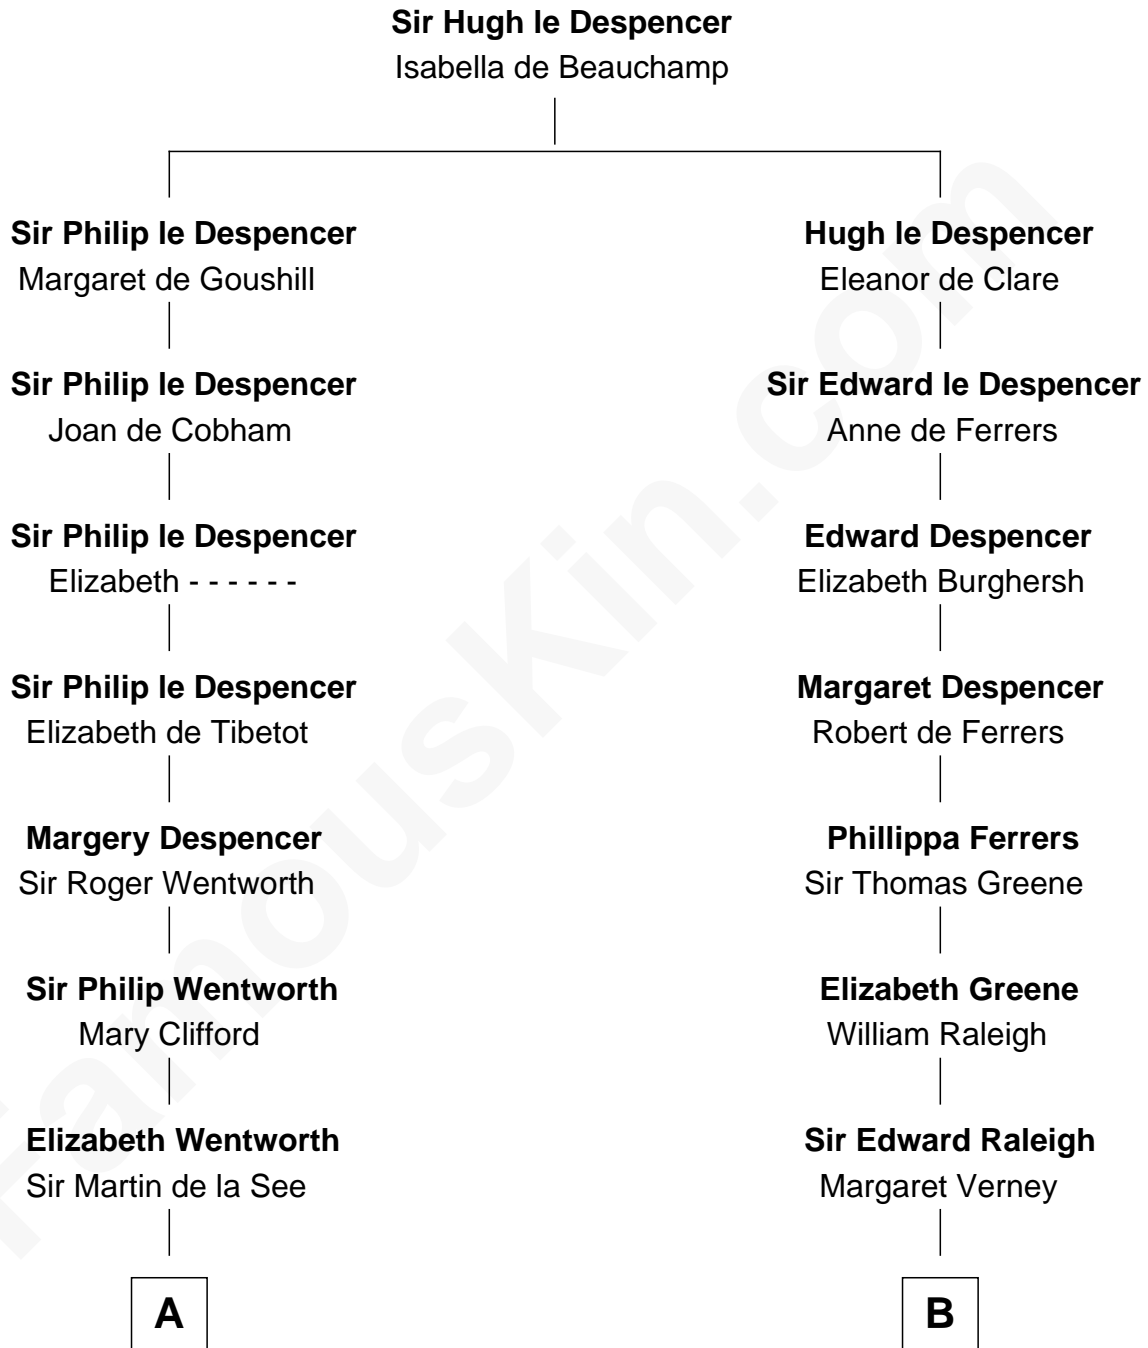

## Relationship Chart of

### Alice (Lee) Roosevelt

*First Wife of President Theodore Roosevelt*

13th cousin 8 times removed of

**Jonathan Swift**

*Author of Gulliver's Travels*

**C**

—  
**Nancy Clarke**

Francis Cabot

—  
**Mary Ann Cabot**

Nathaniel Cabot Lee

—  
**John Clarke Lee**

Harriet Paine Rose

—  
**George Cabot Lee**

Caroline Watts Haskell

—  
**Alice (Lee) Roosevelt**

*Wife of President Theodore Roosevelt*