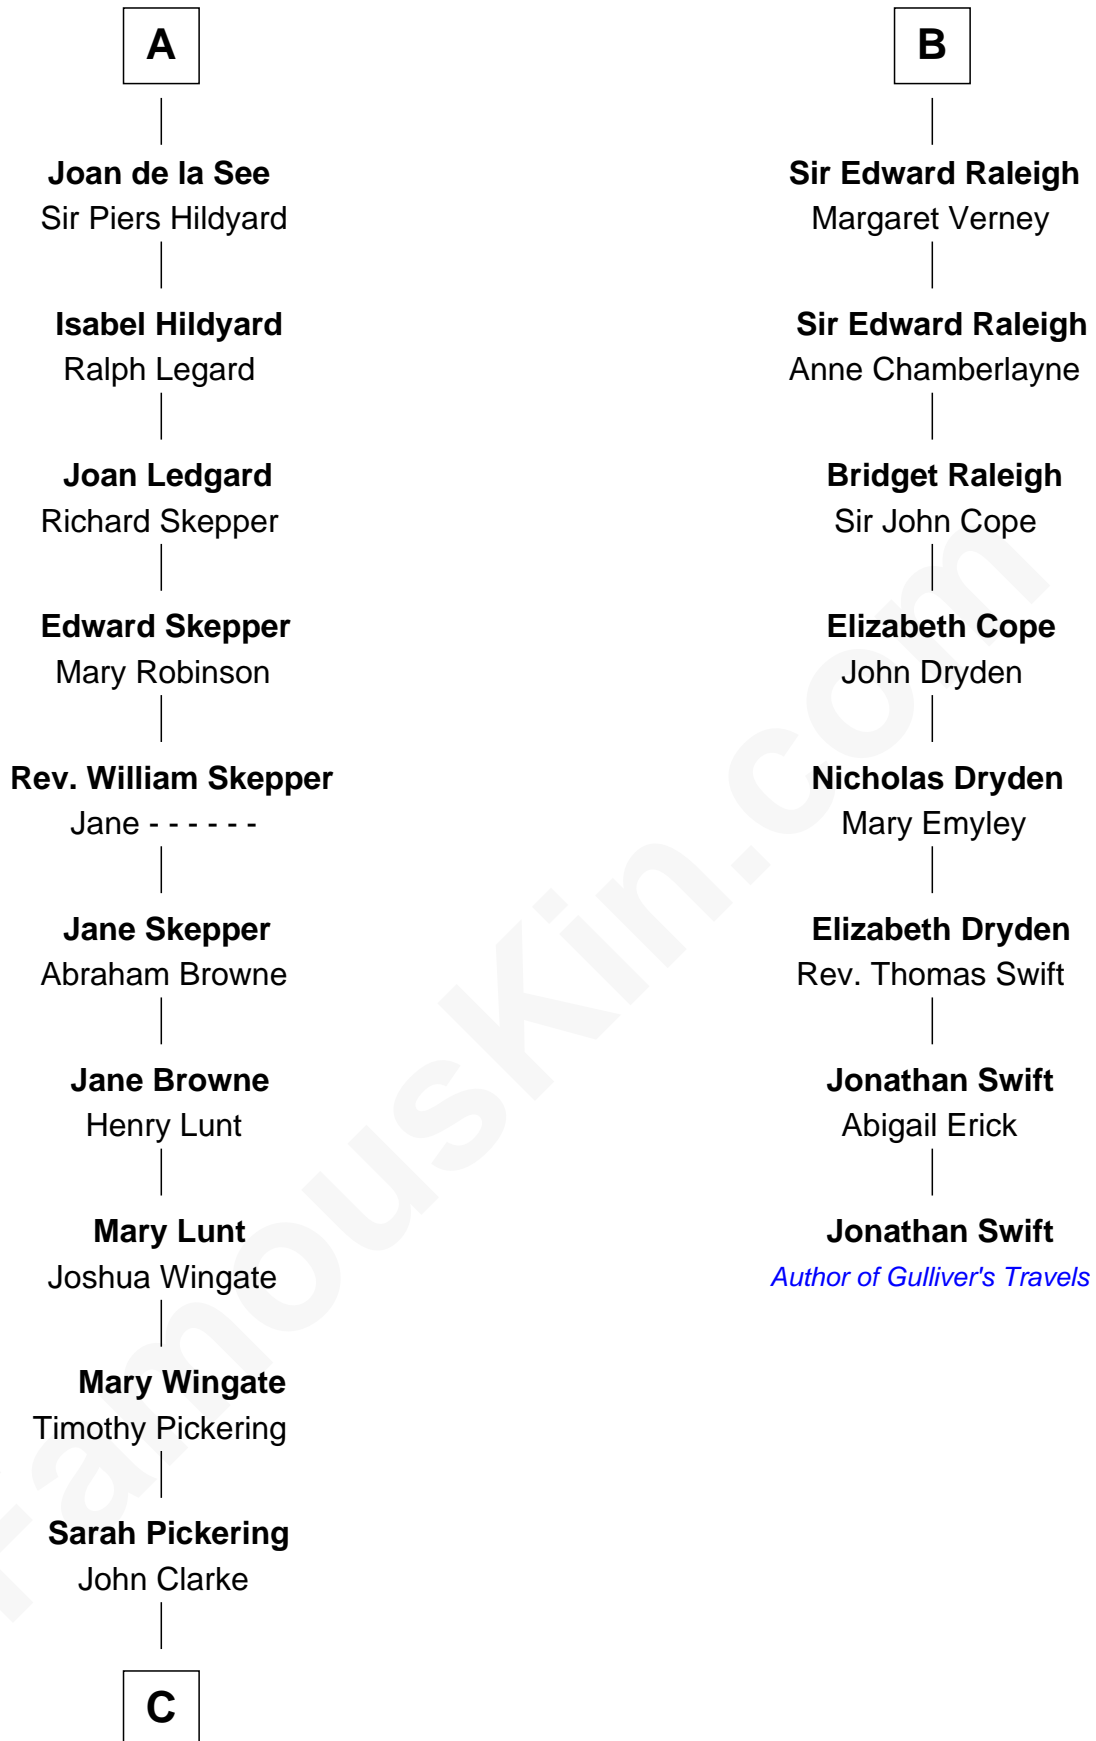

FamousKin.com

Relationship Chart of

Alice (Lee) Roosevelt

First Wife of President Theodore Roosevelt

14th cousin 7 times removed of

Jonathan Swift

Author of Gulliver's Travels

C

—
Nancy Clarke

Francis Cabot

—
Mary Ann Cabot

Nathaniel Cabot Lee

—
John Clarke Lee

Harriet Paine Rose

—
George Cabot Lee

Caroline Watts Haskell

—
Alice (Lee) Roosevelt

Wife of President Theodore Roosevelt

FamousKin.com