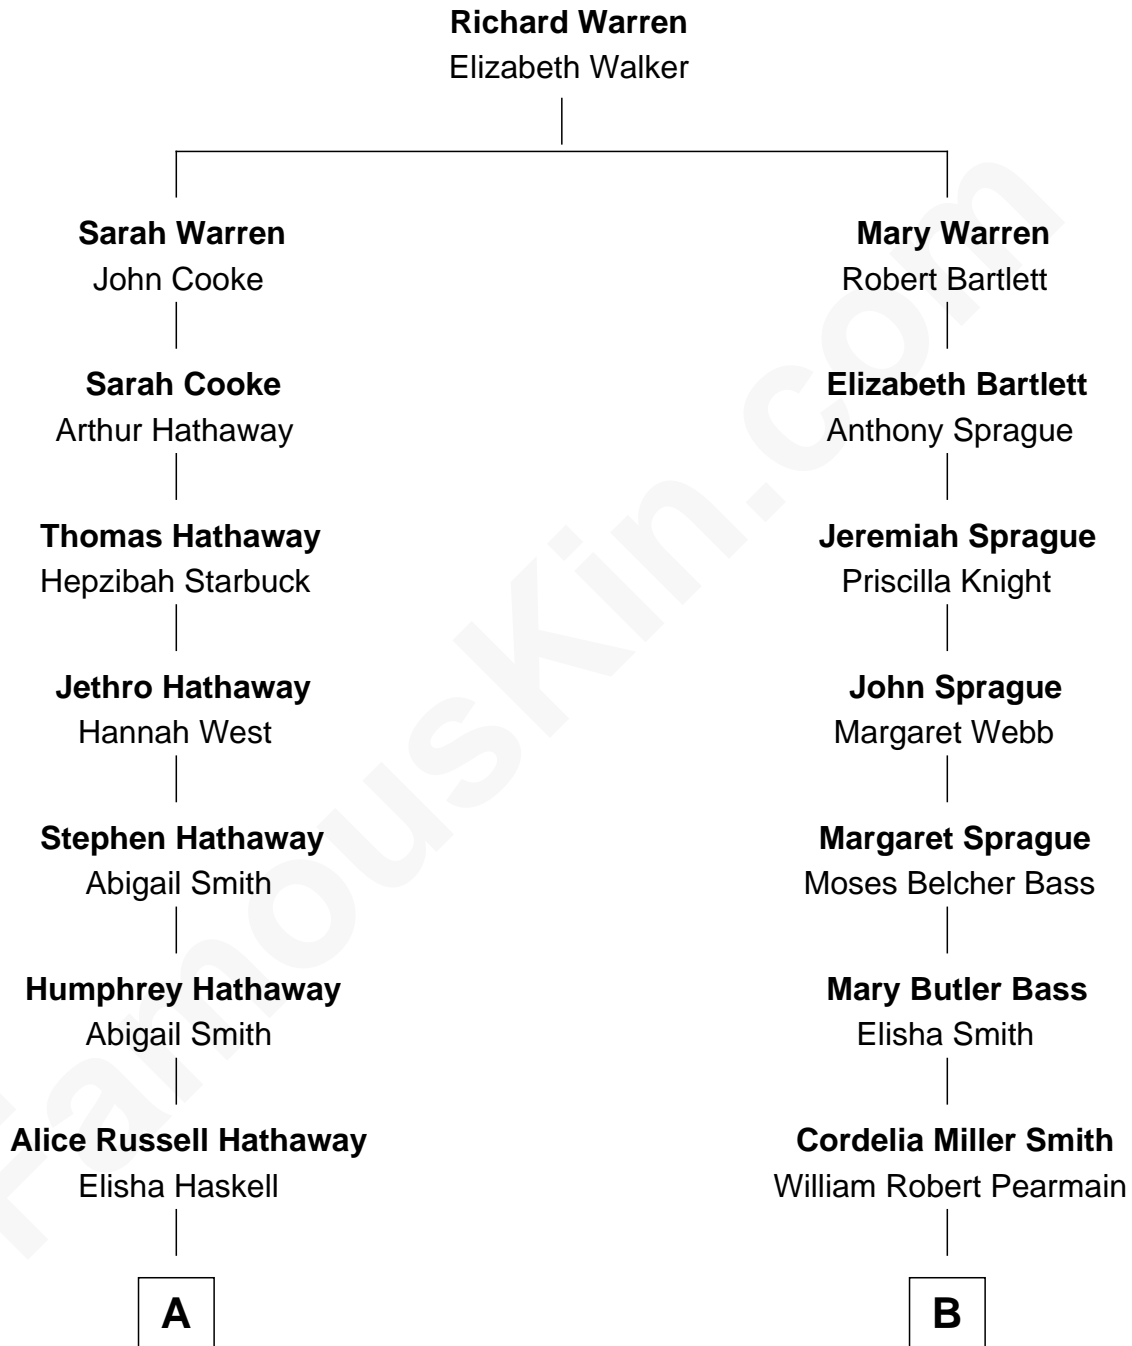

## Relationship Chart of

### Alice (Lee) Roosevelt

*First Wife of President Theodore Roosevelt*

8th cousin 1 time removed of

**Erskine Childers**

*4th President of Ireland*

**A**

**Caroline Watts Haskell**

George Cabot Lee

**Alice (Lee) Roosevelt**

*Wife of President Theodore Roosevelt*

**B**

**Margaret Cushing Pearmain**

Dr. Hamilton Osgood

**Mary Alden Osgood**

Erskine Childers

**Erskine Childers**