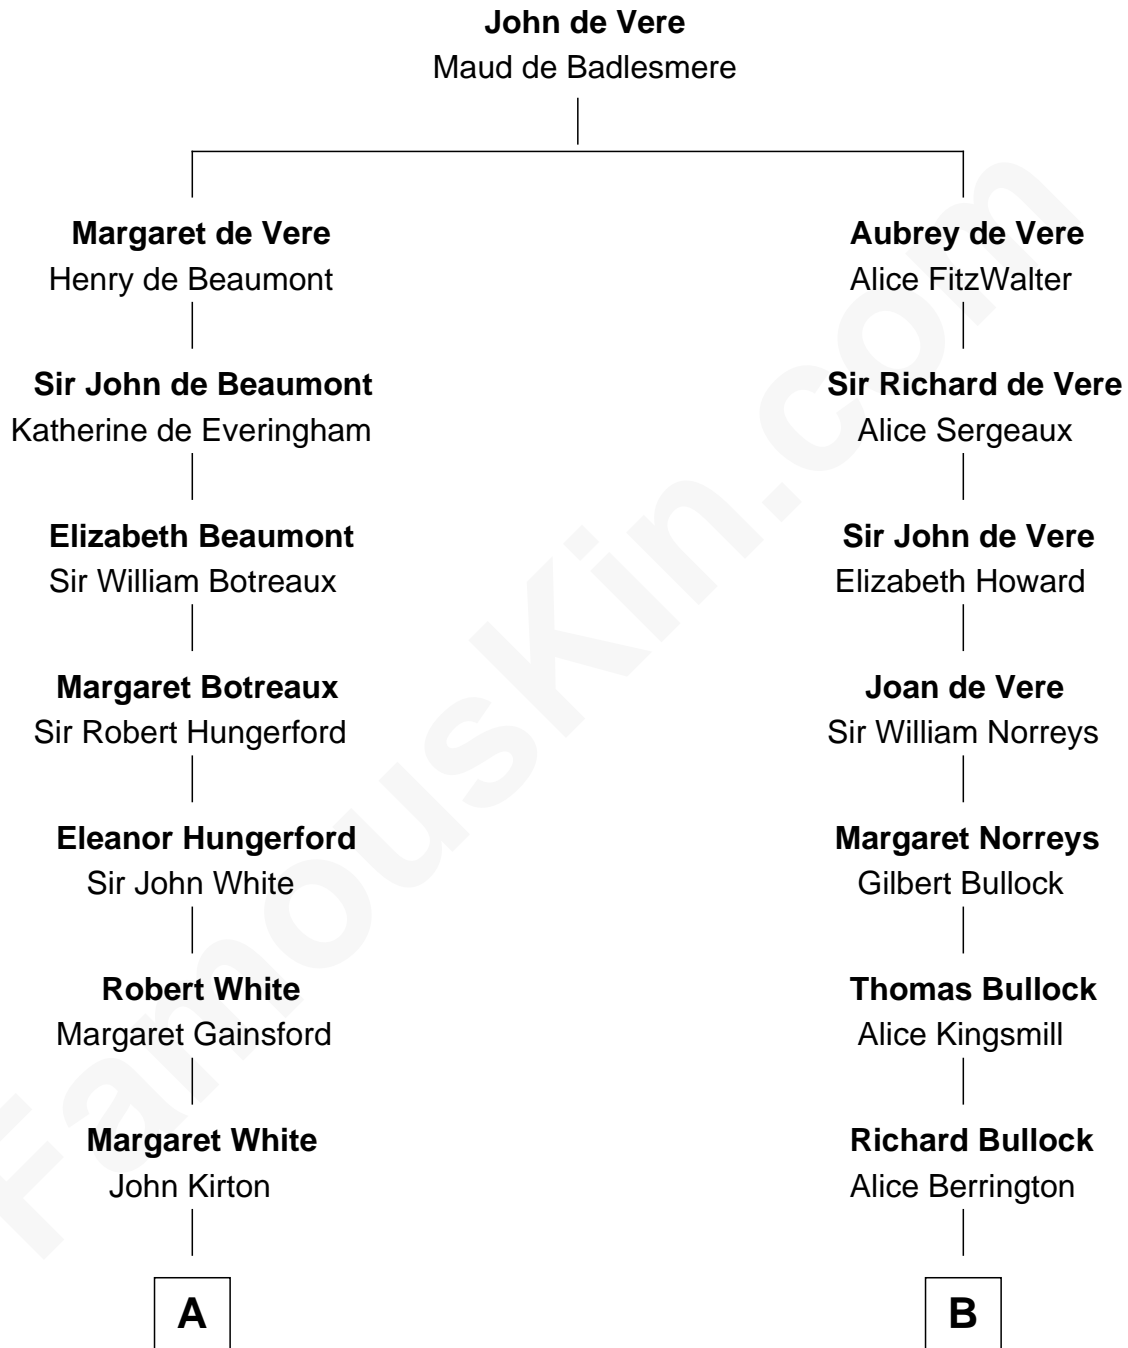

FamousKin.com

Relationship Chart of

Alice (Lee) Roosevelt

First Wife of President Theodore Roosevelt

17th cousin 2 times removed of

Alan Ladd

Movie Actor

C

—
Harriet Paine Rose

John Clarke Lee

—
George Cabot Lee
Caroline Watts Haskell

—
Alice (Lee) Roosevelt
Wife of President Theodore Roosevelt

FamousKin.com