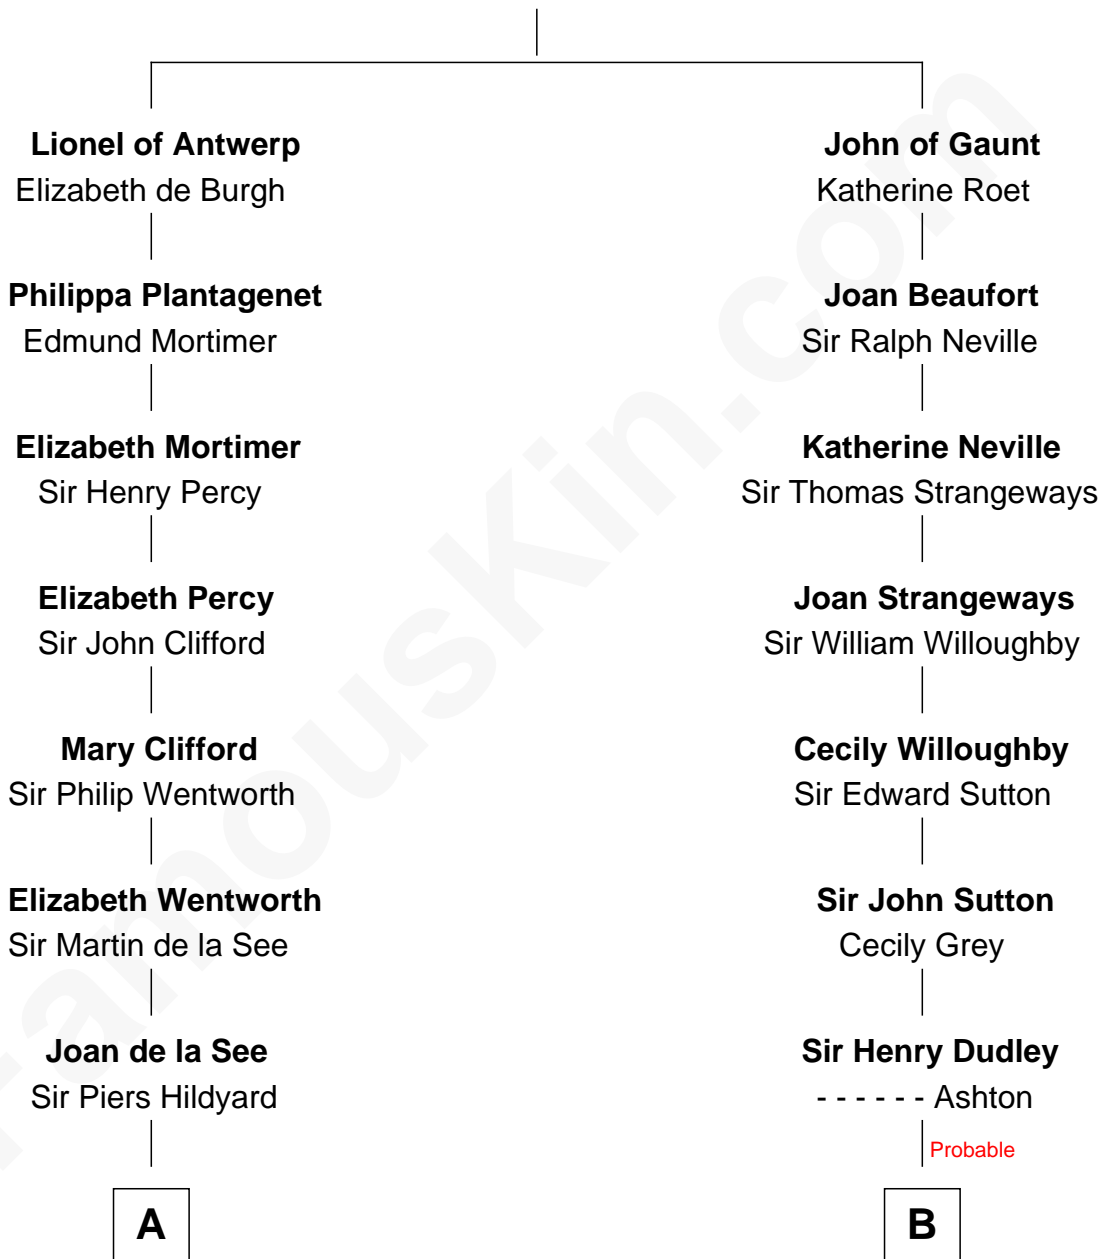

## Relationship Chart of

### Alice (Lee) Roosevelt

*First Wife of President Theodore Roosevelt*

19th cousin 1 time removed of

**Alan Ladd**  
*Movie Actor*

**Edward III, King of England**  
Philippa of Hainault

**C**

**Mary Ann Cabot**  
Nathaniel Cabot Lee

**John Clarke Lee**  
Harriet Paine Rose

**George Cabot Lee**  
Caroline Watts Haskell

**Alice (Lee) Roosevelt**  
*Wife of President Theodore Roosevelt*

**D**

**Oscar F. Ladd**  
Julia Henrietta Meigs

**Alan Harwood Ladd**  
Selina Raleigh