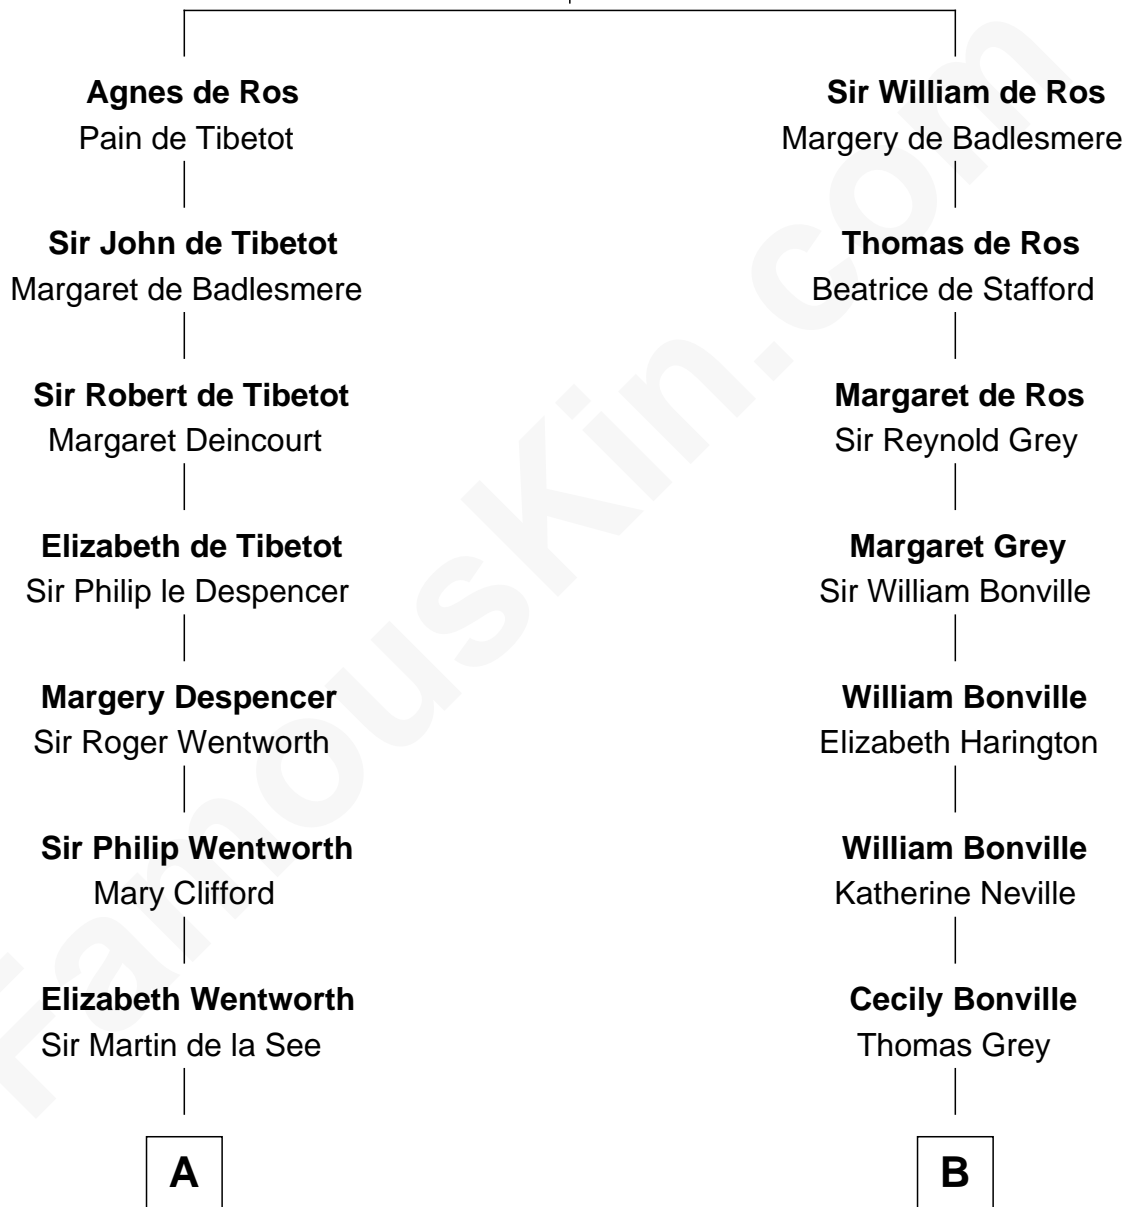

FamousKin.com

Relationship Chart of

Alice (Lee) Roosevelt

First Wife of President Theodore Roosevelt

21st cousin of

Alan Ladd
Movie Actor

William de Ros
Maude de Vaux

C

Nancy Clarke
Francis Cabot

Mary Ann Cabot
Nathaniel Cabot Lee

John Clarke Lee
Harriet Paine Rose

George Cabot Lee
Caroline Watts Haskell

Alice (Lee) Roosevelt
Wife of President Theodore Roosevelt

D

Josiah Ladd
Nancy Ladd