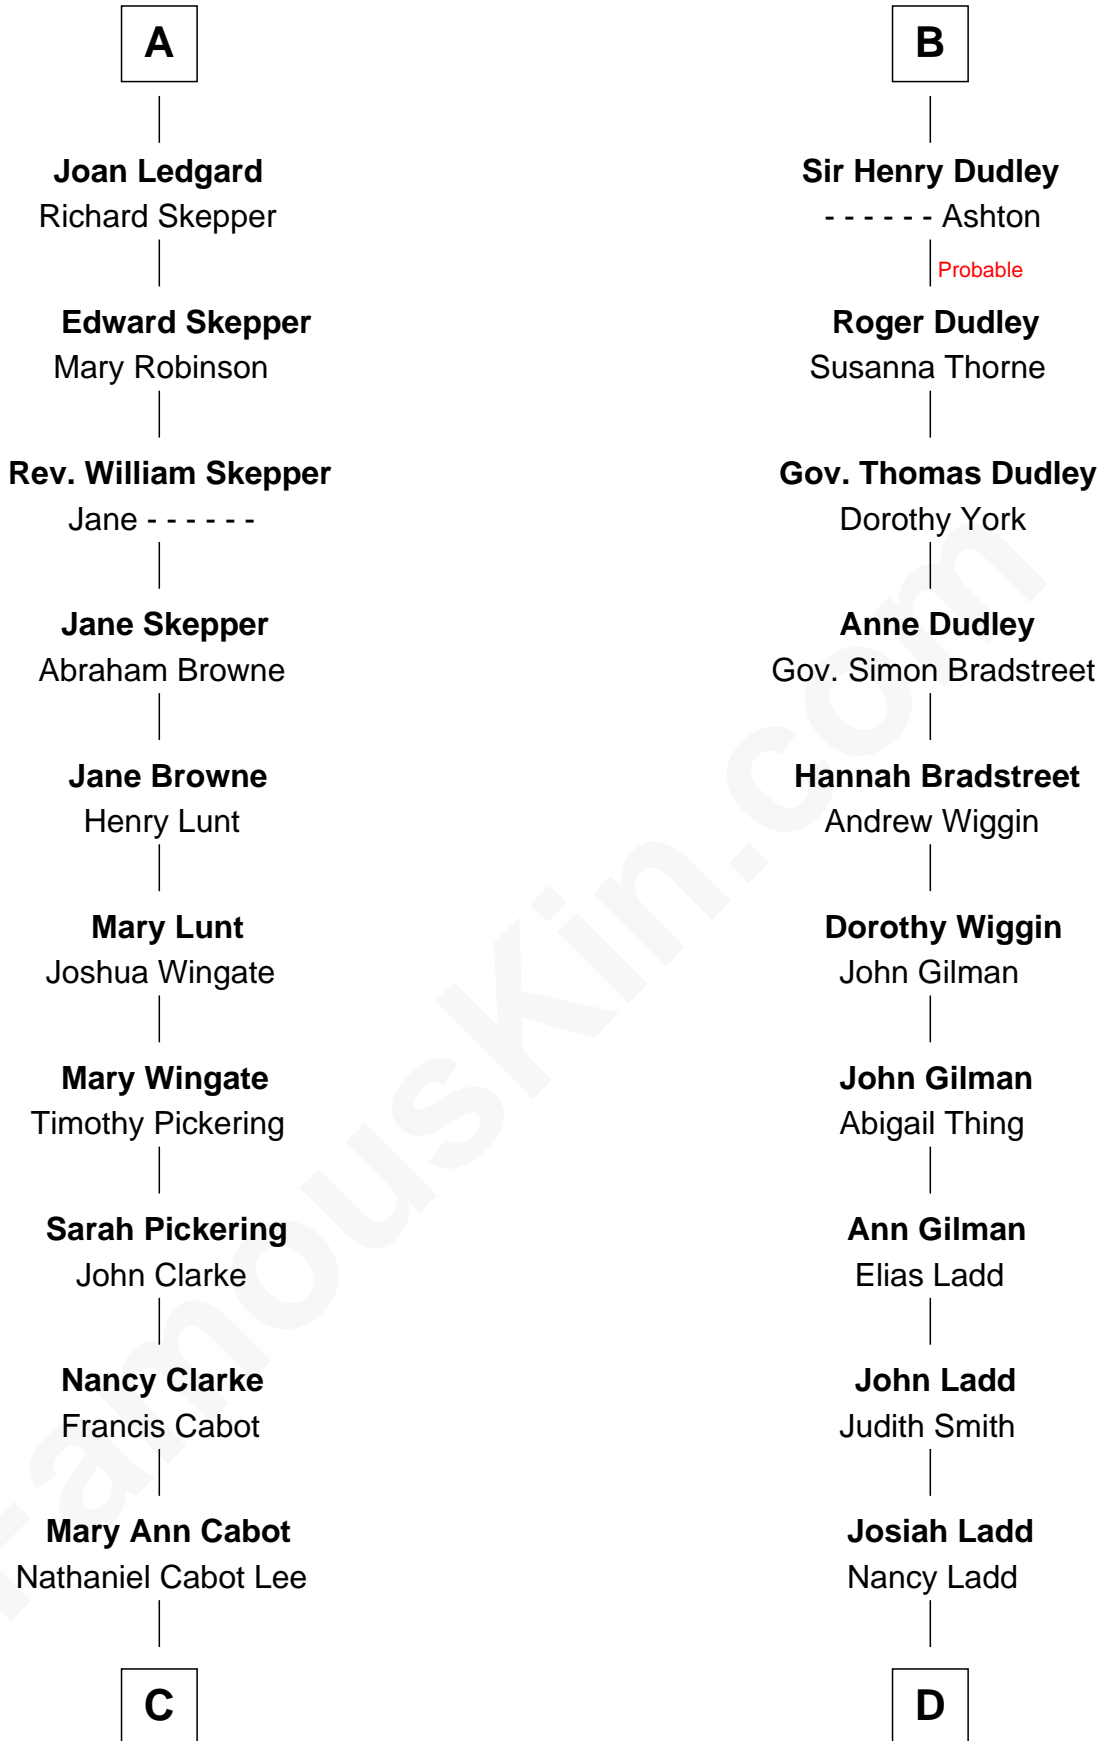

## Relationship Chart of

### Alice (Lee) Roosevelt

First Wife of President Theodore Roosevelt

19th cousin 1 time removed of

**Alan Ladd**

Movie Actor

**Margaret de Audley**

Ralph de Stafford

**C**

**John Clarke Lee**  
Harriet Paine Rose

**George Cabot Lee**  
Caroline Watts Haskell

**Alice (Lee) Roosevelt**  
*Wife of President Theodore Roosevelt*

**D**

**Alvaro Ladd**  
Nancy Shotwell

**Oscar F. Ladd**  
Julia Henrietta Meigs